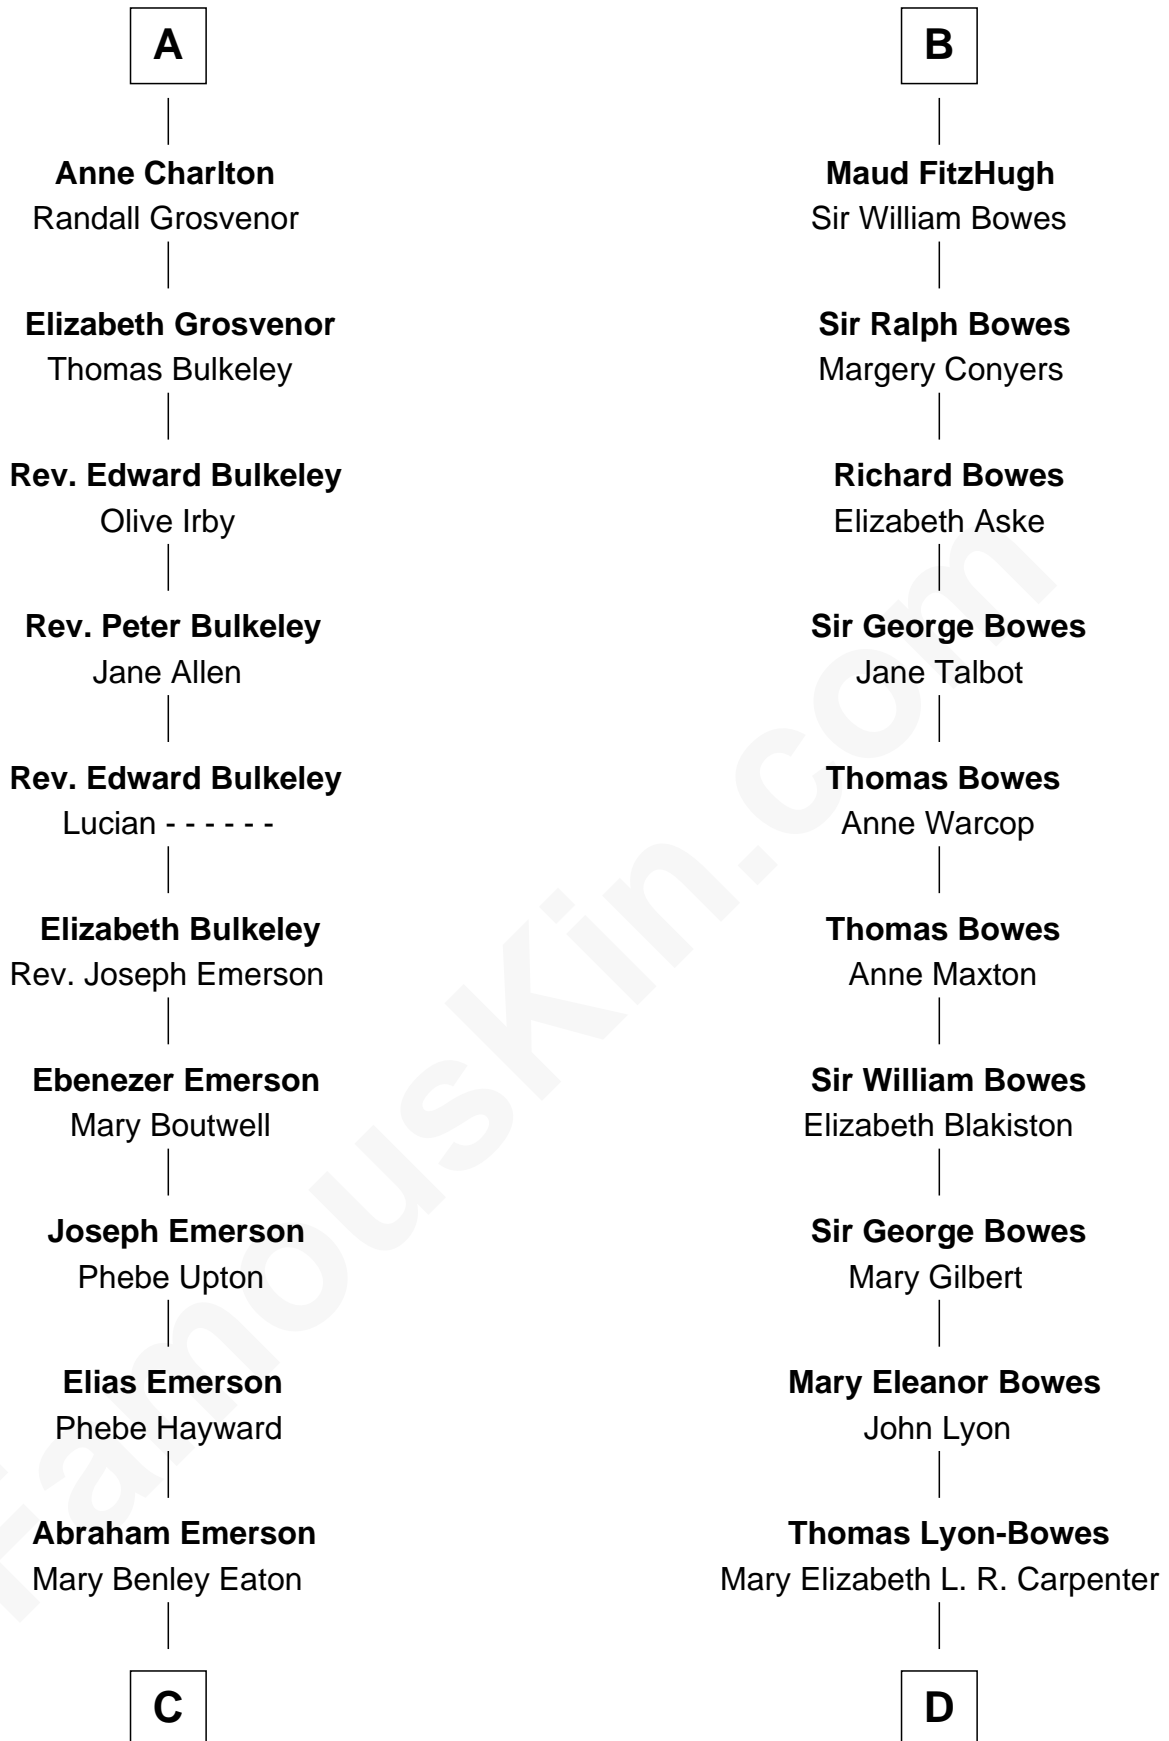

FamousKin.com

Relationship Chart of

Alan Shepard

Mercury and Apollo Astronaut

20th cousin 1 time removed of

Queen Elizabeth II

Queen of the United Kingdom

Sir Roger de Somery

Nichole d'Aubenev

Elizabeth II photo by [Eric Draper](#)