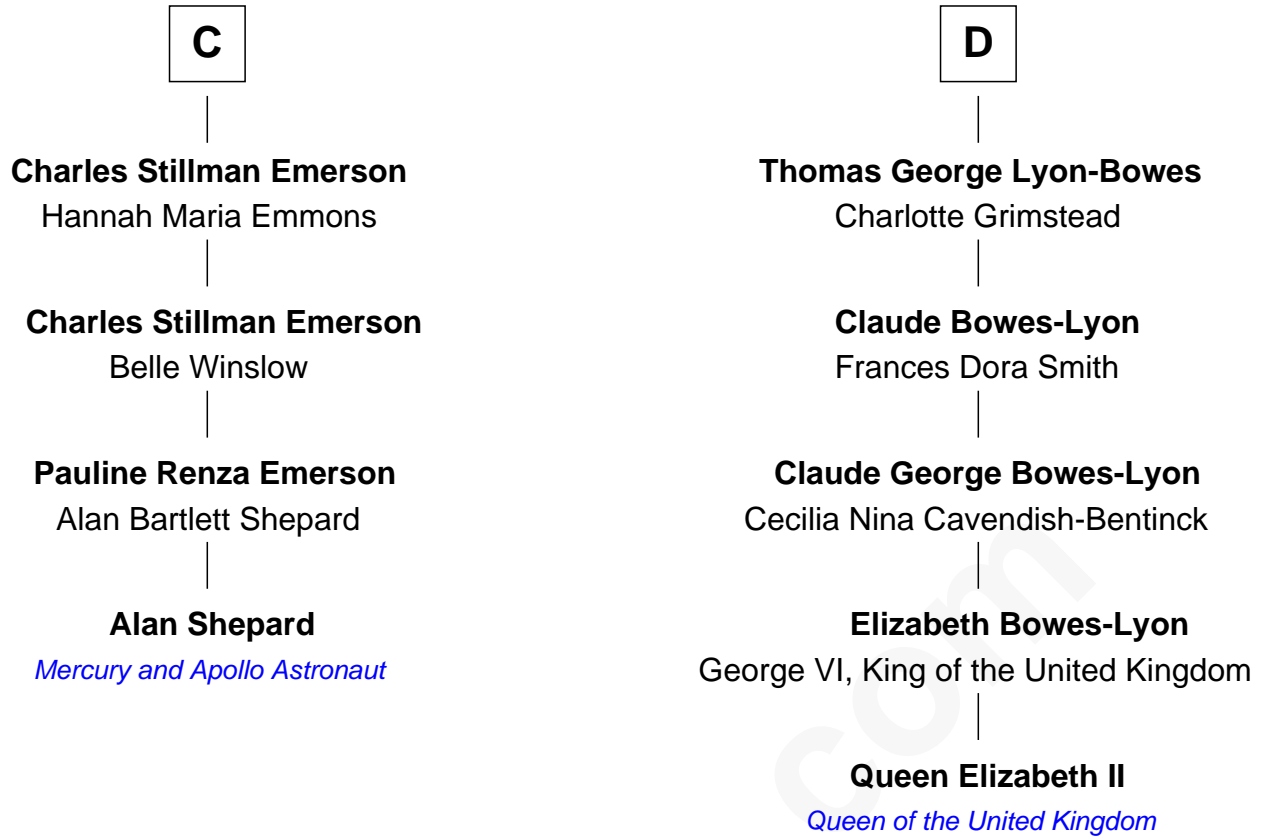

FamousKin.com

Relationship Chart of

Alan Shepard

Mercury and Apollo Astronaut

20th cousin 1 time removed of

Queen Elizabeth II

Queen of the United Kingdom

Sir Roger de Somery

Nichole d'Aubenev

Elizabeth II photo by [Eric Draper](#)