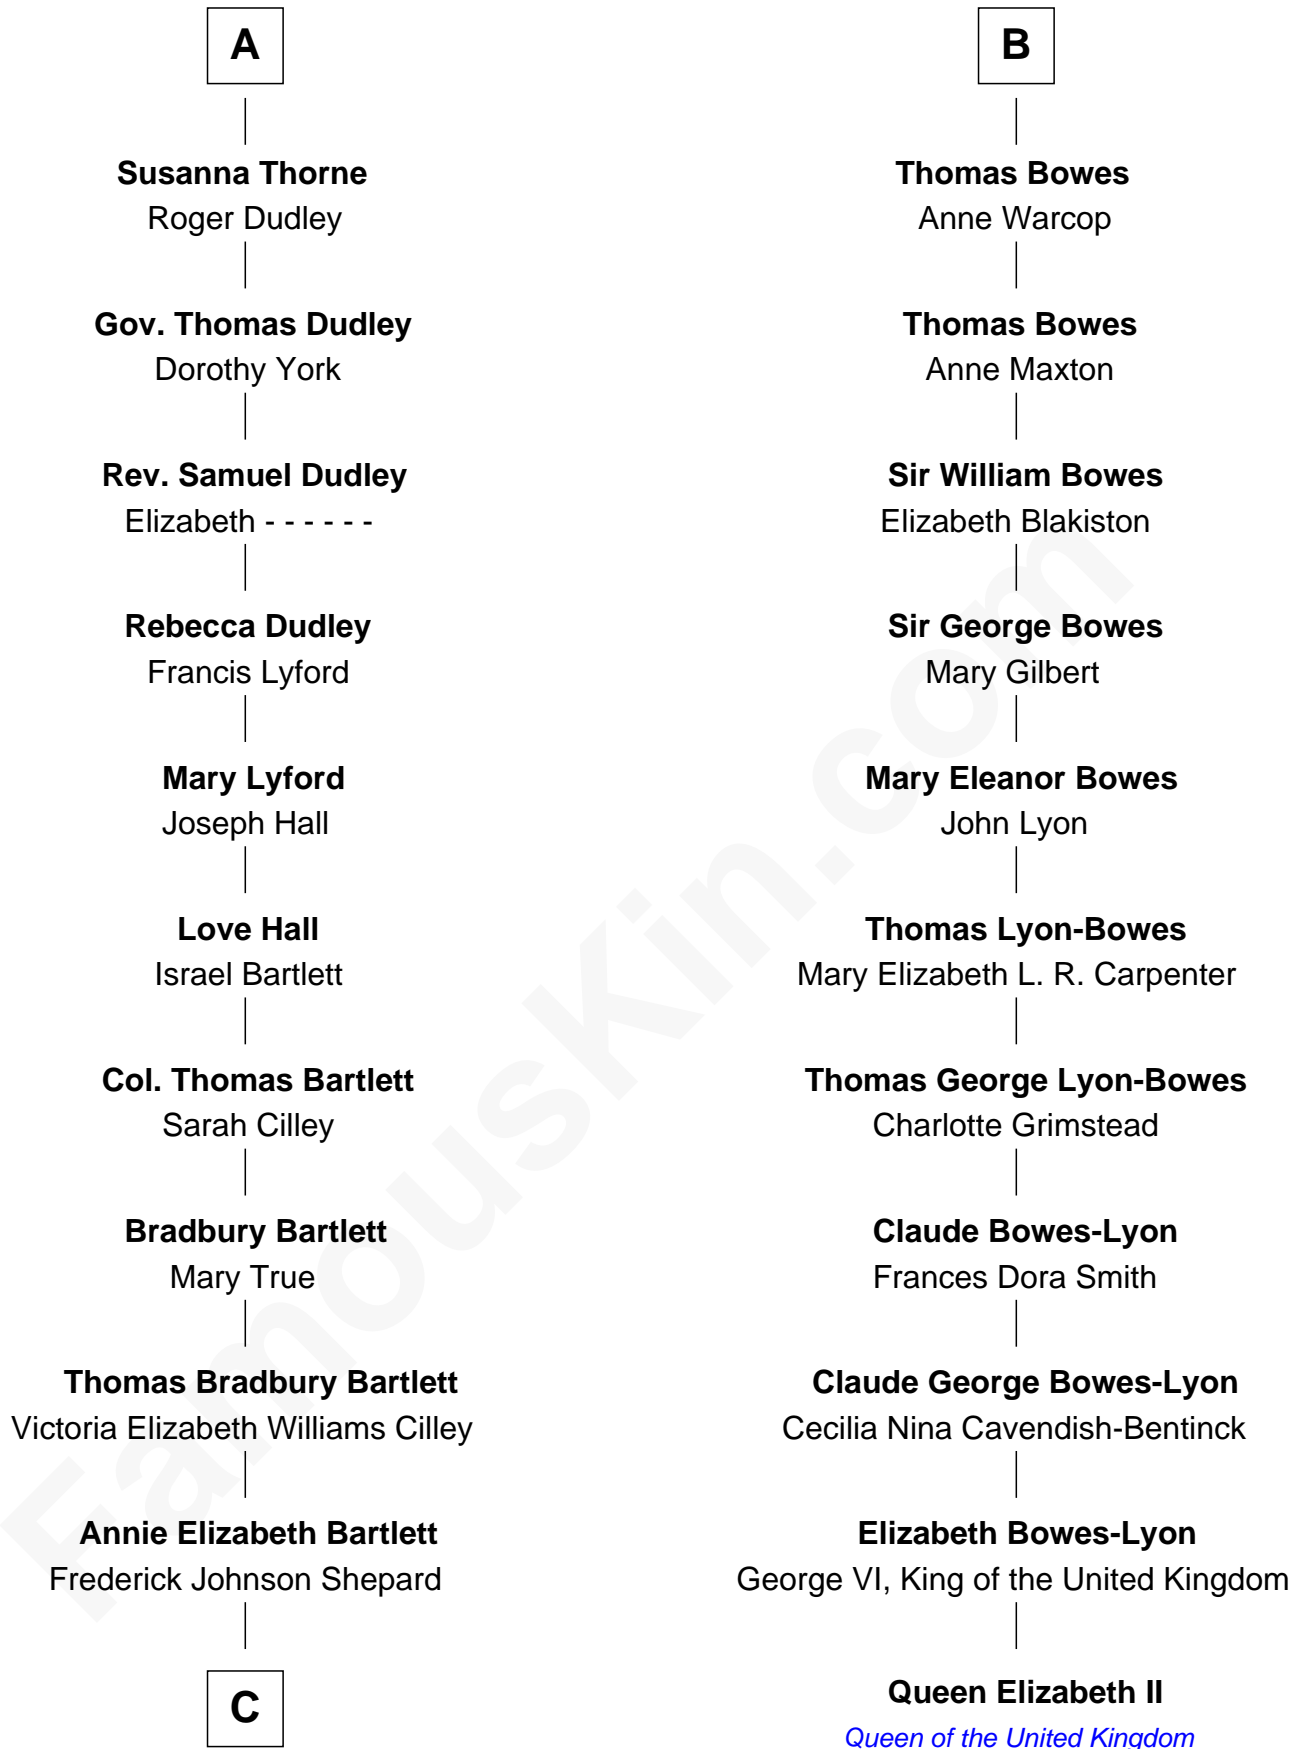

FamousKin.com Relationship Chart of

Alan Shepard

Mercury and Apollo Astronaut

17th cousin 1 time removed of

Queen Elizabeth II

Queen of the United Kingdom

Sir John Grey

Avice Marmion

C

Alan Bartlett Shepard
Pauline Renza Emerson

Alan Shepard
Mercury and Apollo Astronaut

FamousKin.com