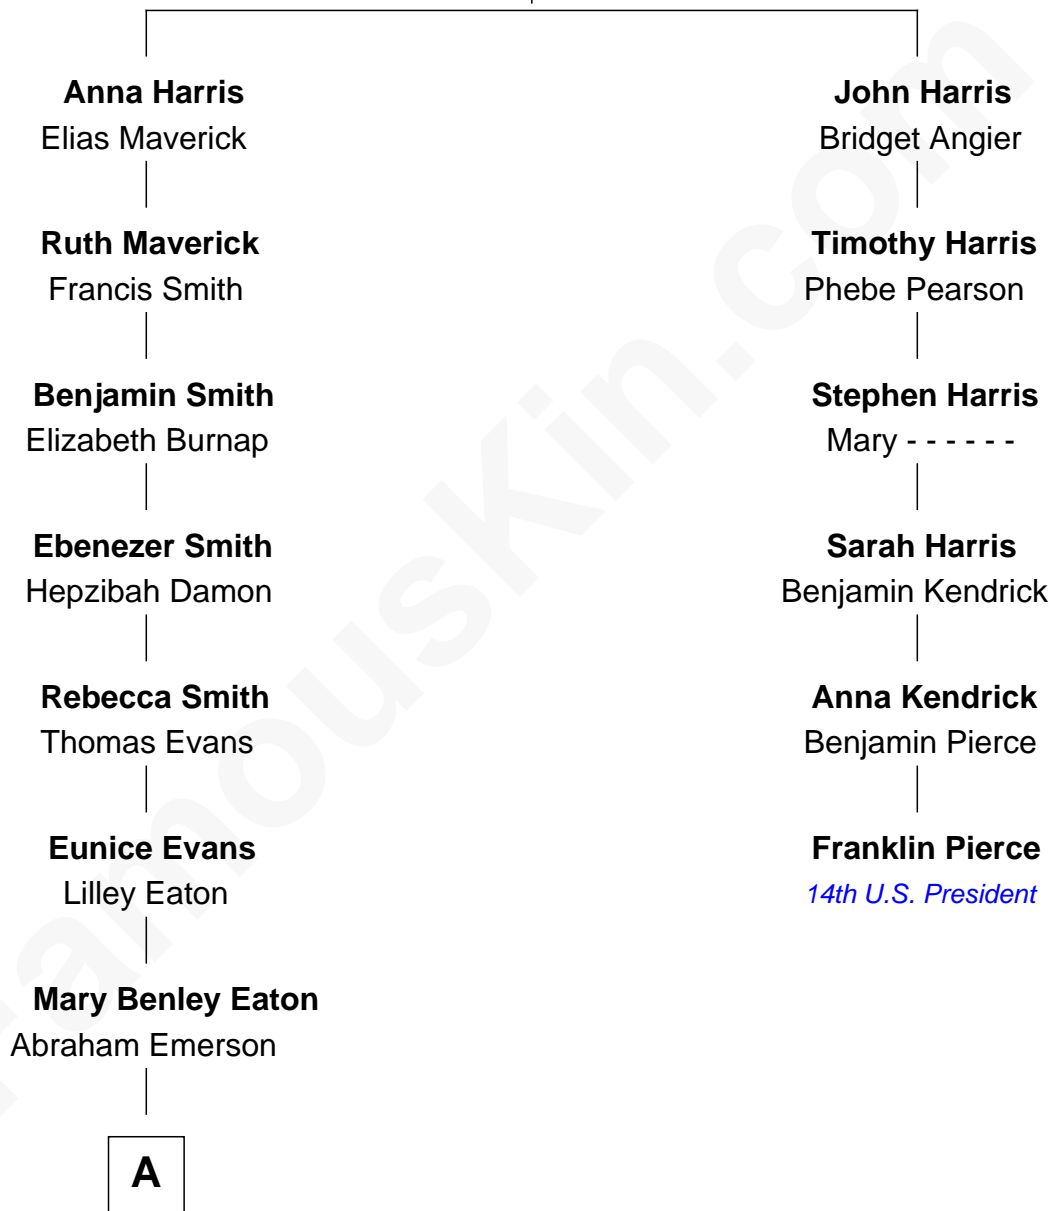

FamousKin.com Relationship Chart of

Alan Shepard

Mercury and Apollo Astronaut

5th cousin 5 times removed of

Franklin Pierce

14th U.S. President

Thomas Harris

Elizabeth - - - - -

A

Charles Stillman Emerson

Hannah Maria Emmons

Charles Stillman Emerson

Belle Winslow

Pauline Renza Emerson

Alan Bartlett Shepard

Alan Shepard

Mercury and Apollo Astronaut

FamousKin.com