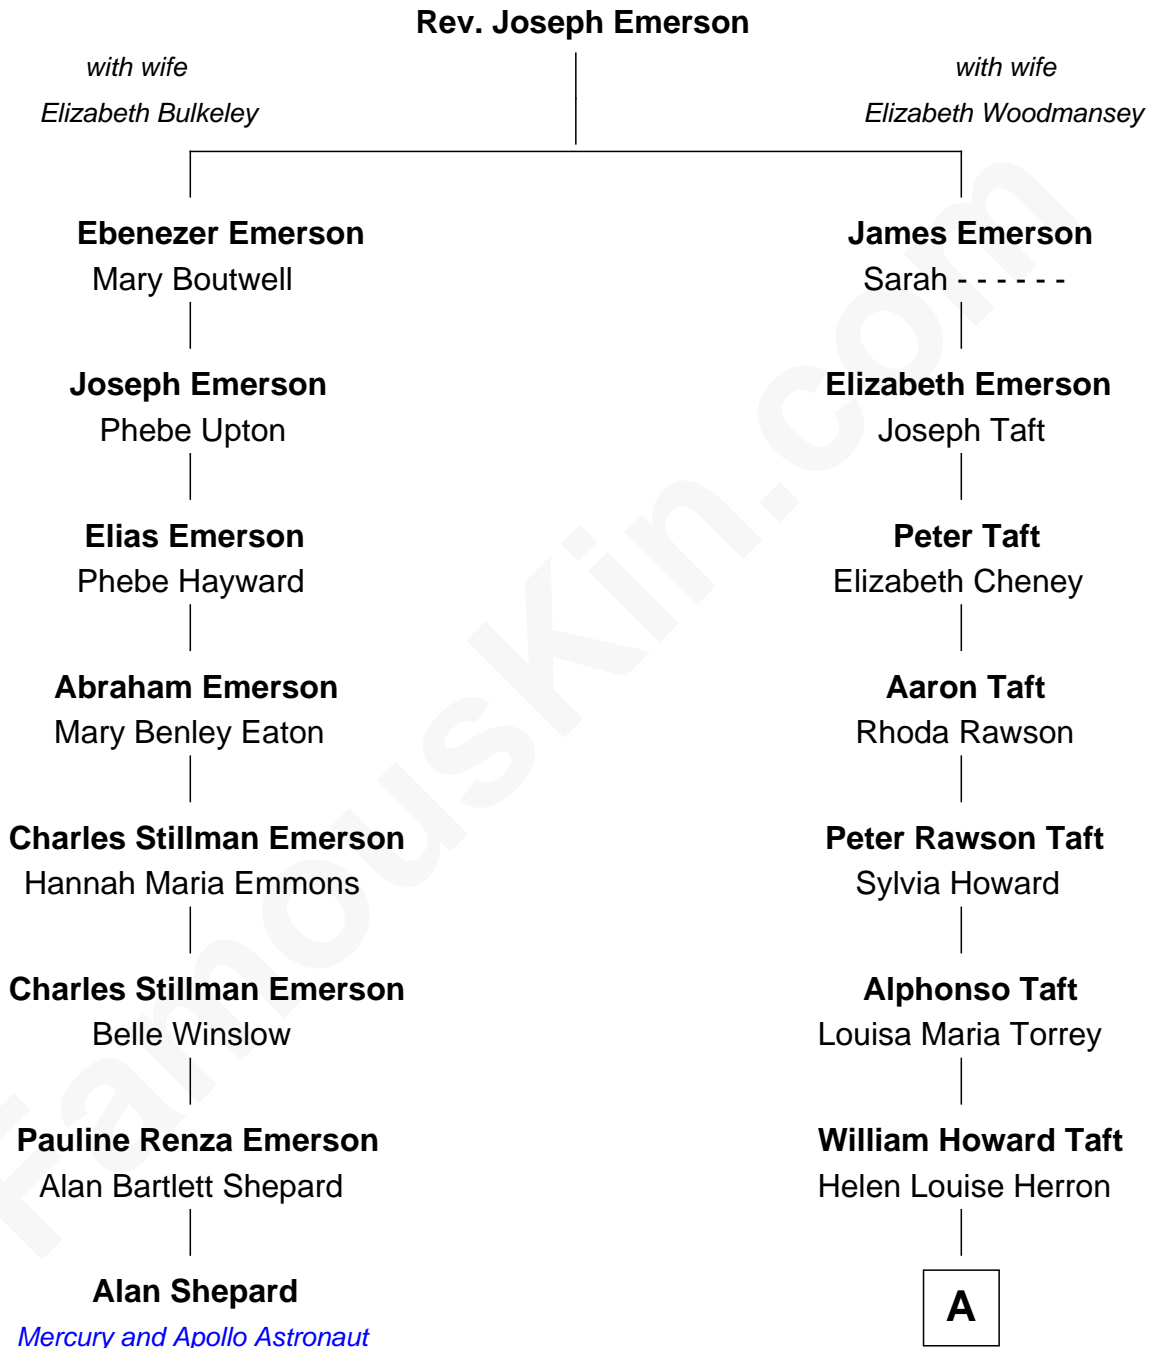

## Relationship Chart of

### Alan Shepard

*Mercury and Apollo Astronaut*

7th cousin 2 times removed of

### Bob Taft

*67th Governor of Ohio*

**A**

Robert Alphonso Taft  
Martha Wheaton Bowers

Robert Alphonso Taft  
Blanca Duncan Noël

**Bob Taft**  
*67th Governor of Ohio*

FamousKin.com