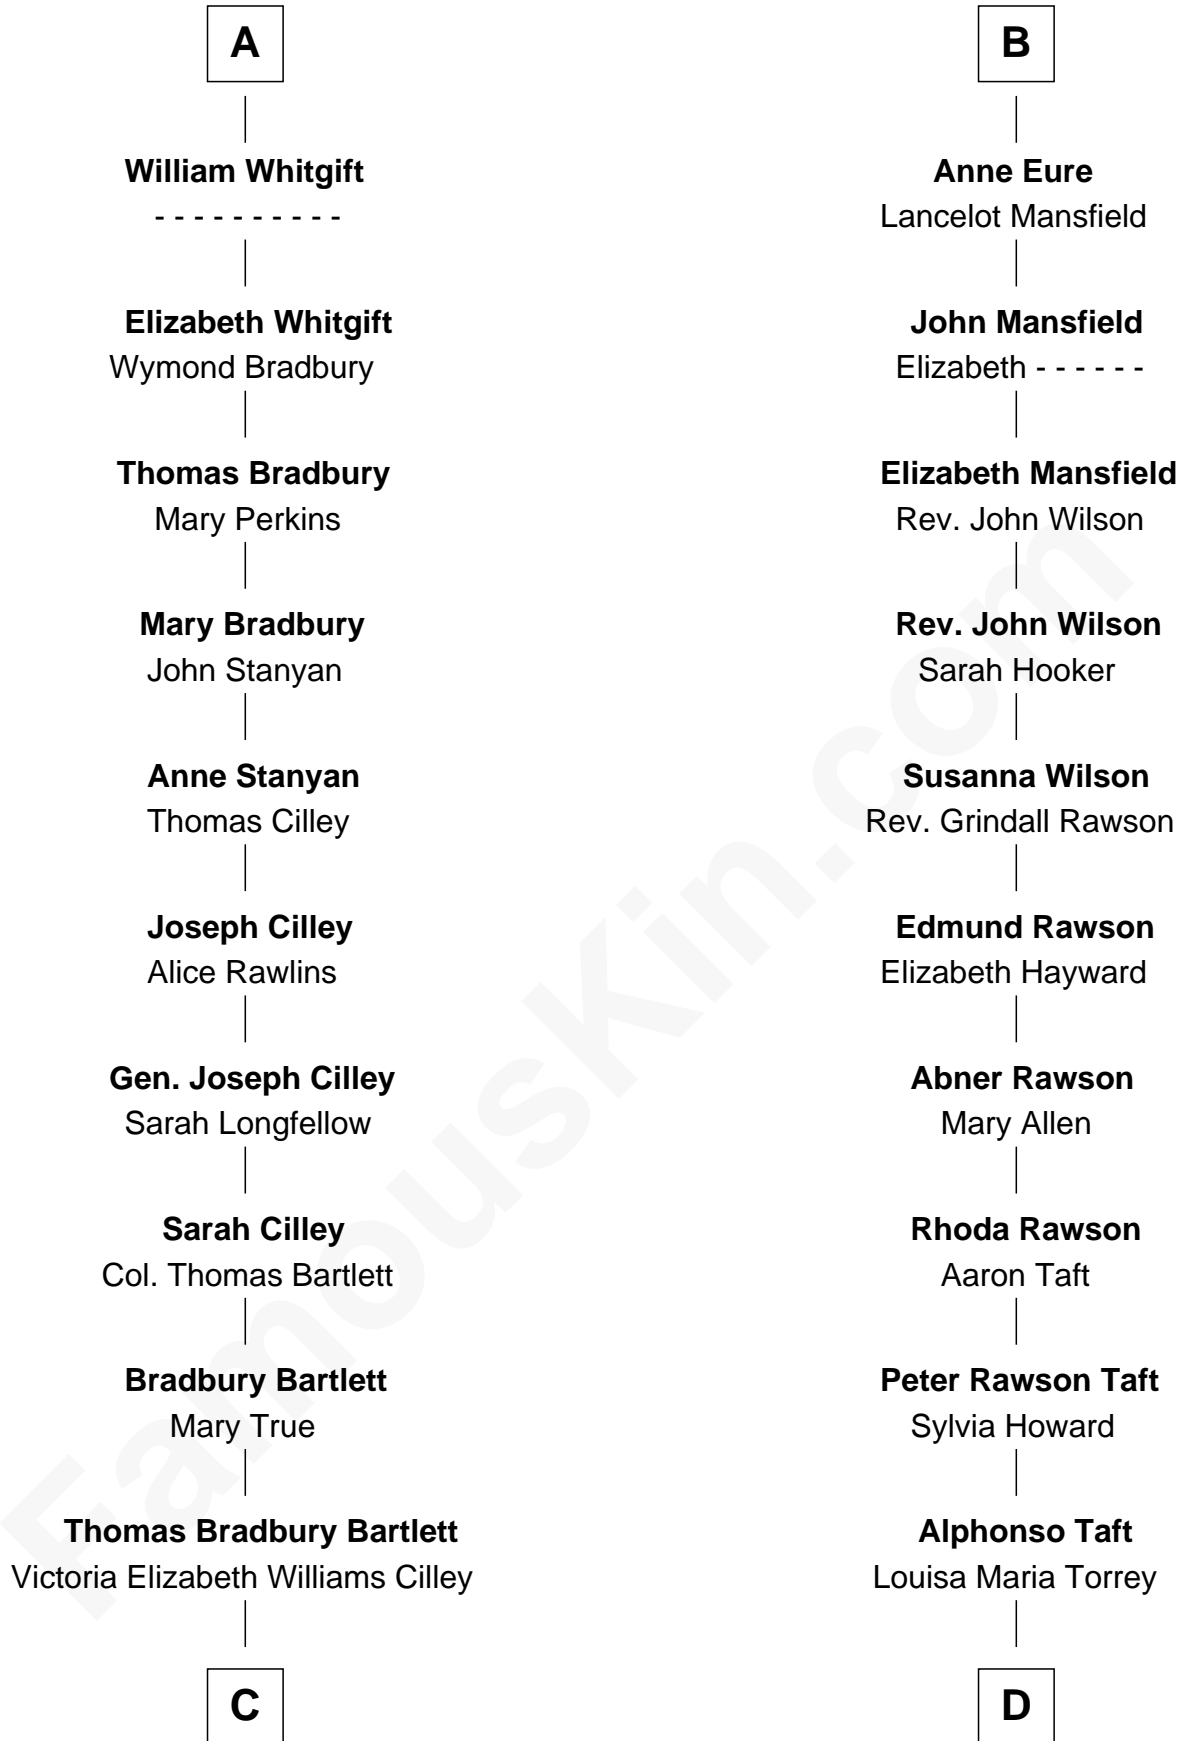

FamousKin.com
Relationship Chart of
Alan Shepard

Mercury and Apollo Astronaut

19th cousin 1 time removed of

Bob Taft

67th Governor of Ohio

Sir William de Aton

Isabel de Percy

Elizabeth de Aton

Sir William Eure

Maud Fitzhugh

Sir Ralph Eure

Eleanor Greystoke

Sir William Eure

Margaret Constable

Sir Ralph Eure

Muriel Hastings

Sir William Eure

Elizabeth Willoughby

Sir Ralph Eure

Margery Bowes

B

C

Annie Elizabeth Bartlett
Frederick Johnson Shepard

Alan Bartlett Shepard
Pauline Renza Emerson

Alan Shepard
Mercury and Apollo Astronaut

D

William Howard Taft
Helen Louise Herron

Robert Alphonso Taft
Martha Wheaton Bowers

Robert Alphonso Taft
Blanca Duncan Noël

Bob Taft
67th Governor of Ohio

FamousKin.com