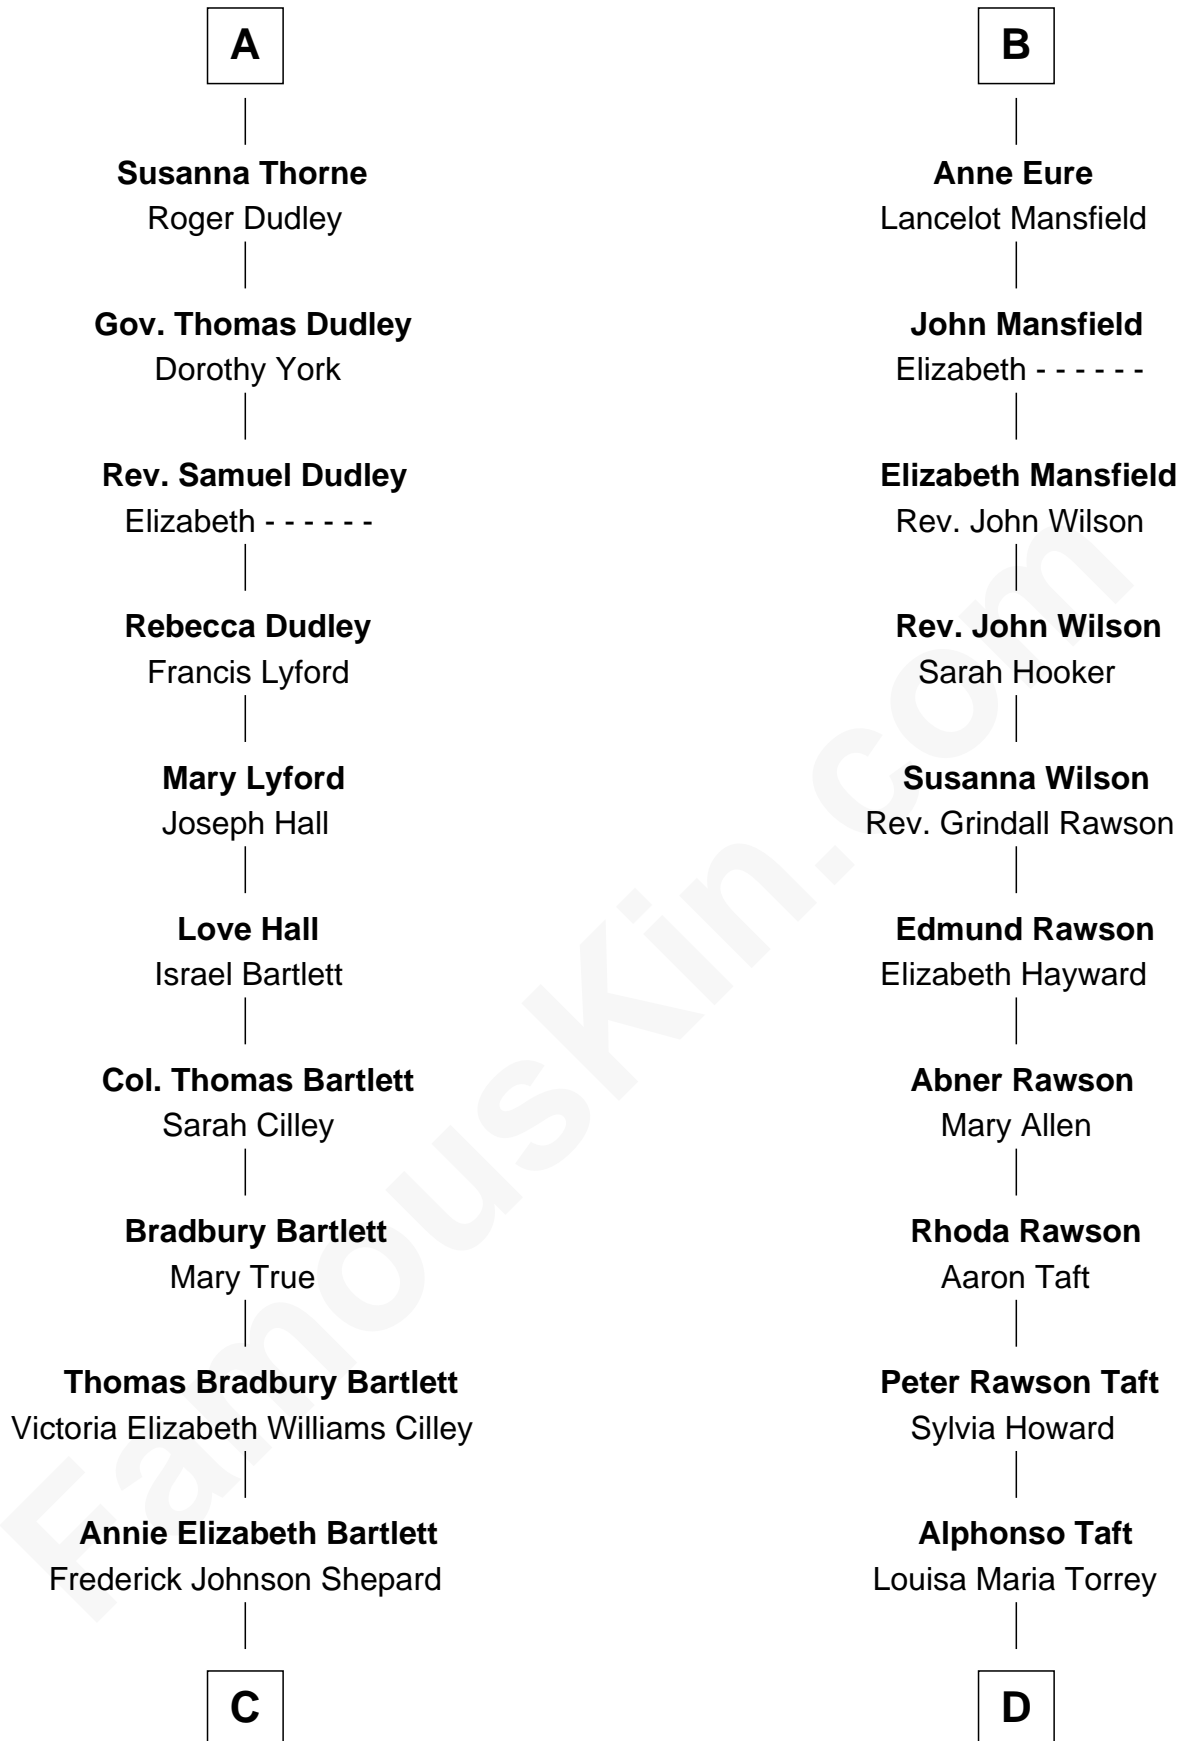

FamousKin.com

Relationship Chart of

Alan Shepard

Mercury and Apollo Astronaut

18th cousin 2 times removed of

Bob Taft

67th Governor of Ohio

Sir John Grey

Avice Marmion

C

Alan Bartlett Shepard
Pauline Renza Emerson

Alan Shepard
Mercury and Apollo Astronaut

D

William Howard Taft
Helen Louise Herron

Robert Alphonso Taft
Martha Wheaton Bowers

Robert Alphonso Taft
Blanca Duncan Noël