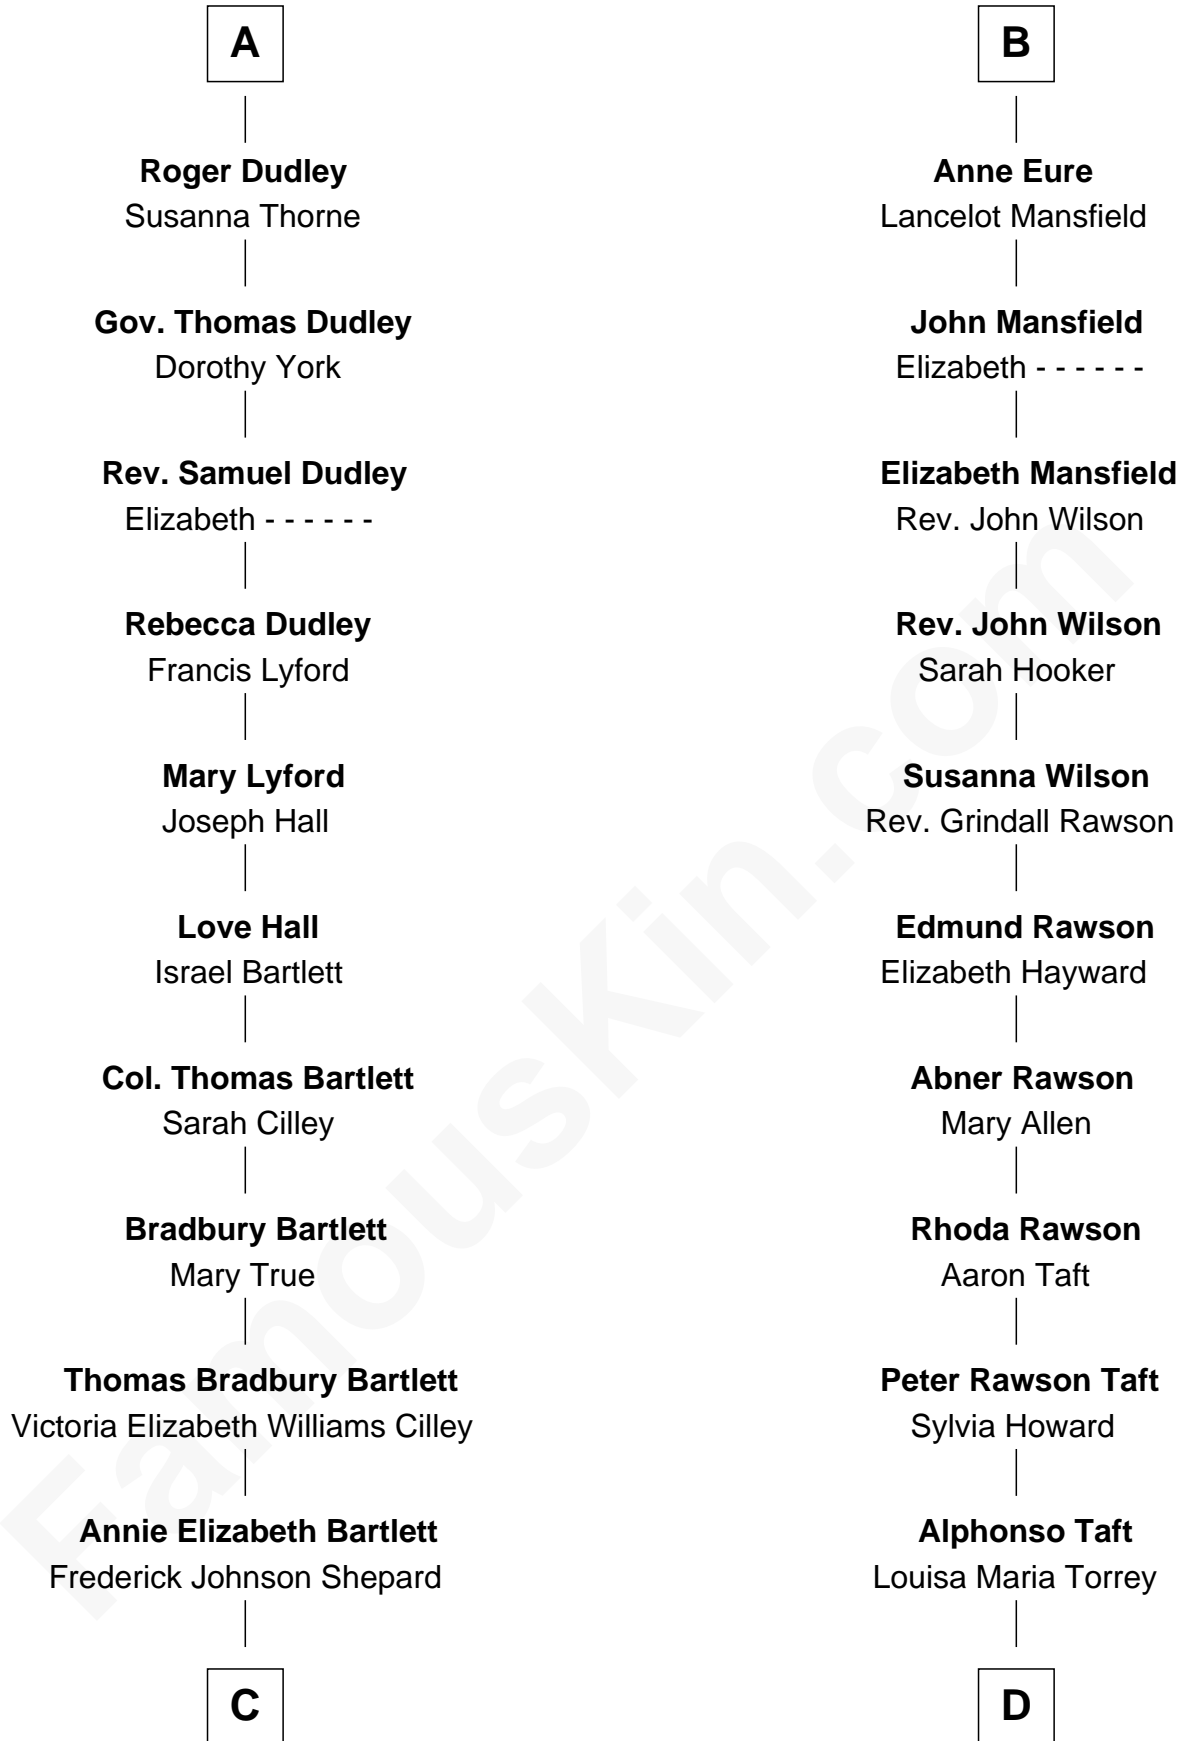

FamousKin.com

Relationship Chart of

Alan Shepard

Mercury and Apollo Astronaut

18th cousin 2 times removed of

Bob Taft

67th Governor of Ohio

Sir Philip le Despencer

Sir William Eure

Sir Ralph Eure

Muriel Hastings

Sir William Eure

Elizabeth Willoughby

Sir Ralph Eure

Margery Bowes

B

C

Alan Bartlett Shepard
Pauline Renza Emerson

Alan Shepard
Mercury and Apollo Astronaut

D

William Howard Taft
Helen Louise Herron

Robert Alphonso Taft
Martha Wheaton Bowers

Robert Alphonso Taft
Blanca Duncan Noël