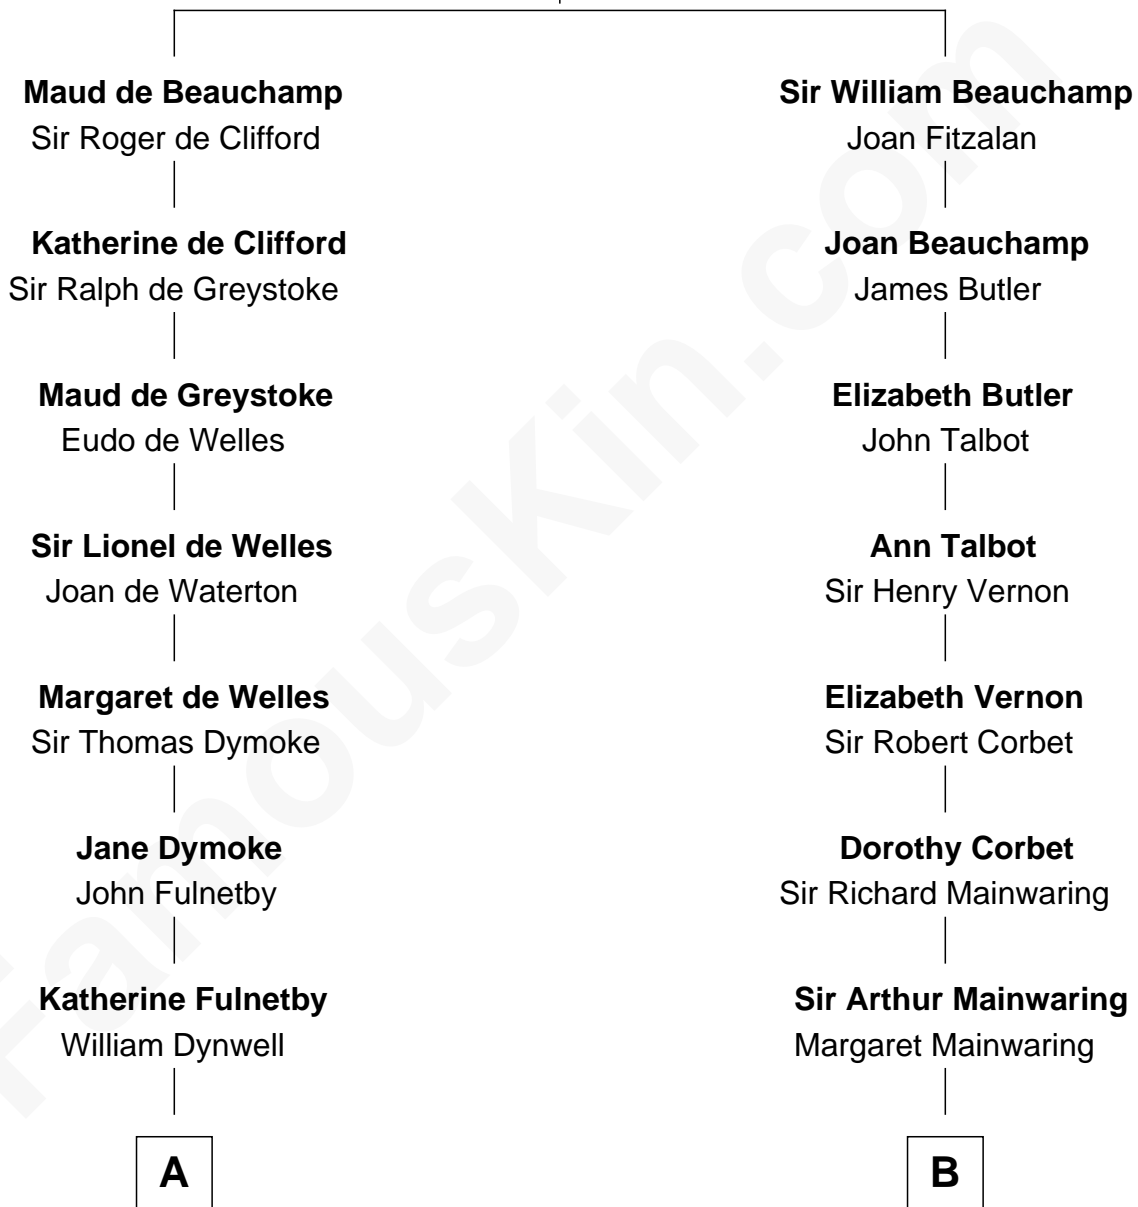

FamousKin.com

Relationship Chart of

Alan Shepard

Mercury and Apollo Astronaut

18th cousin 2 times removed of

Henry Sturgis Morgan

Co-Founder of Morgan Stanley

Sir Thomas de Beauchamp

Katherine de Mortimer

C

Thomas Bradbury Bartlett
Victoria Elizabeth Williams Cilley

Annie Elizabeth Bartlett
Frederick Johnson Shepard

Alan Bartlett Shepard
Pauline Renza Emerson

Alan Shepard
Mercury and Apollo Astronaut