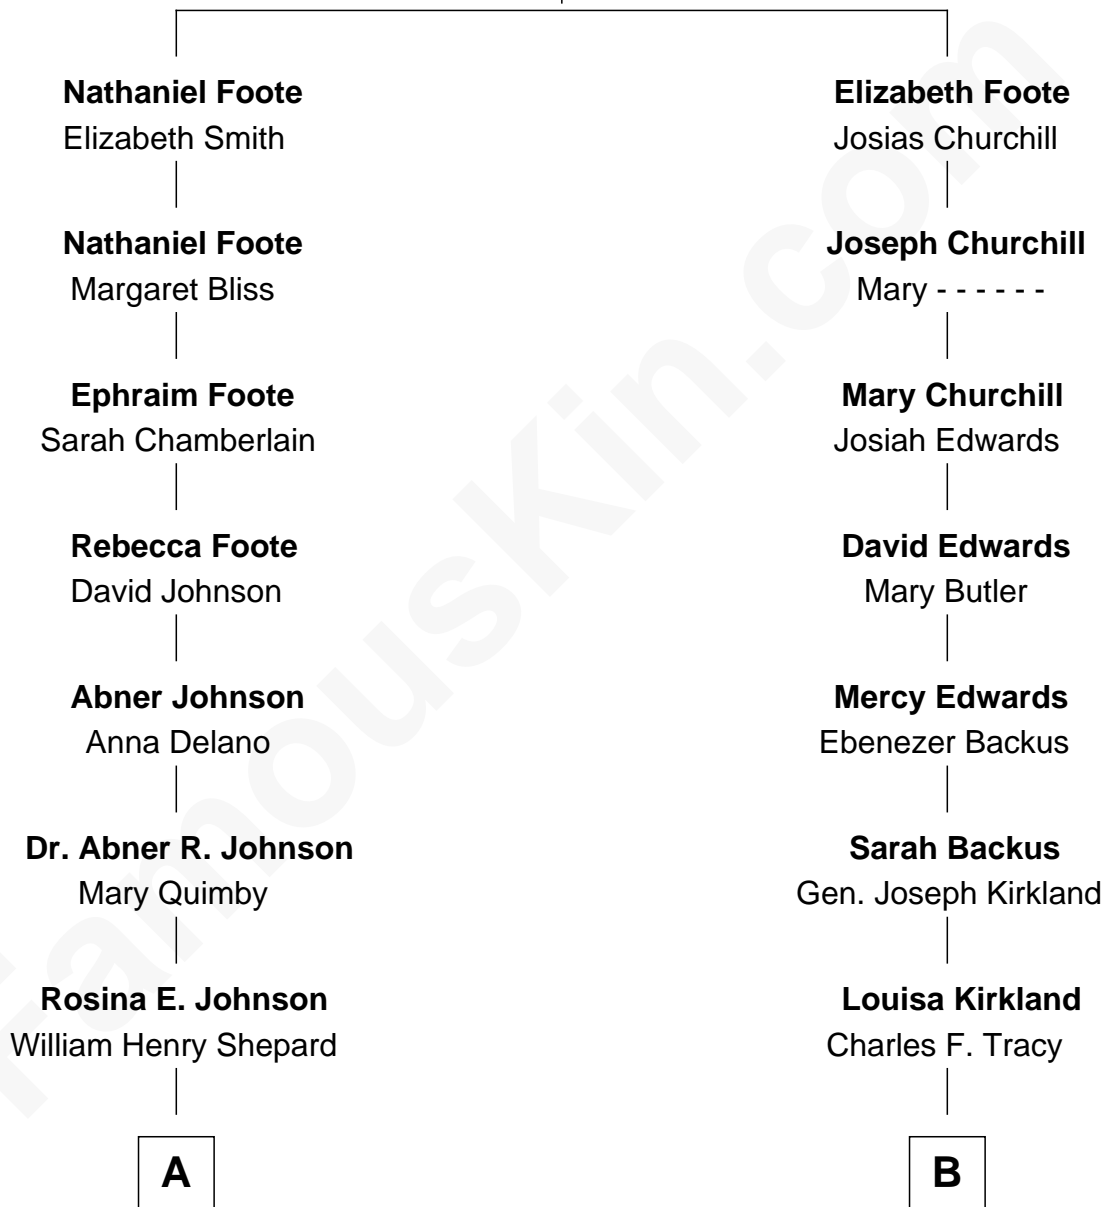

FamousKin.com Relationship Chart of

Alan Shepard

Mercury and Apollo Astronaut

9th cousin of

Henry Sturgis Morgan

Co-Founder of Morgan Stanley

Nathaniel Foote
Elizabeth Deming

A

Frederick Johnson Shepard

Annie Elizabeth Bartlett

Alan Bartlett Shepard

Pauline Renza Emerson

Alan Shepard

Mercury and Apollo Astronaut

B

Frances Louisa Tracy