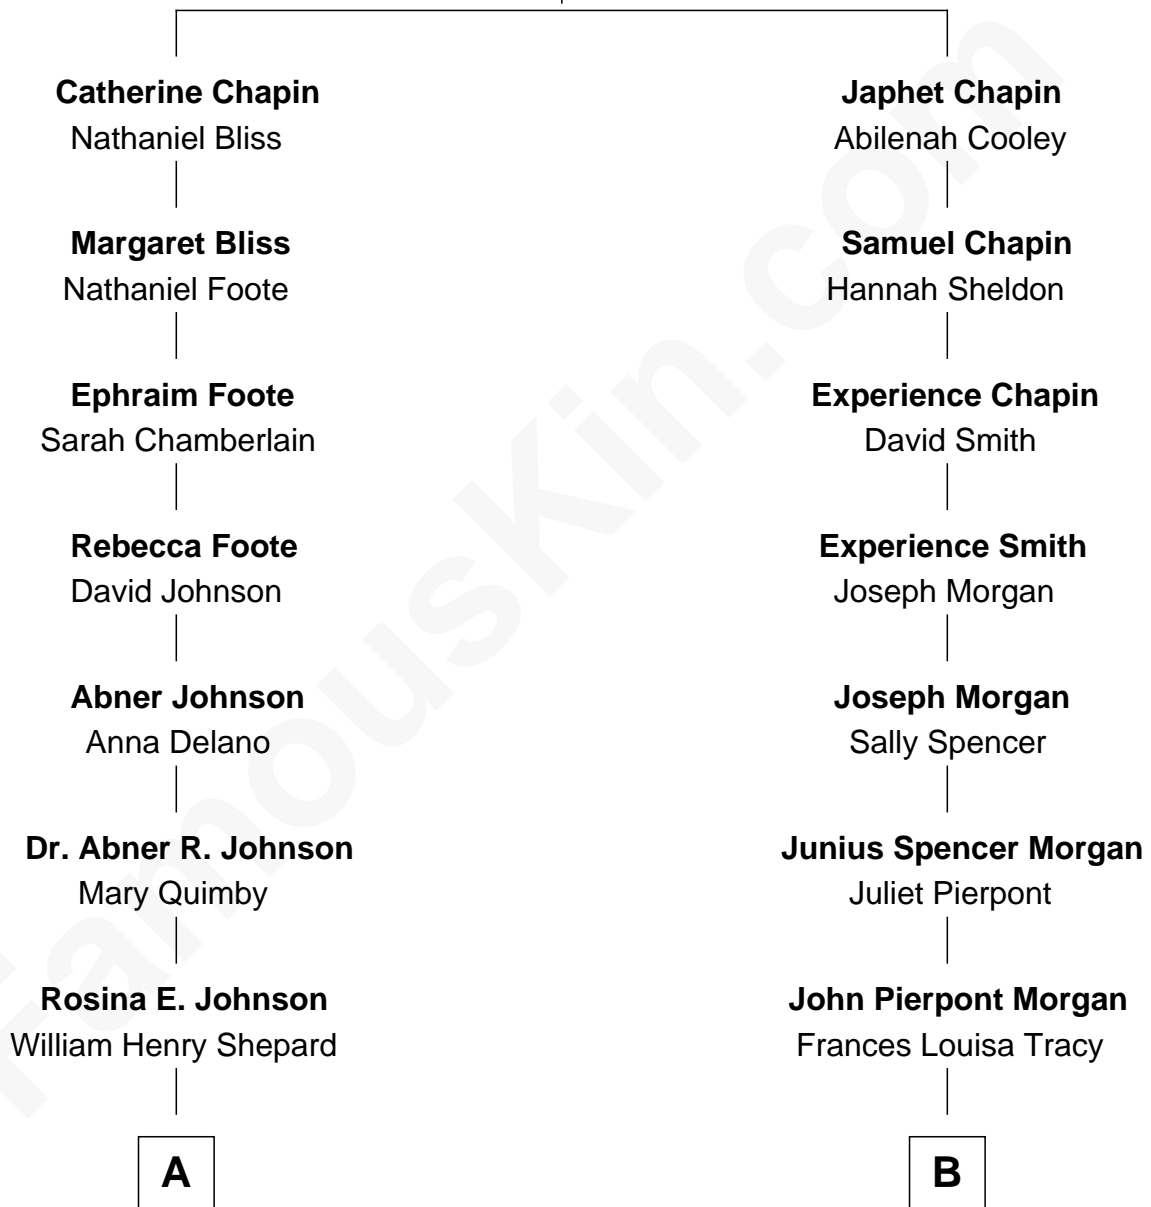

FamousKin.com Relationship Chart of

Alan Shepard

Mercury and Apollo Astronaut

8th cousin 1 time removed of

Henry Sturgis Morgan

Co-Founder of Morgan Stanley

Samuel Chapin

Cicely Penney

FamousKin.com