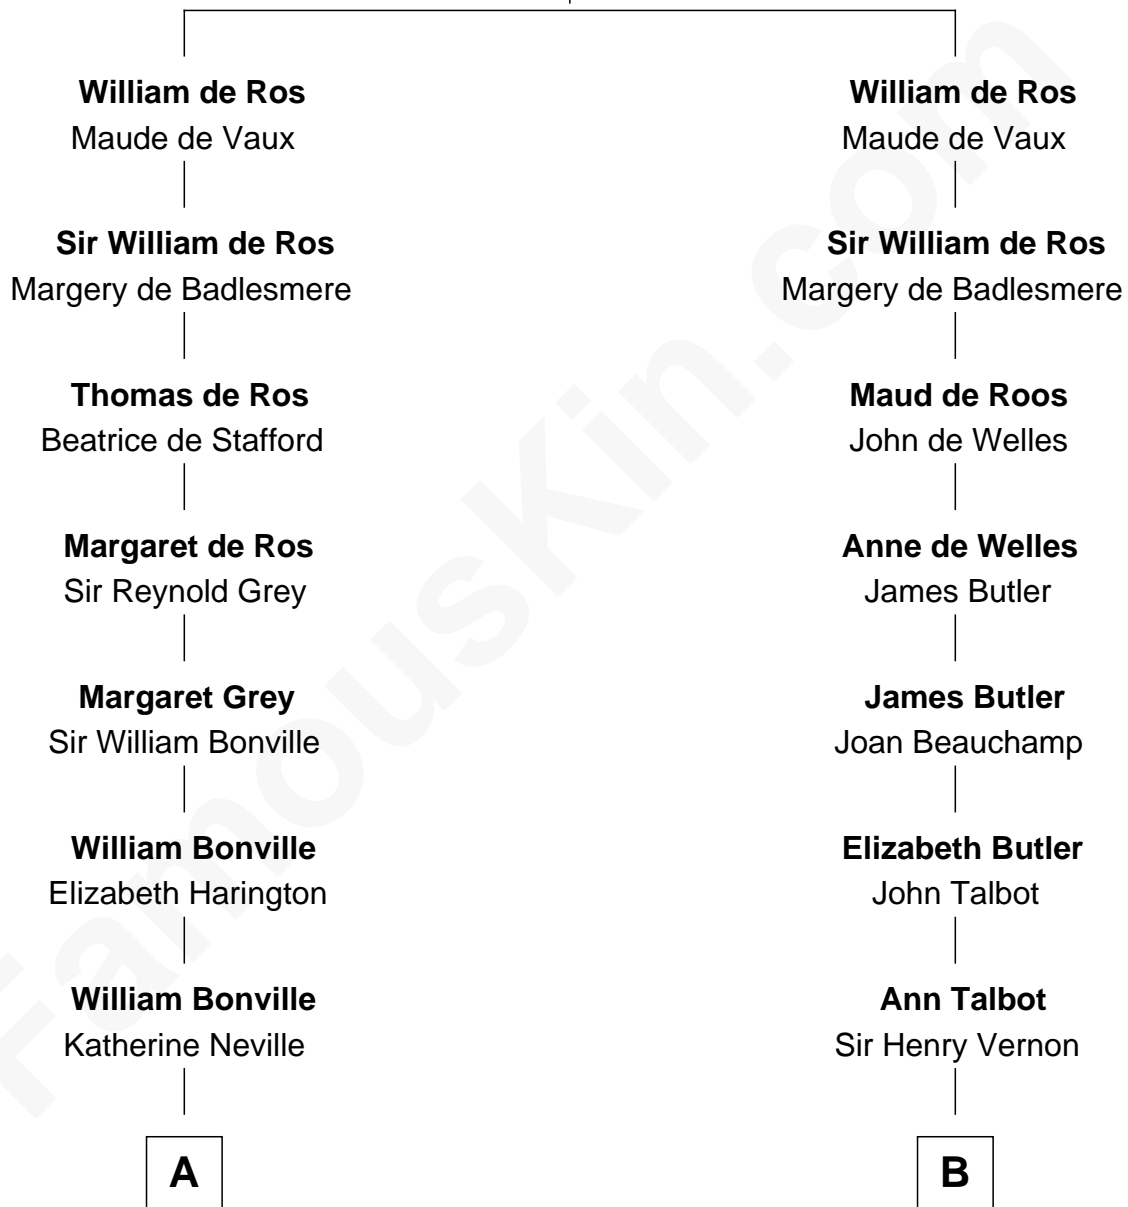

FamousKin.com Relationship Chart of

Alan Shepard

Mercury and Apollo Astronaut

21st cousin of

Henry Sturgis Morgan

Co-Founder of Morgan Stanley

Sir Robert de Ros

Isabel de Aubeney

C

Bradbury Bartlett

Mary True

Thomas Bradbury Bartlett

Victoria Elizabeth Williams Cilley

Annie Elizabeth Bartlett

Frederick Johnson Shepard

Alan Bartlett Shepard

Pauline Renza Emerson

Alan Shepard

Mercury and Apollo Astronaut

D

William Gedney Tracy

Rachel Huntington

Charles F. Tracy

Louisa Kirkland