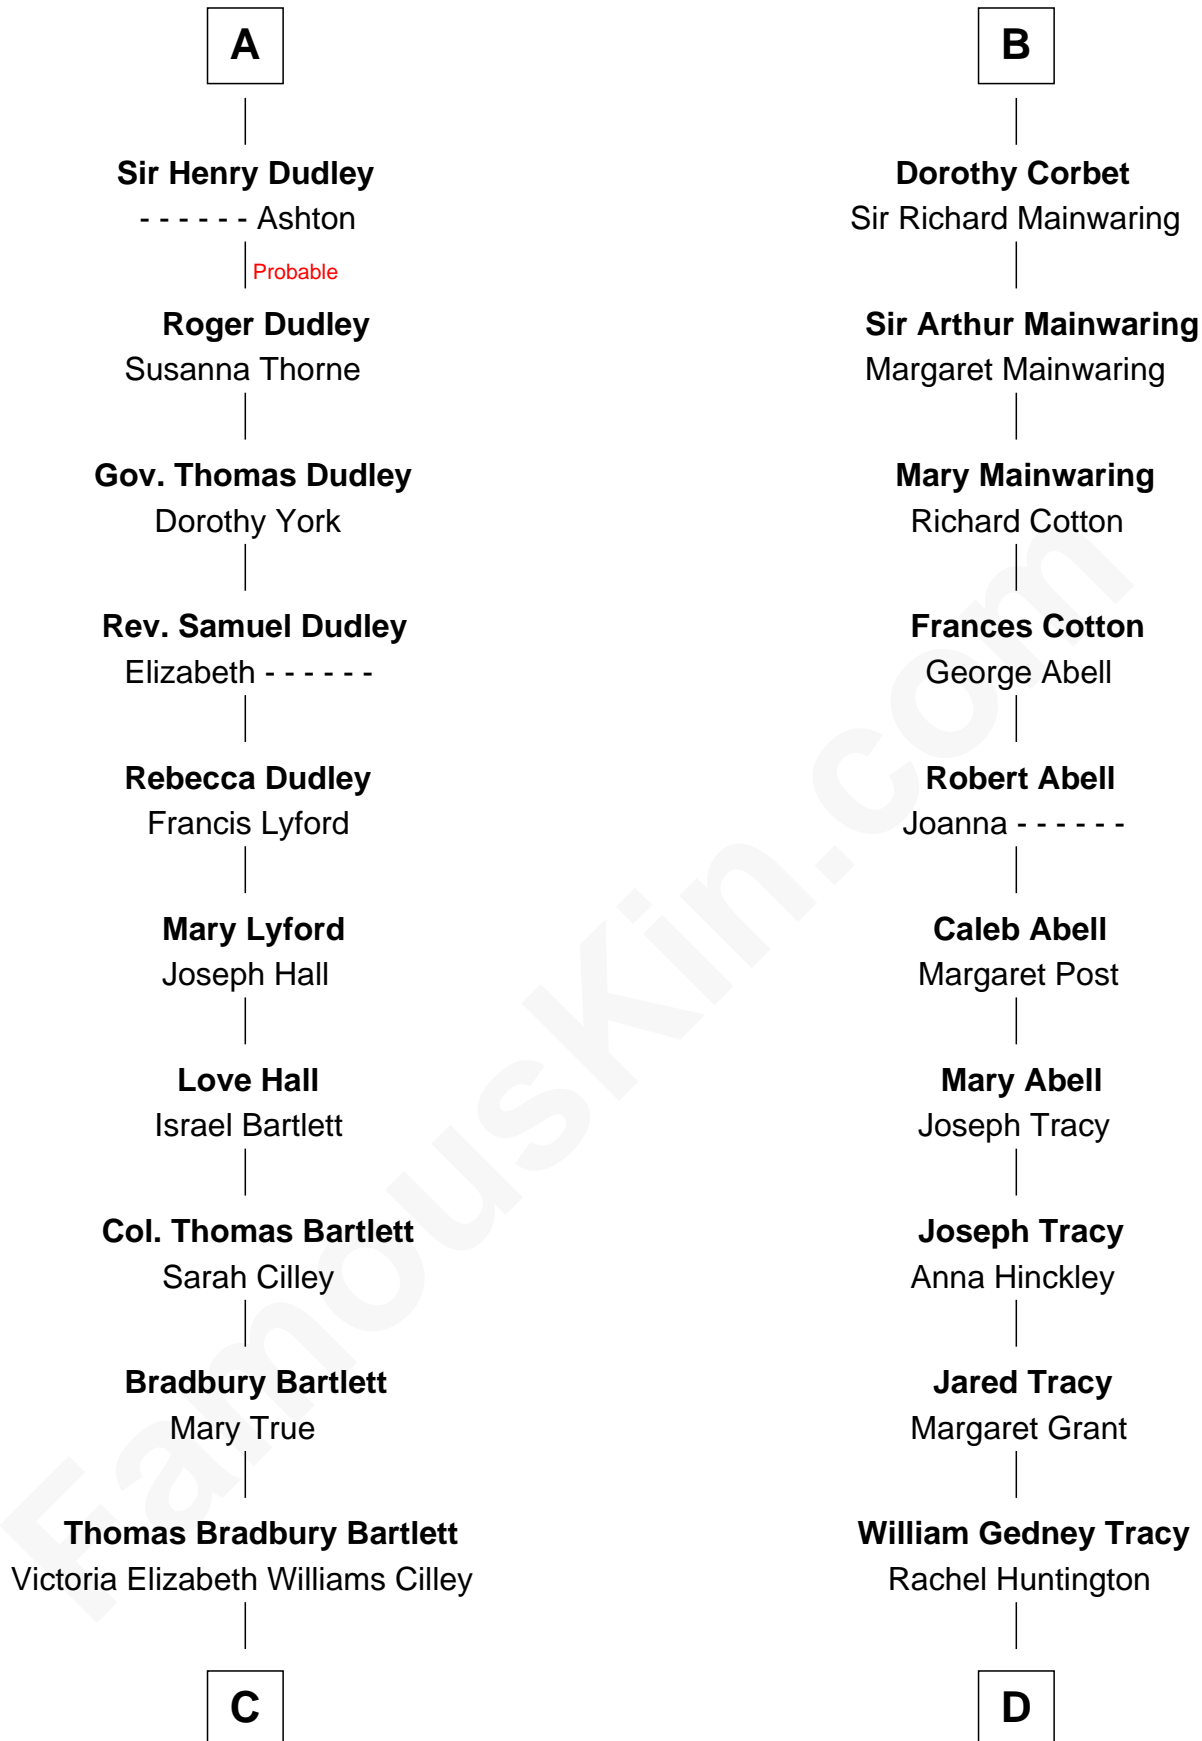

## Relationship Chart of

### Alan Shepard

*Mercury and Apollo Astronaut*

19th cousin 1 time removed of

### Henry Sturgis Morgan

*Co-Founder of Morgan Stanley*

**C**

**Annie Elizabeth Bartlett**  
Frederick Johnson Shepard

**Alan Bartlett Shepard**  
Pauline Renza Emerson

**Alan Shepard**  
*Mercury and Apollo Astronaut*