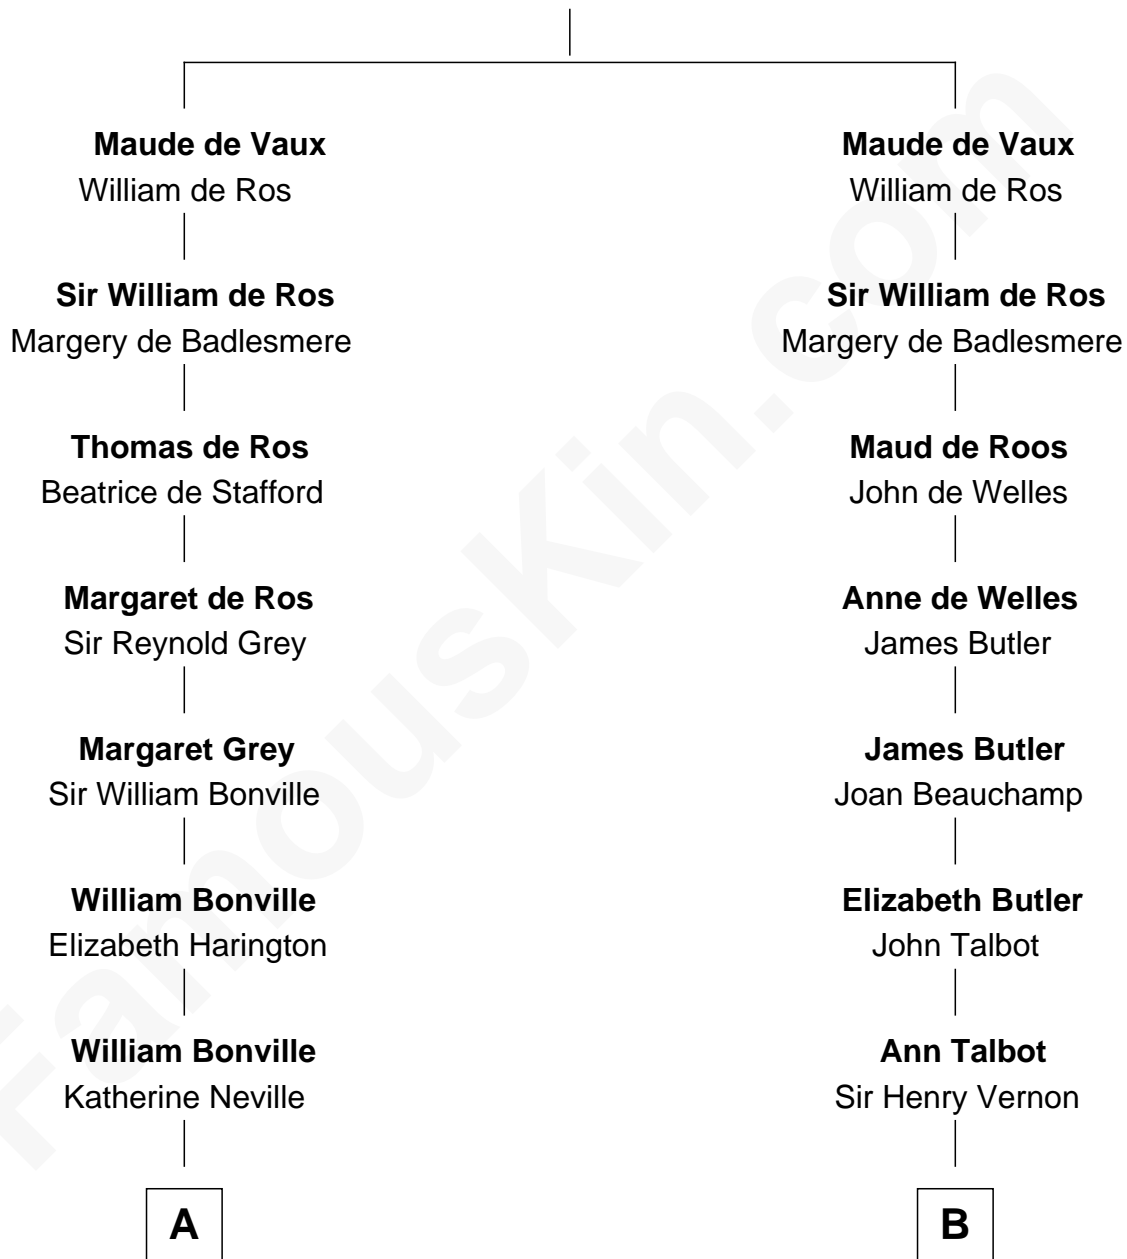

FamousKin.com Relationship Chart of

Alan Shepard

Mercury and Apollo Astronaut

21st cousin of

Henry Sturgis Morgan

Co-Founder of Morgan Stanley

John de Vaux

C

Bradbury Bartlett

Mary True

Thomas Bradbury Bartlett

Victoria Elizabeth Williams Cilley

Annie Elizabeth Bartlett

Frederick Johnson Shepard

Alan Bartlett Shepard

Pauline Renza Emerson

Alan Shepard

Mercury and Apollo Astronaut

D

William Gedney Tracy

Rachel Huntington

Charles F. Tracy

Louisa Kirkland

Frances Louisa Tracy