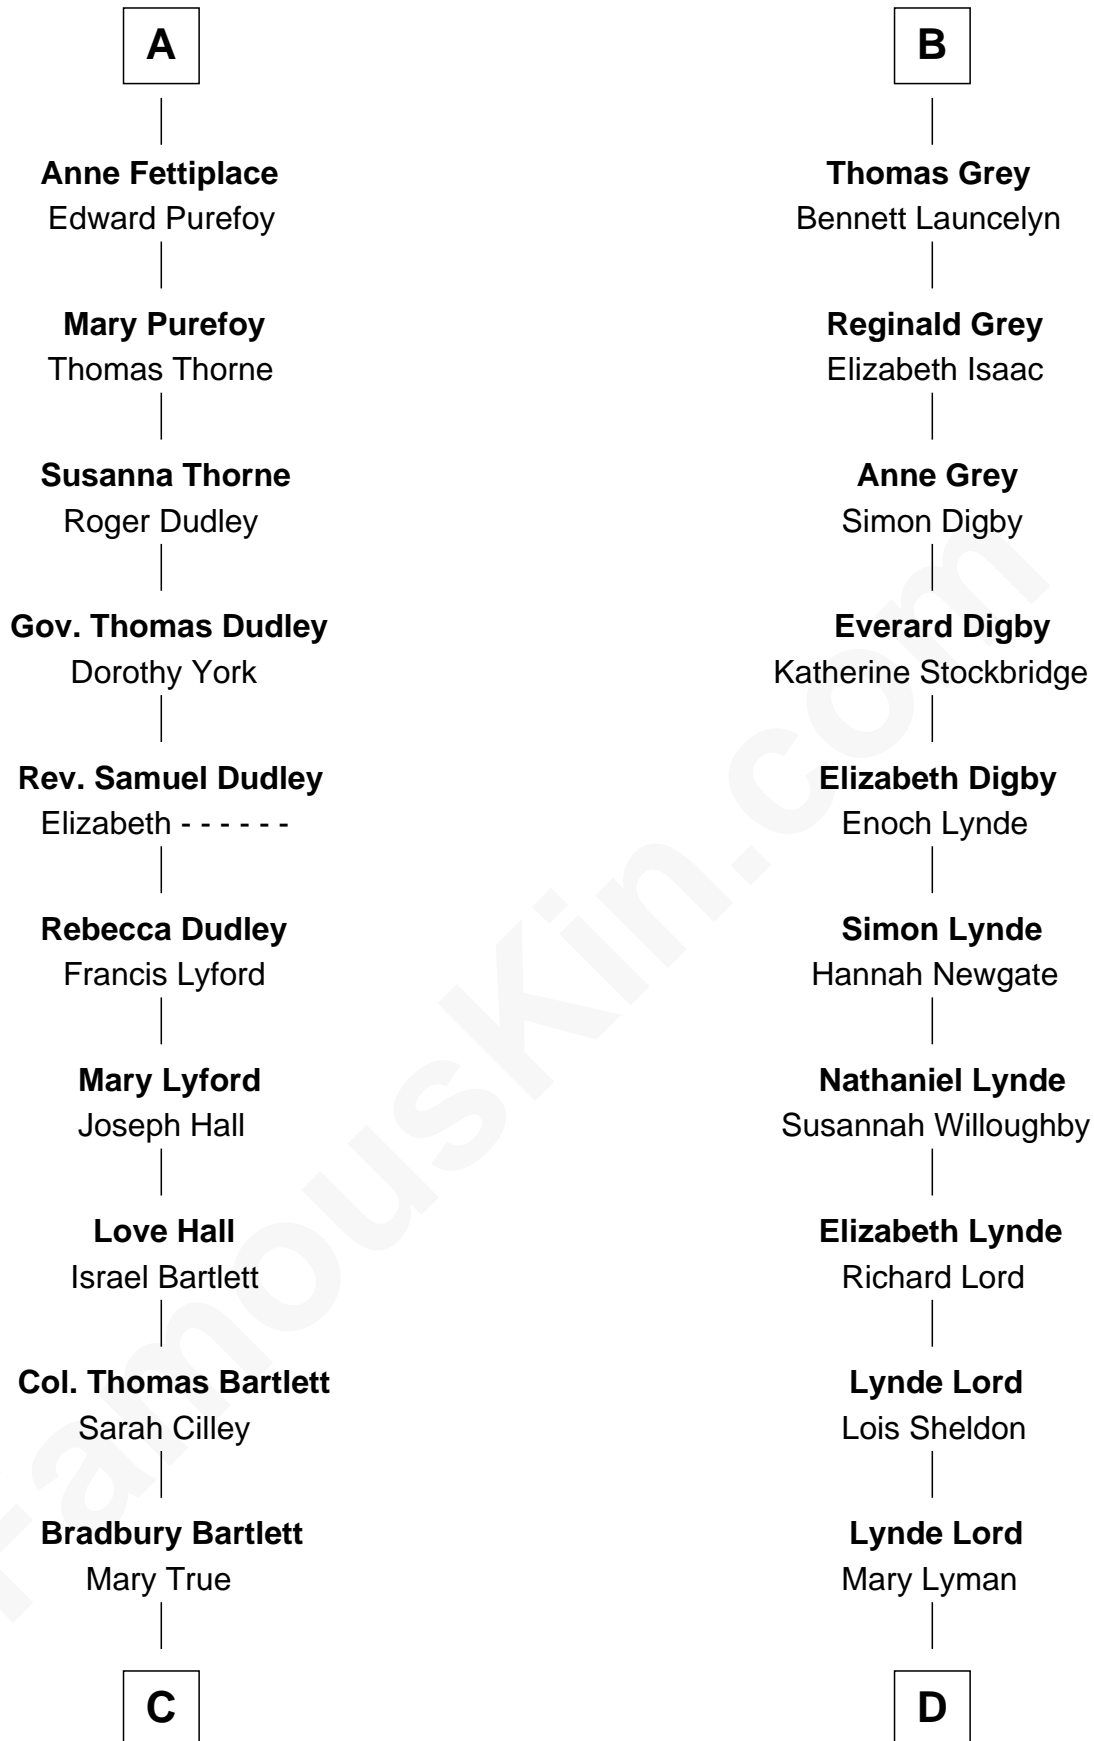

**FamousKin.com**  
**Relationship Chart of**  
**Alan Shepard**

*Mercury and Apollo Astronaut*

20th cousin 1 time removed of

**Henry Sturgis Morgan**

*Co-Founder of Morgan Stanley*

**C**

**Thomas Bradbury Bartlett**  
Victoria Elizabeth Williams Cilley

**Annie Elizabeth Bartlett**  
Frederick Johnson Shepard

**Alan Bartlett Shepard**  
Pauline Renza Emerson

**Alan Shepard**  
*Mercury and Apollo Astronaut*

**D**

**Mary Sheldon Lord**  
John Pierpont

**Juliet Pierpont**  
Junius Spencer Morgan