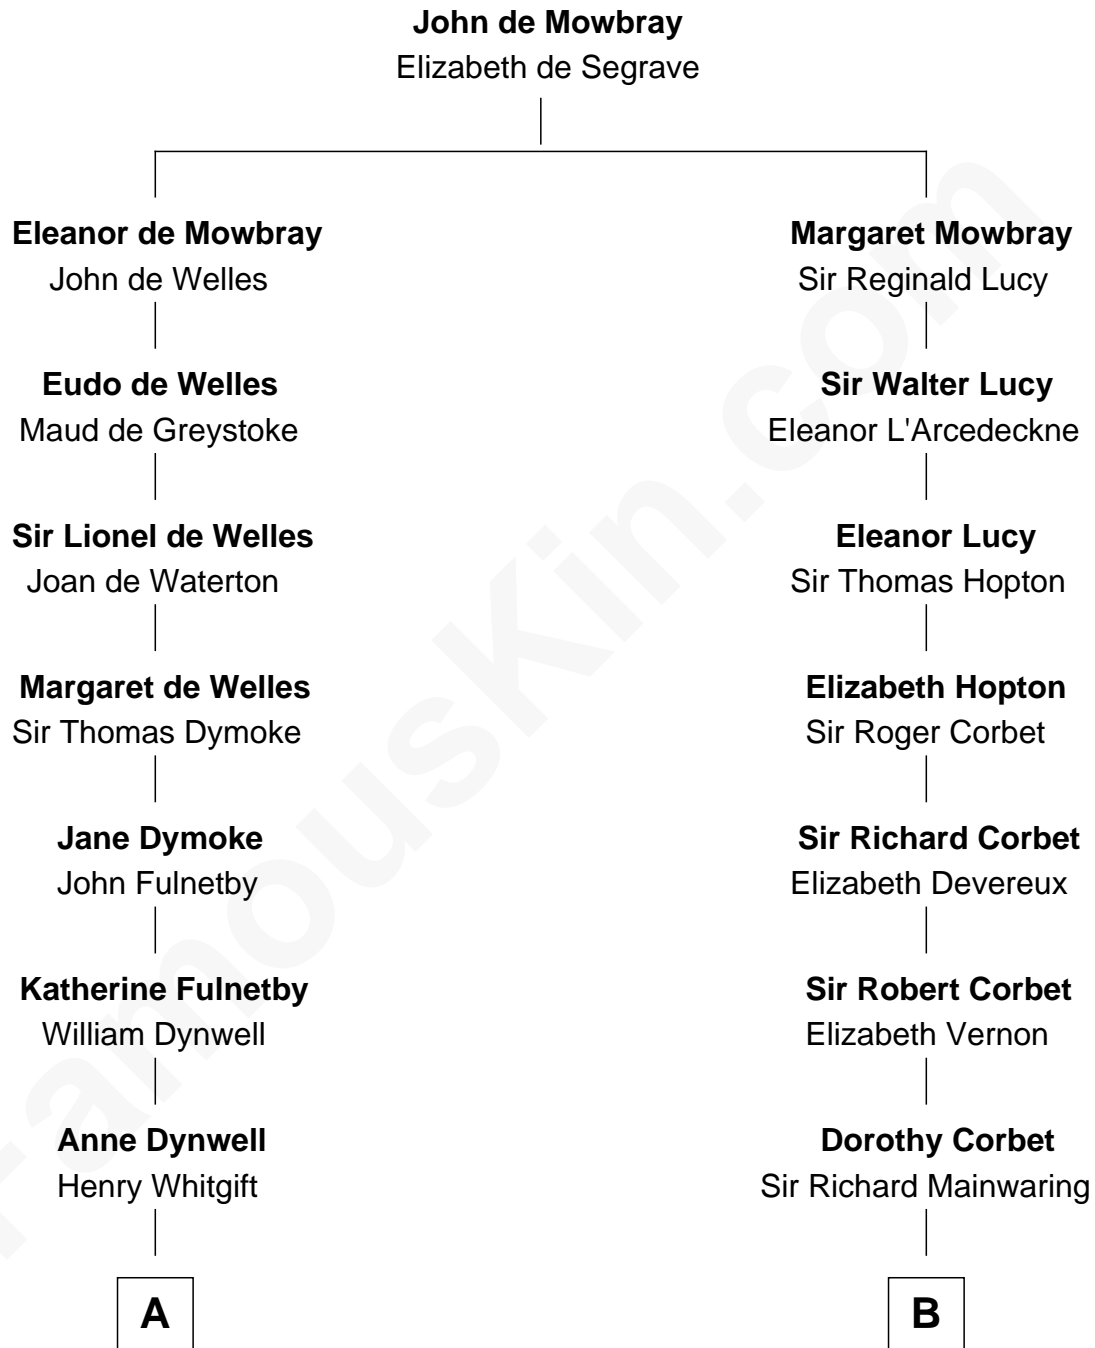

FamousKin.com Relationship Chart of

Alan Shepard

Mercury and Apollo Astronaut

19th cousin of

Henry Sturgis Morgan

Co-Founder of Morgan Stanley

C

Annie Elizabeth Bartlett
Frederick Johnson Shepard

Alan Bartlett Shepard
Pauline Renza Emerson

Alan Shepard
Mercury and Apollo Astronaut

D

Frances Louisa Tracy
John Pierpont Morgan

John Pierpont Morgan
Jane Norton Grew

Henry Sturgis Morgan
Co-Founder of Morgan Stanley