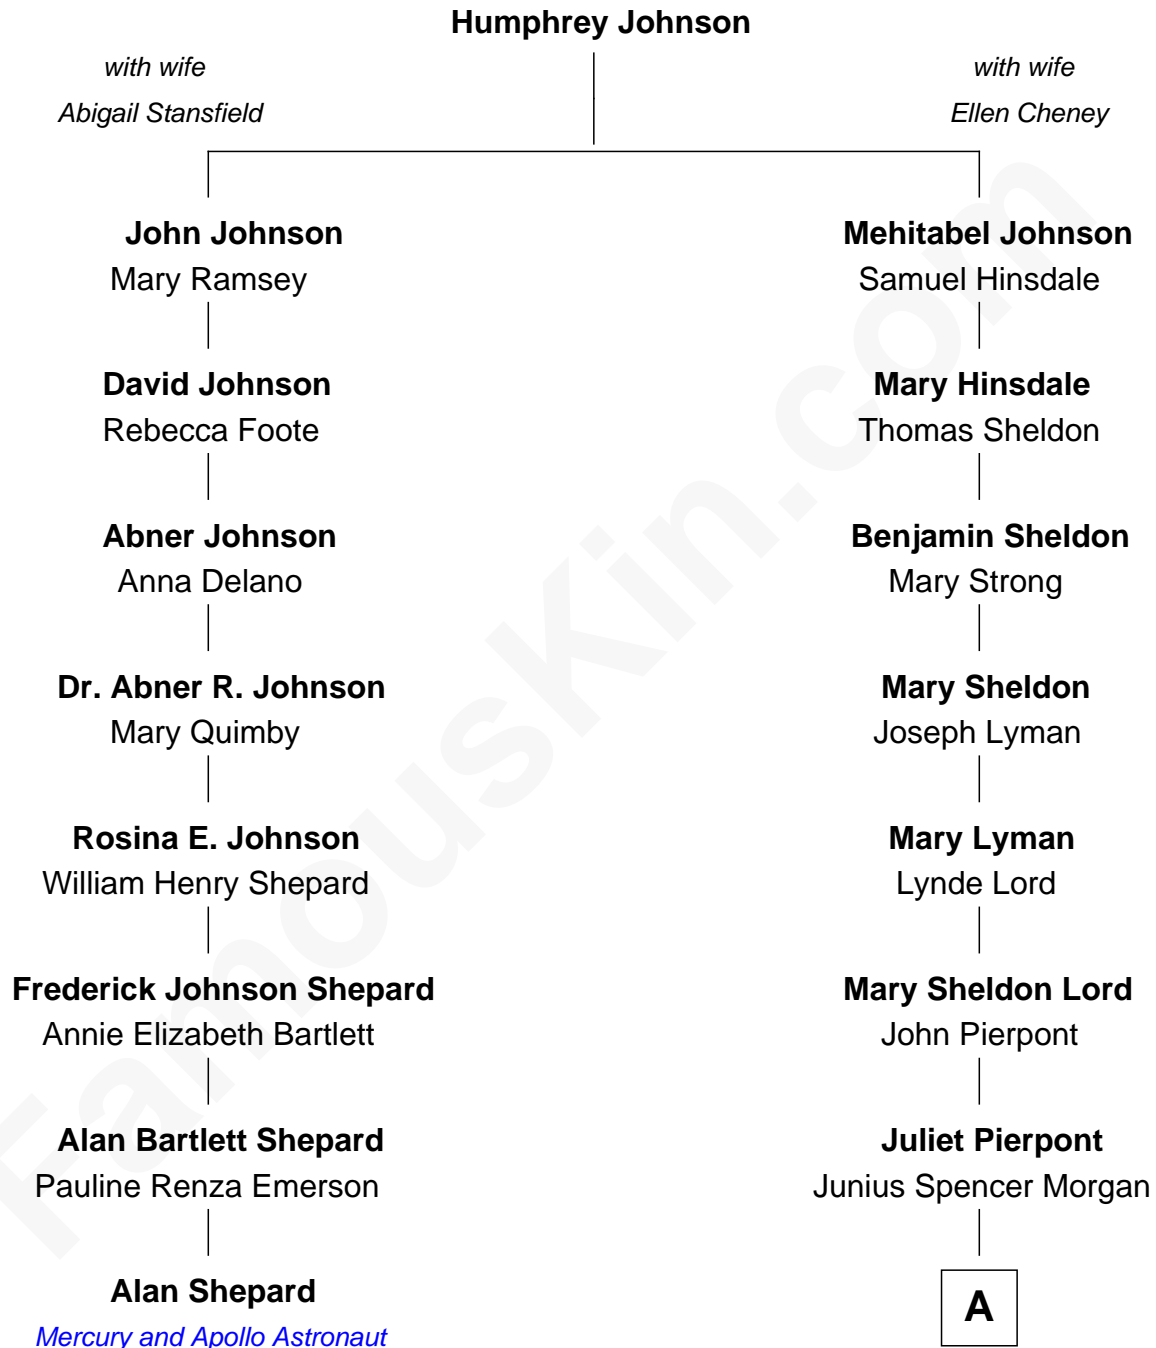

FamousKin.com

Relationship Chart of

Alan Shepard

Mercury and Apollo Astronaut

7th cousin 1 time removed of

J.P. Morgan, Jr.

American Banker and Philanthropist