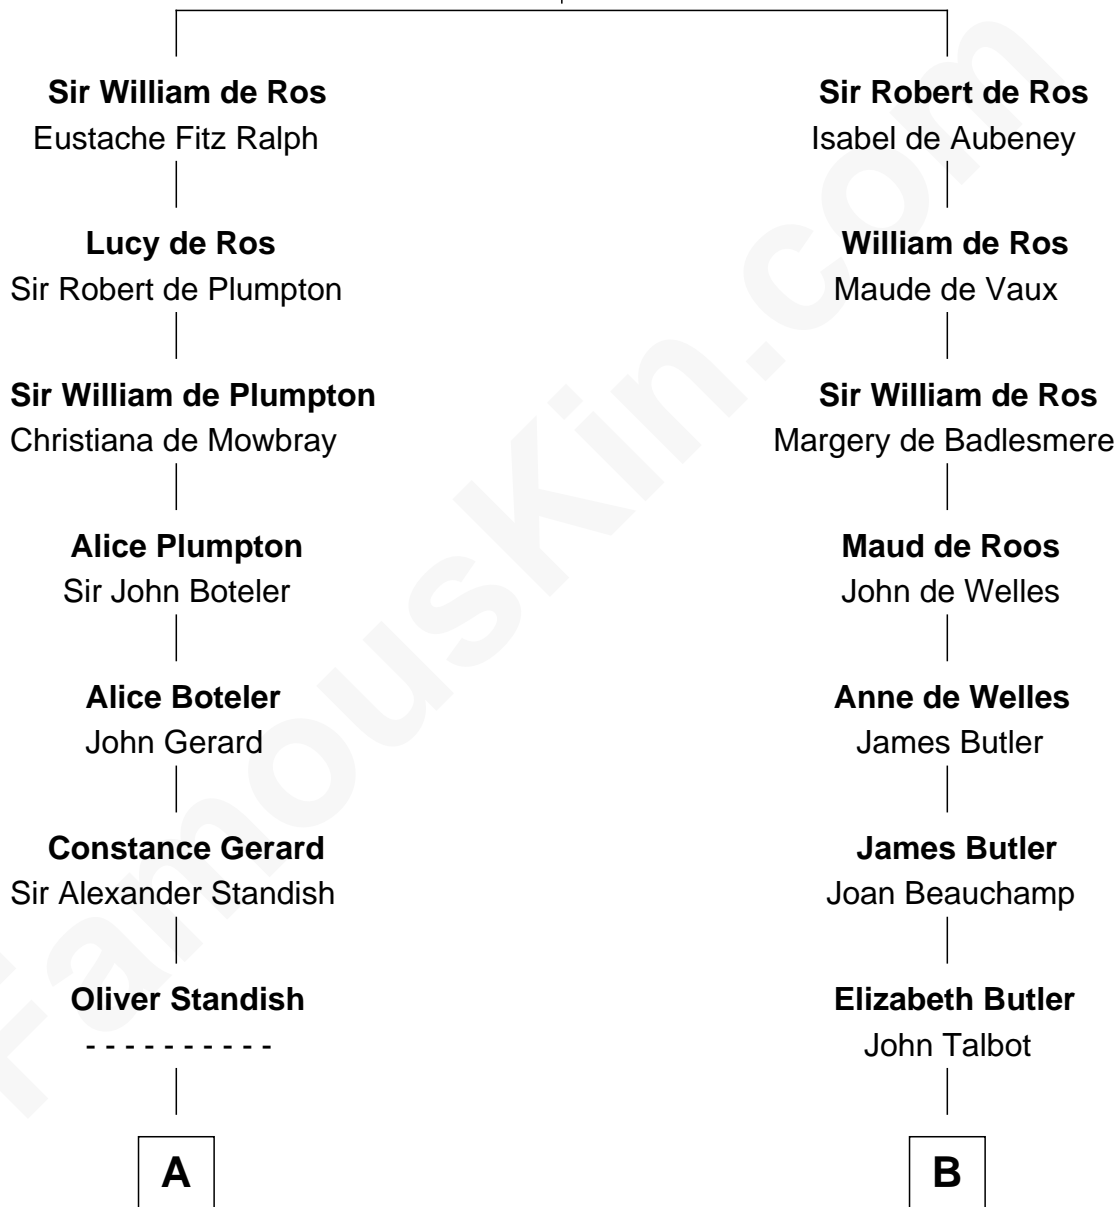

# FamousKin.com Relationship Chart of

**Alan Shepard**

*Mercury and Apollo Astronaut*

21st cousin of

**J.P. Morgan, Jr.**

*American Banker and Philanthropist*

**Sir William de Ros**

Lucy FitzPiers

**C**

**Abraham Emerson**

Mary Benley Eaton

**Charles Stillman Emerson**

Hannah Maria Emmons

**Charles Stillman Emerson**

Belle Winslow

**Pauline Renza Emerson**