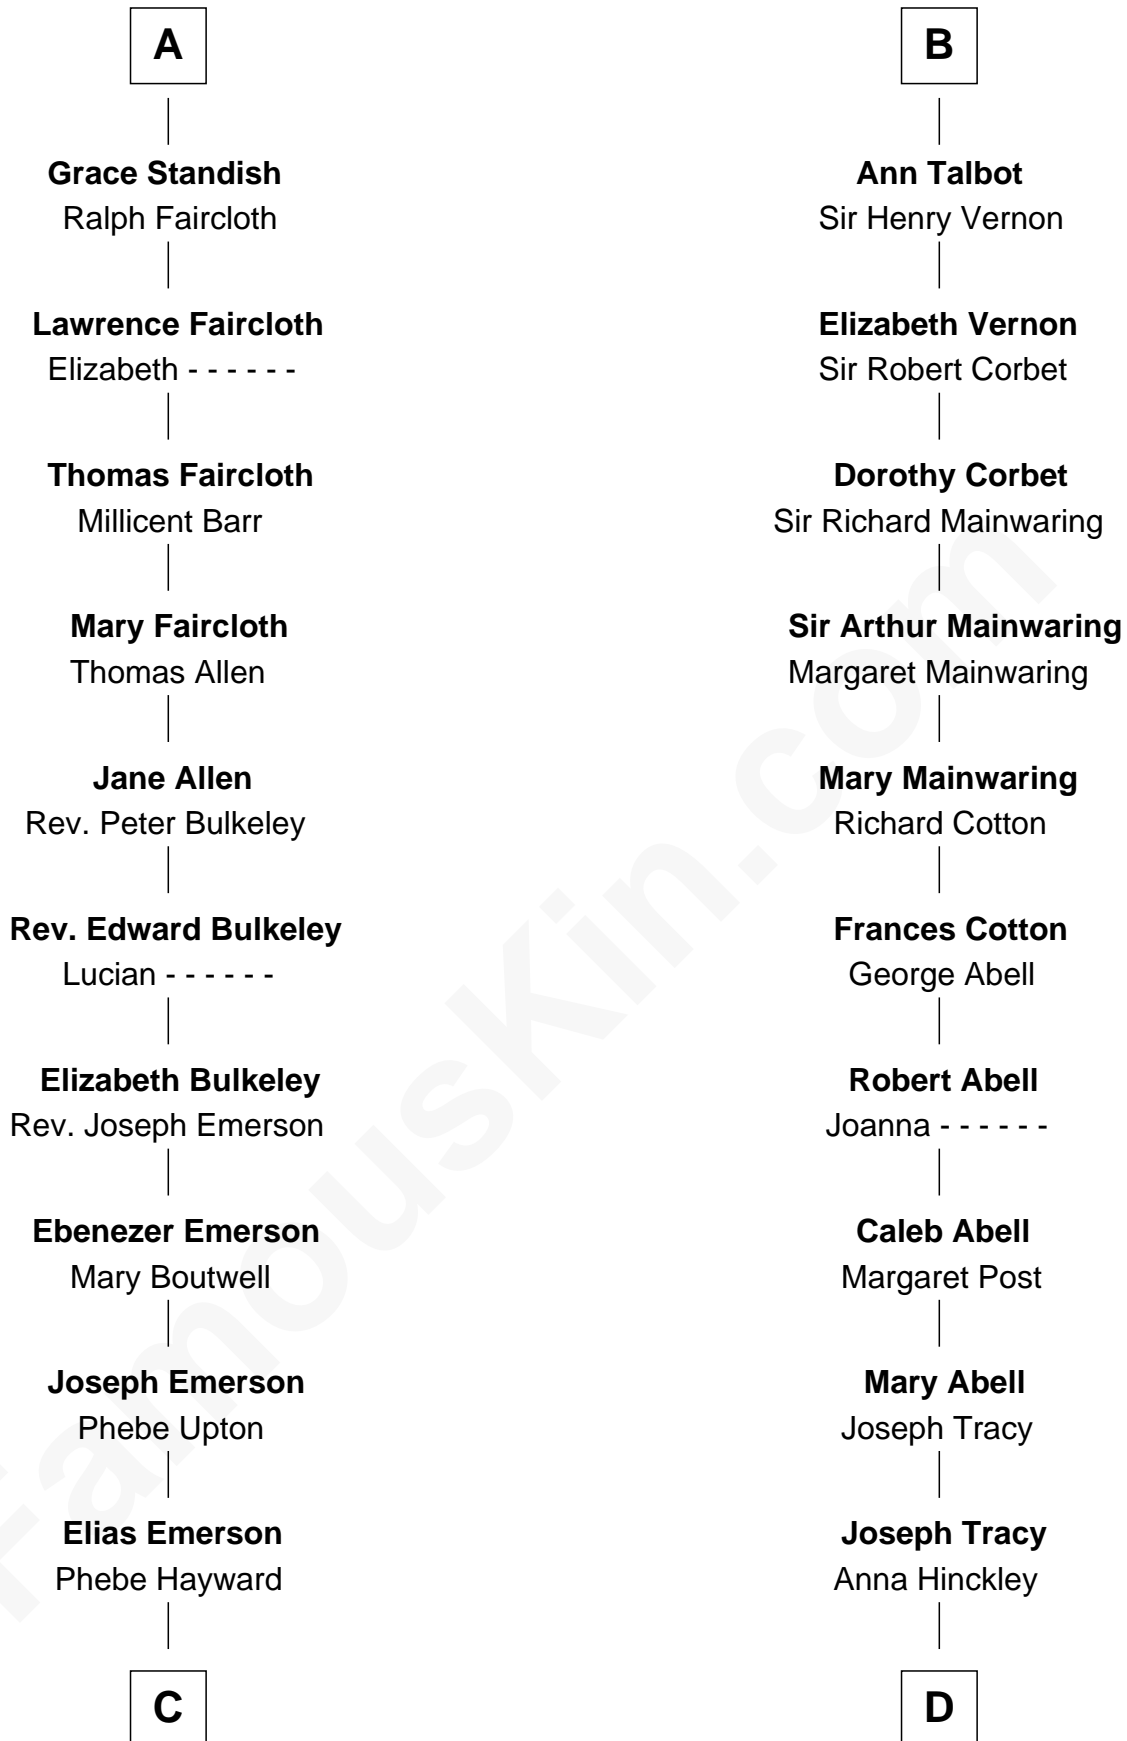

# FamousKin.com Relationship Chart of

**Alan Shepard**

*Mercury and Apollo Astronaut*

21st cousin of

**J.P. Morgan, Jr.**

*American Banker and Philanthropist*

**Sir William de Ros**

Lucy FitzPiers

**C**

**Abraham Emerson**

Mary Benley Eaton

**Charles Stillman Emerson**

Hannah Maria Emmons

**Charles Stillman Emerson**

Belle Winslow

**Pauline Renza Emerson**

Alan Bartlett Shepard

**Alan Shepard**

*Mercury and Apollo Astronaut*

**D**

**Jared Tracy**

Margaret Grant

**William Gedney Tracy**

Rachel Huntington