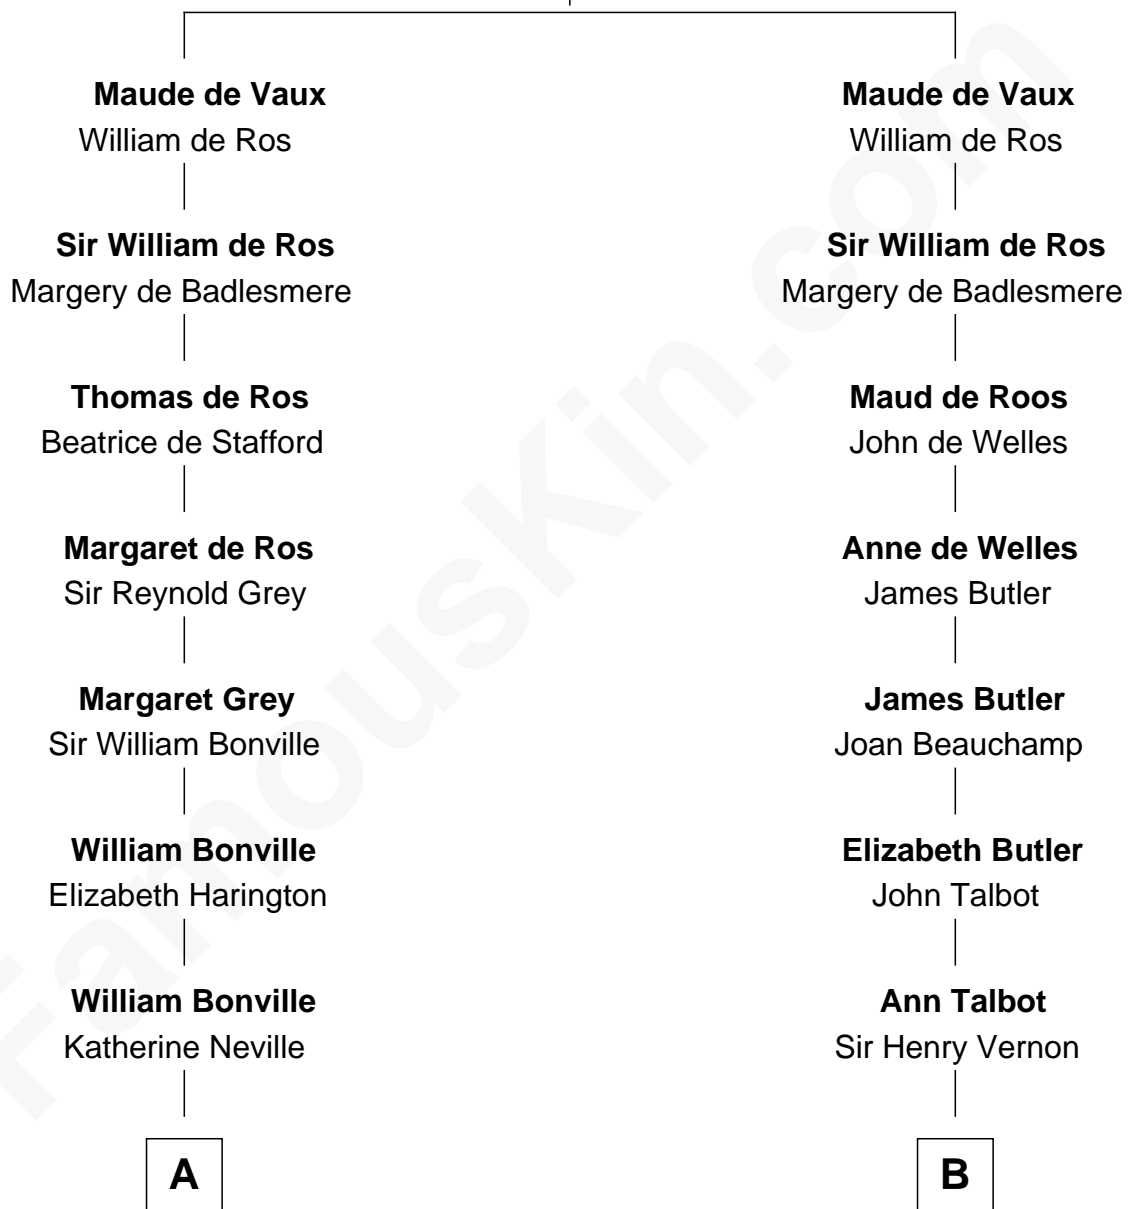

FamousKin.com

Relationship Chart of

Alan Shepard

Mercury and Apollo Astronaut

20th cousin 1 time removed of

J.P. Morgan, Jr.

American Banker and Philanthropist

John de Vaux

C

Bradbury Bartlett

Mary True

Thomas Bradbury Bartlett

Victoria Elizabeth Williams Cilley

Annie Elizabeth Bartlett

Frederick Johnson Shepard

Alan Bartlett Shepard