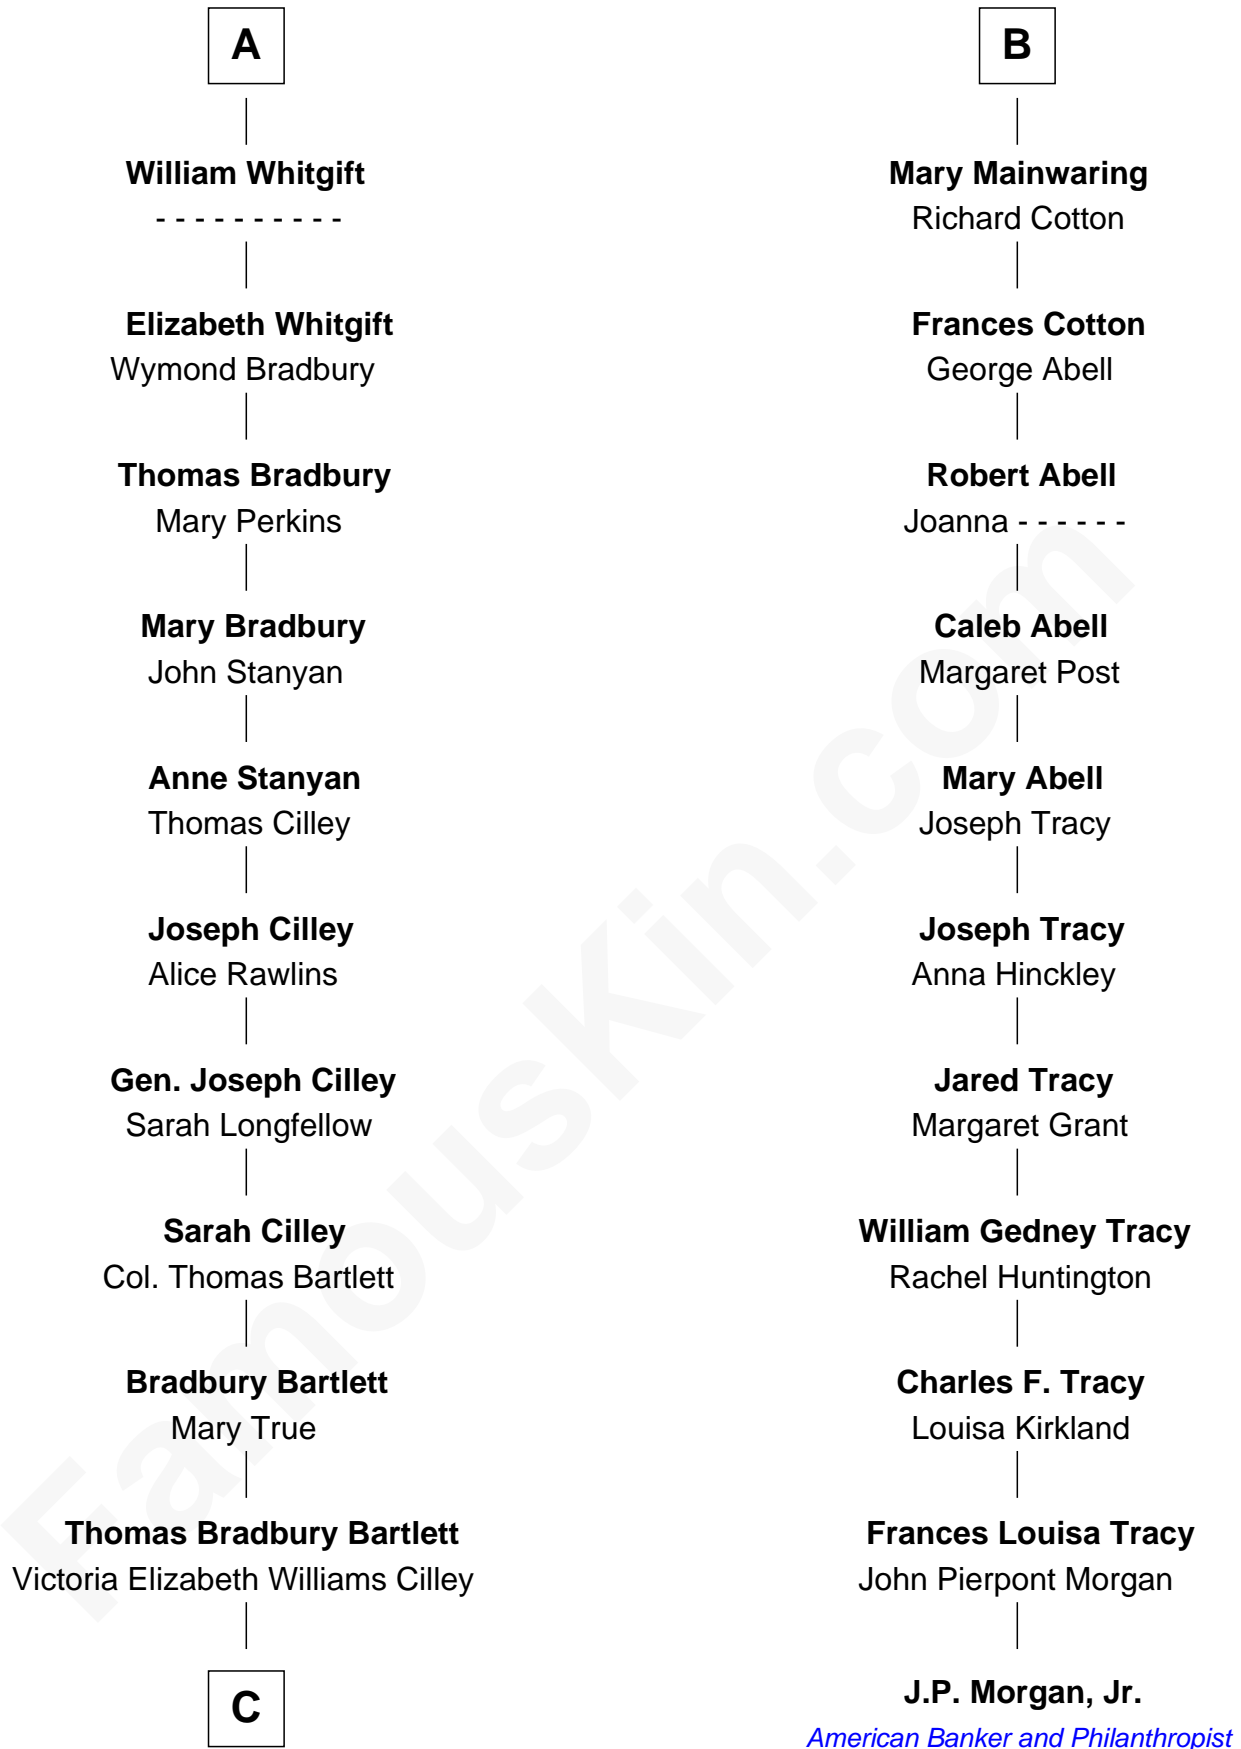

FamousKin.com

Relationship Chart of

Alan Shepard

Mercury and Apollo Astronaut

17th cousin 2 times removed of

J.P. Morgan, Jr.

American Banker and Philanthropist

John de Welles

Maud de Roos

John de Welles
Eleanor de Mowbray

Eudo de Welles
Maud de Greystoke

Sir Lionel de Welles
Joan de Waterton

Margaret de Welles
Sir Thomas Dymoke

Jane Dymoke
John Fulnetby

Katherine Fulnetby
William Dynwell

Anne Dynwell
Henry Whitgift

A

Anne de Welles
James Butler

James Butler
Joan Beauchamp

Elizabeth Butler
John Talbot

Ann Talbot
Sir Henry Vernon

Elizabeth Vernon
Sir Robert Corbet

Dorothy Corbet
Sir Richard Mainwaring

Sir Arthur Mainwaring
Margaret Mainwaring

B

C

—
Annie Elizabeth Bartlett
Frederick Johnson Shepard

—
Alan Bartlett Shepard
Pauline Renza Emerson

—
Alan Shepard
Mercury and Apollo Astronaut

FamousKin.com