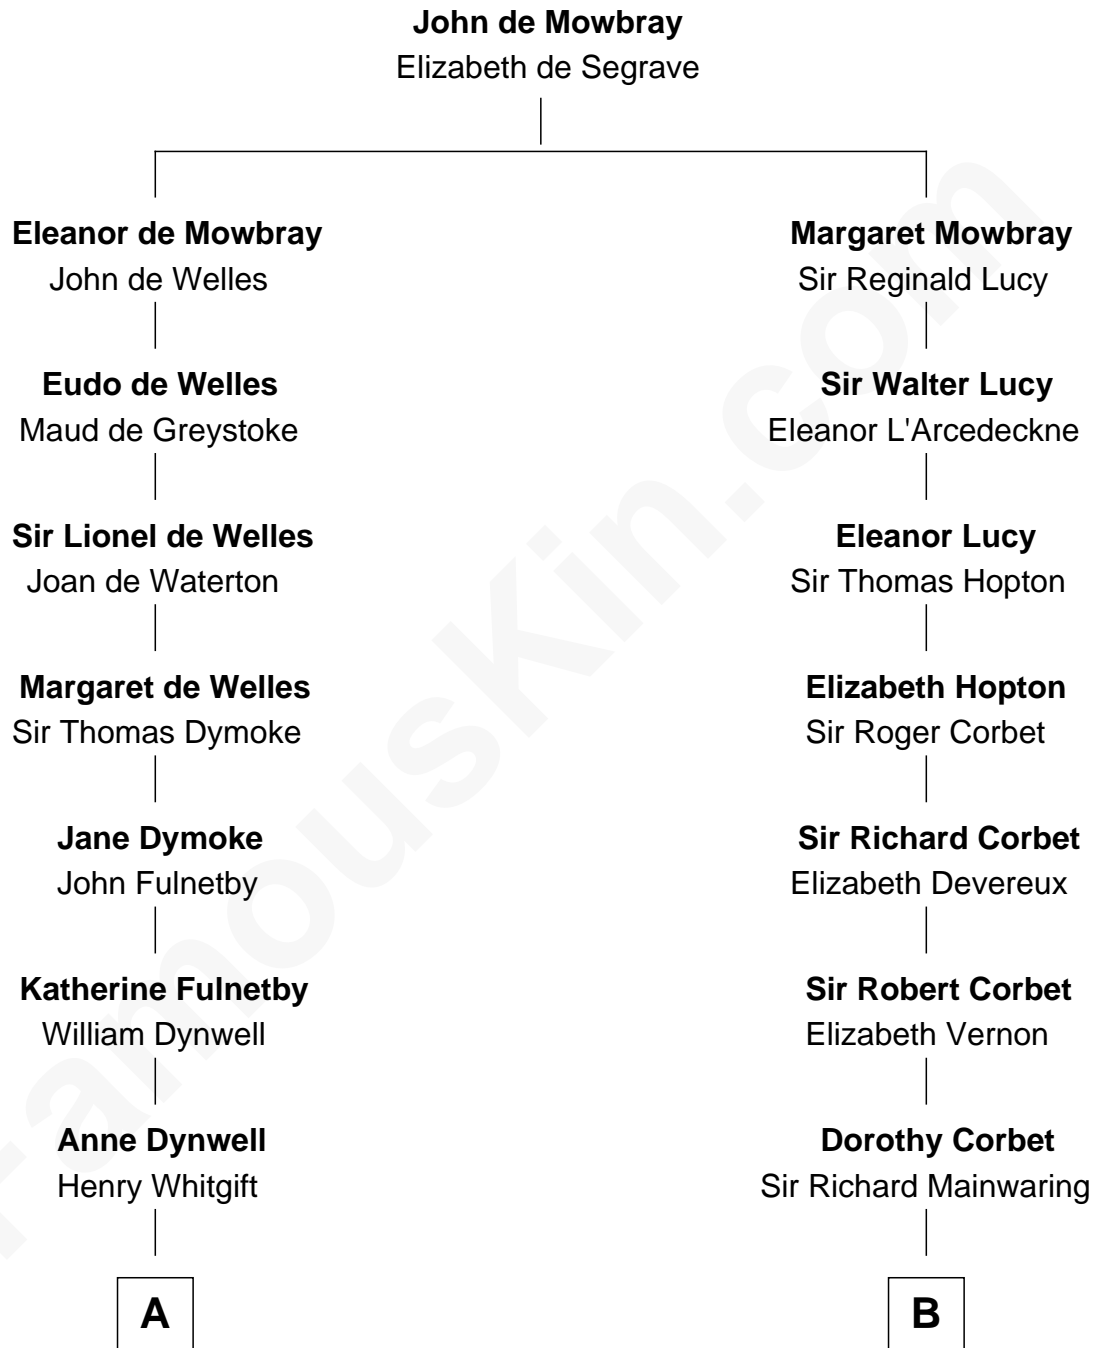

FamousKin.com

Relationship Chart of

Alan Shepard

Mercury and Apollo Astronaut

18th cousin 1 time removed of

J.P. Morgan, Jr.

American Banker and Philanthropist

C

Annie Elizabeth Bartlett
Frederick Johnson Shepard

Alan Bartlett Shepard
Pauline Renza Emerson

Alan Shepard
Mercury and Apollo Astronaut

D

Frances Louisa Tracy
John Pierpont Morgan

J.P. Morgan, Jr.
American Banker and Philanthropist