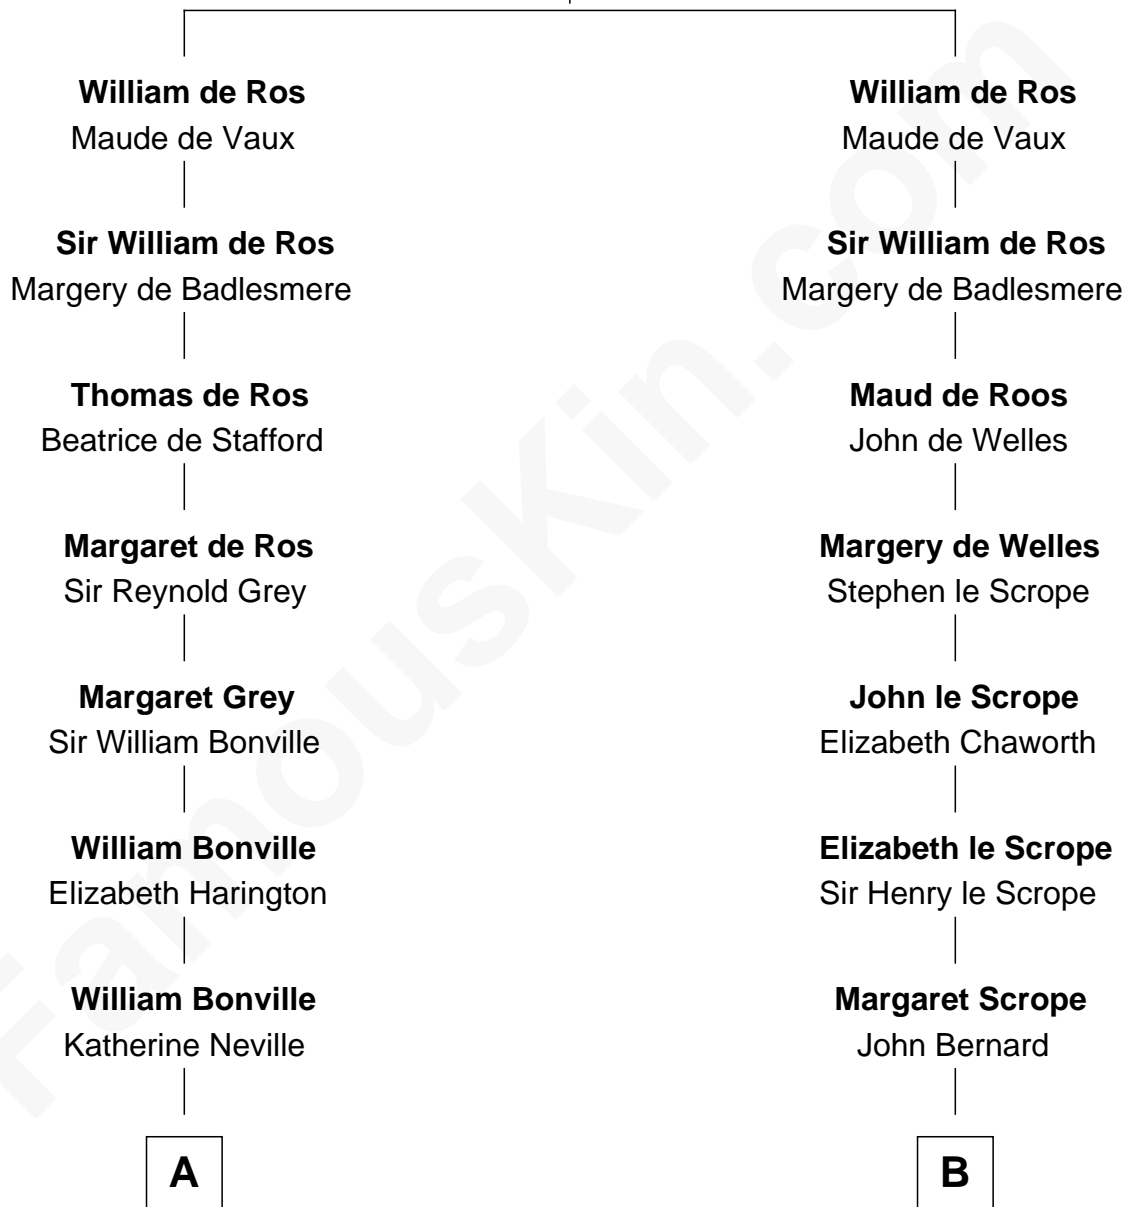

# FamousKin.com Relationship Chart of

**Alan Shepard**

*Mercury and Apollo Astronaut*

18th cousin 3 times removed of

**Fitzhugh Lee**

*40th Governor of Virginia*

**Sir Robert de Ros**

Isabel de Aubeney

**C**

**Bradbury Bartlett**

Mary True

**Thomas Bradbury Bartlett**

Victoria Elizabeth Williams Cilley

**Annie Elizabeth Bartlett**

Frederick Johnson Shepard

**Alan Bartlett Shepard**

Pauline Renza Emerson

**Alan Shepard**

*Mercury and Apollo Astronaut*

**D**

**Sydney Smith Lee**

Anna Maria Mason

**Fitzhugh Lee**

*40th Governor of Virginia*