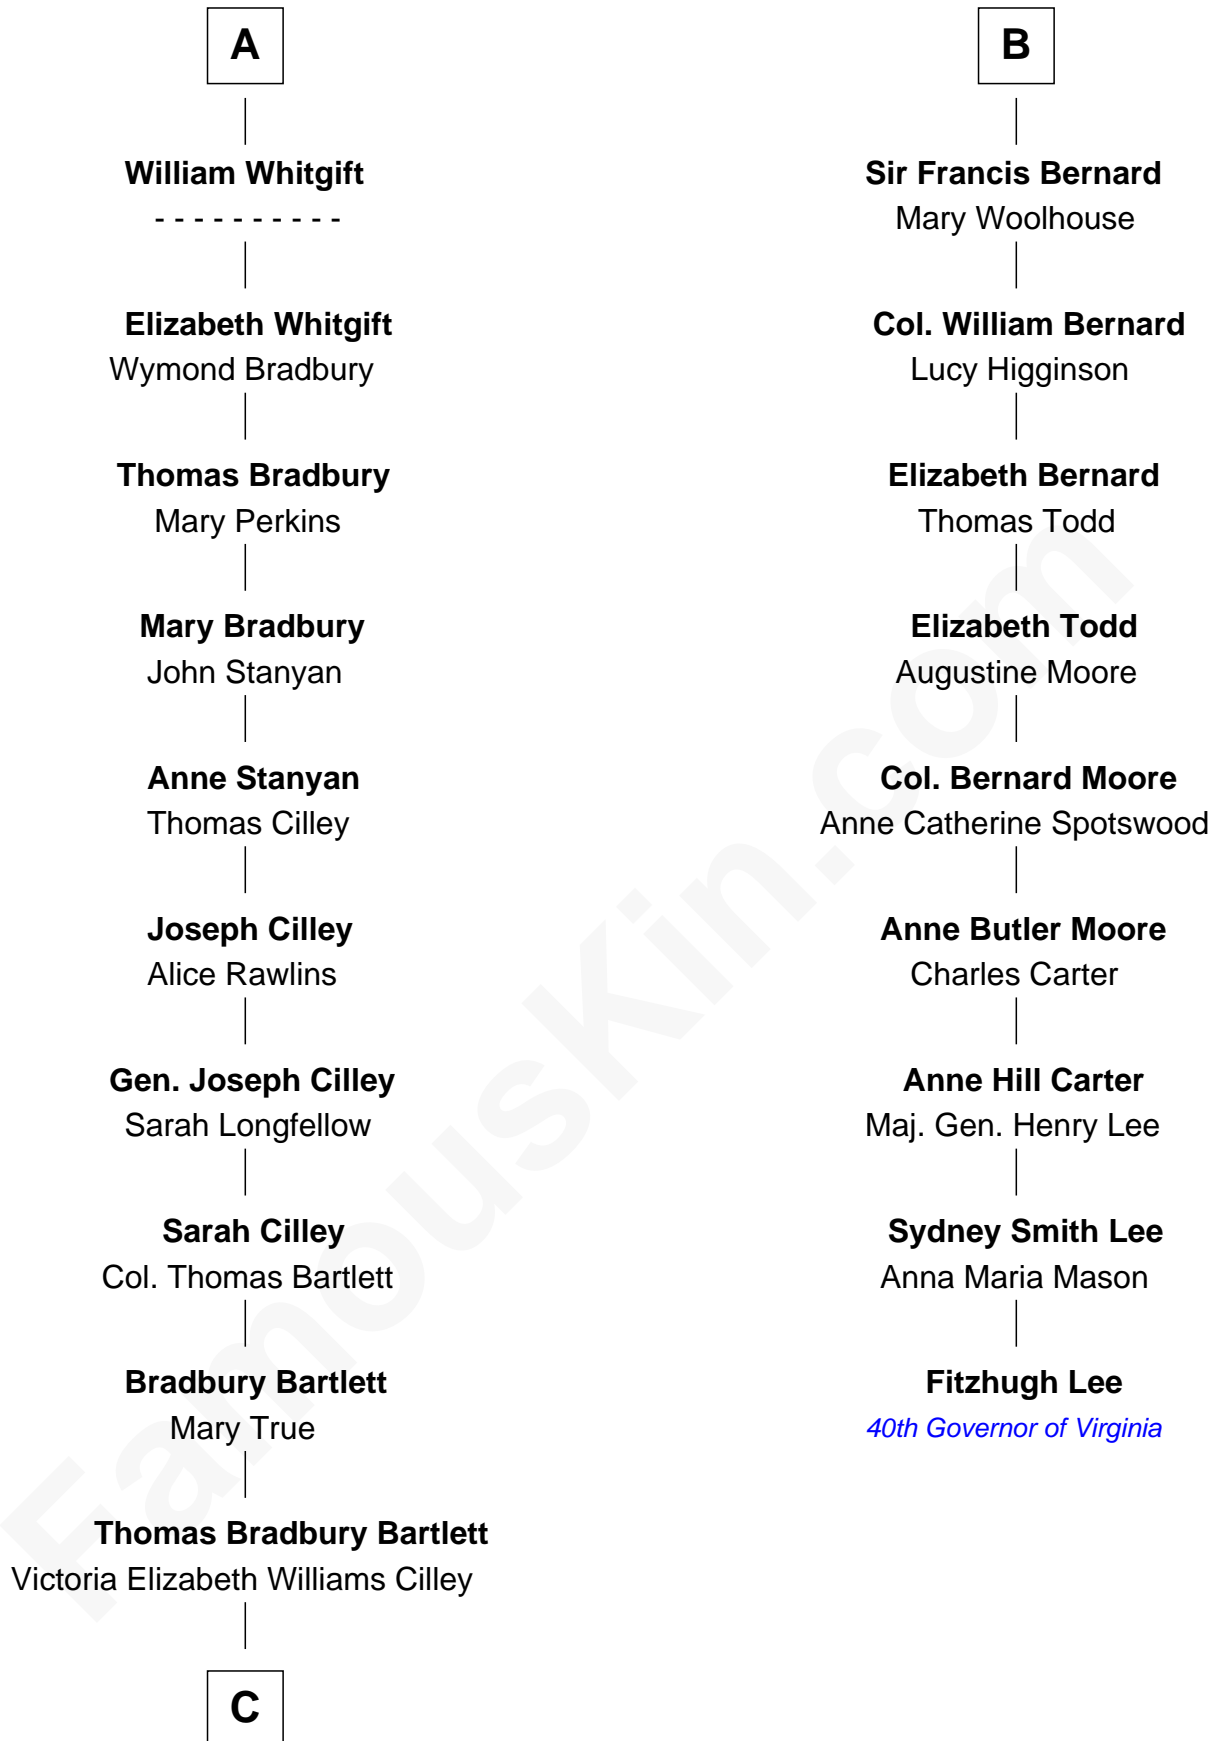

FamousKin.com Relationship Chart of

Alan Shepard

Mercury and Apollo Astronaut

15th cousin 4 times removed of

Fitzhugh Lee

40th Governor of Virginia

John de Welles

Maud de Roos

John de Welles
Eleanor de Mowbray

Eudo de Welles
Maud de Greystoke

Sir Lionel de Welles
Joan de Waterton

Margaret de Welles
Sir Thomas Dymoke

Jane Dymoke
John Fulnetby

Katherine Fulnetby
William Dynwell

Anne Dynwell
Henry Whitgift

A

Margery de Welles
Stephen le Scrope

John le Scrope
Elizabeth Chaworth

Elizabeth le Scrope
Sir Henry le Scrope

Margaret Scrope
John Bernard

John Bernard
Margaret Daundelyn

John Bernard
Cecily Muscote

Francis Bernard
Alice Hazlewood

B

C

Annie Elizabeth Bartlett
Frederick Johnson Shepard

Alan Bartlett Shepard
Pauline Renza Emerson

Alan Shepard
Mercury and Apollo Astronaut

FamousKin.com