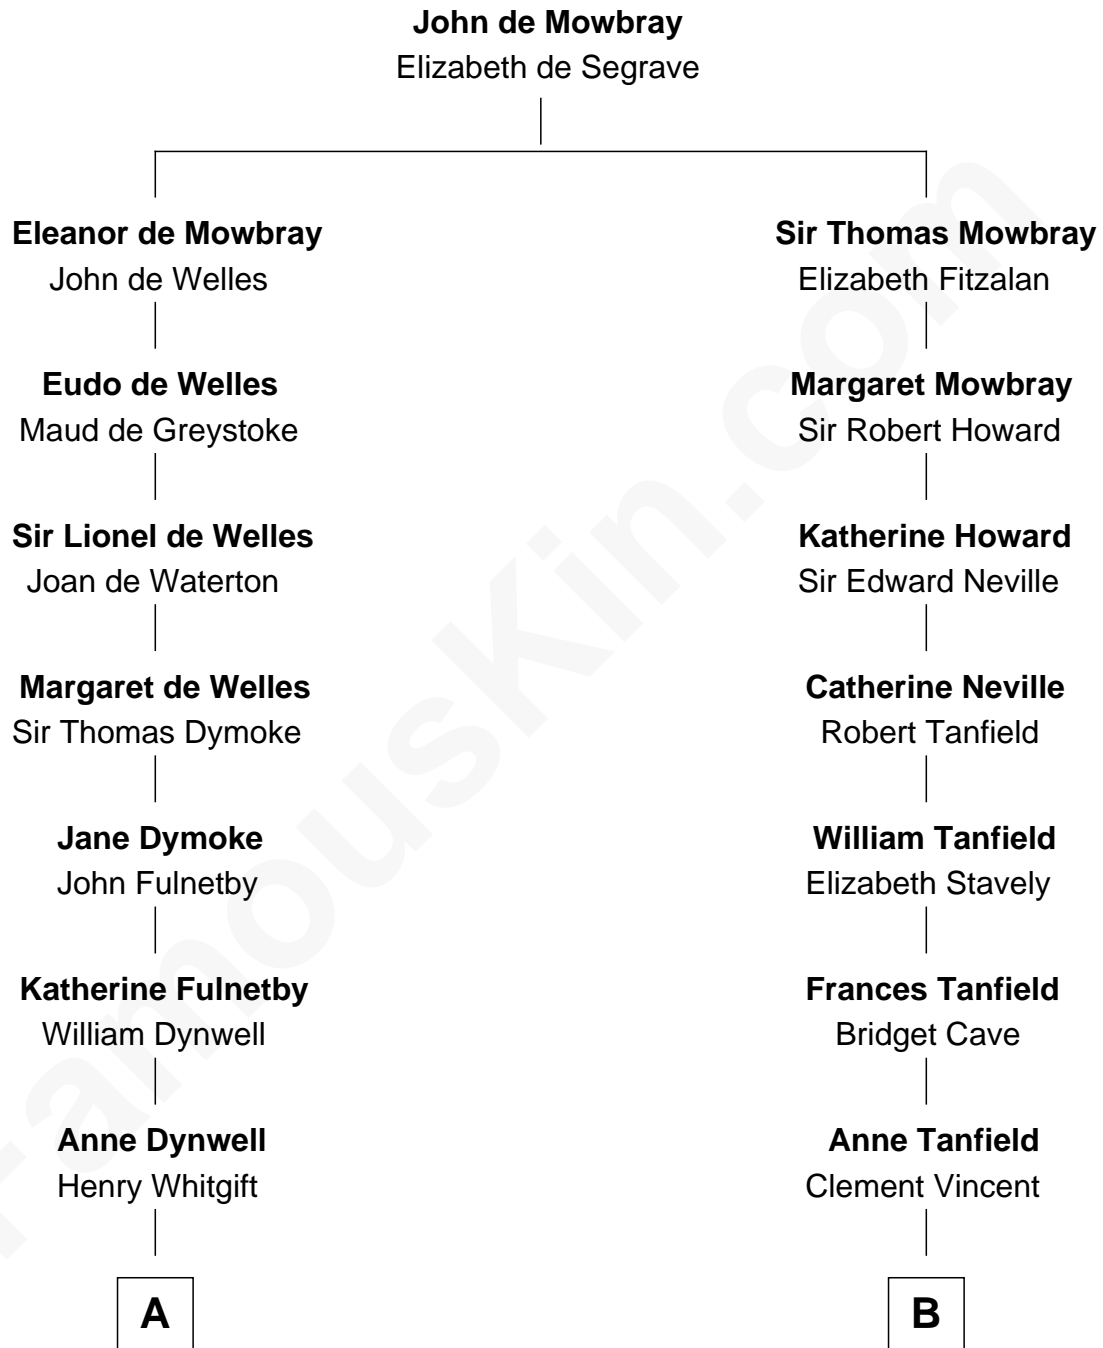

# FamousKin.com Relationship Chart of

**Alan Shepard**

*Mercury and Apollo Astronaut*

16th cousin 3 times removed of

**Fitzhugh Lee**

*40th Governor of Virginia*

**C**

**Annie Elizabeth Bartlett**  
Frederick Johnson Shepard

**Alan Bartlett Shepard**  
Pauline Renza Emerson

**Alan Shepard**  
*Mercury and Apollo Astronaut*

FamousKin.com