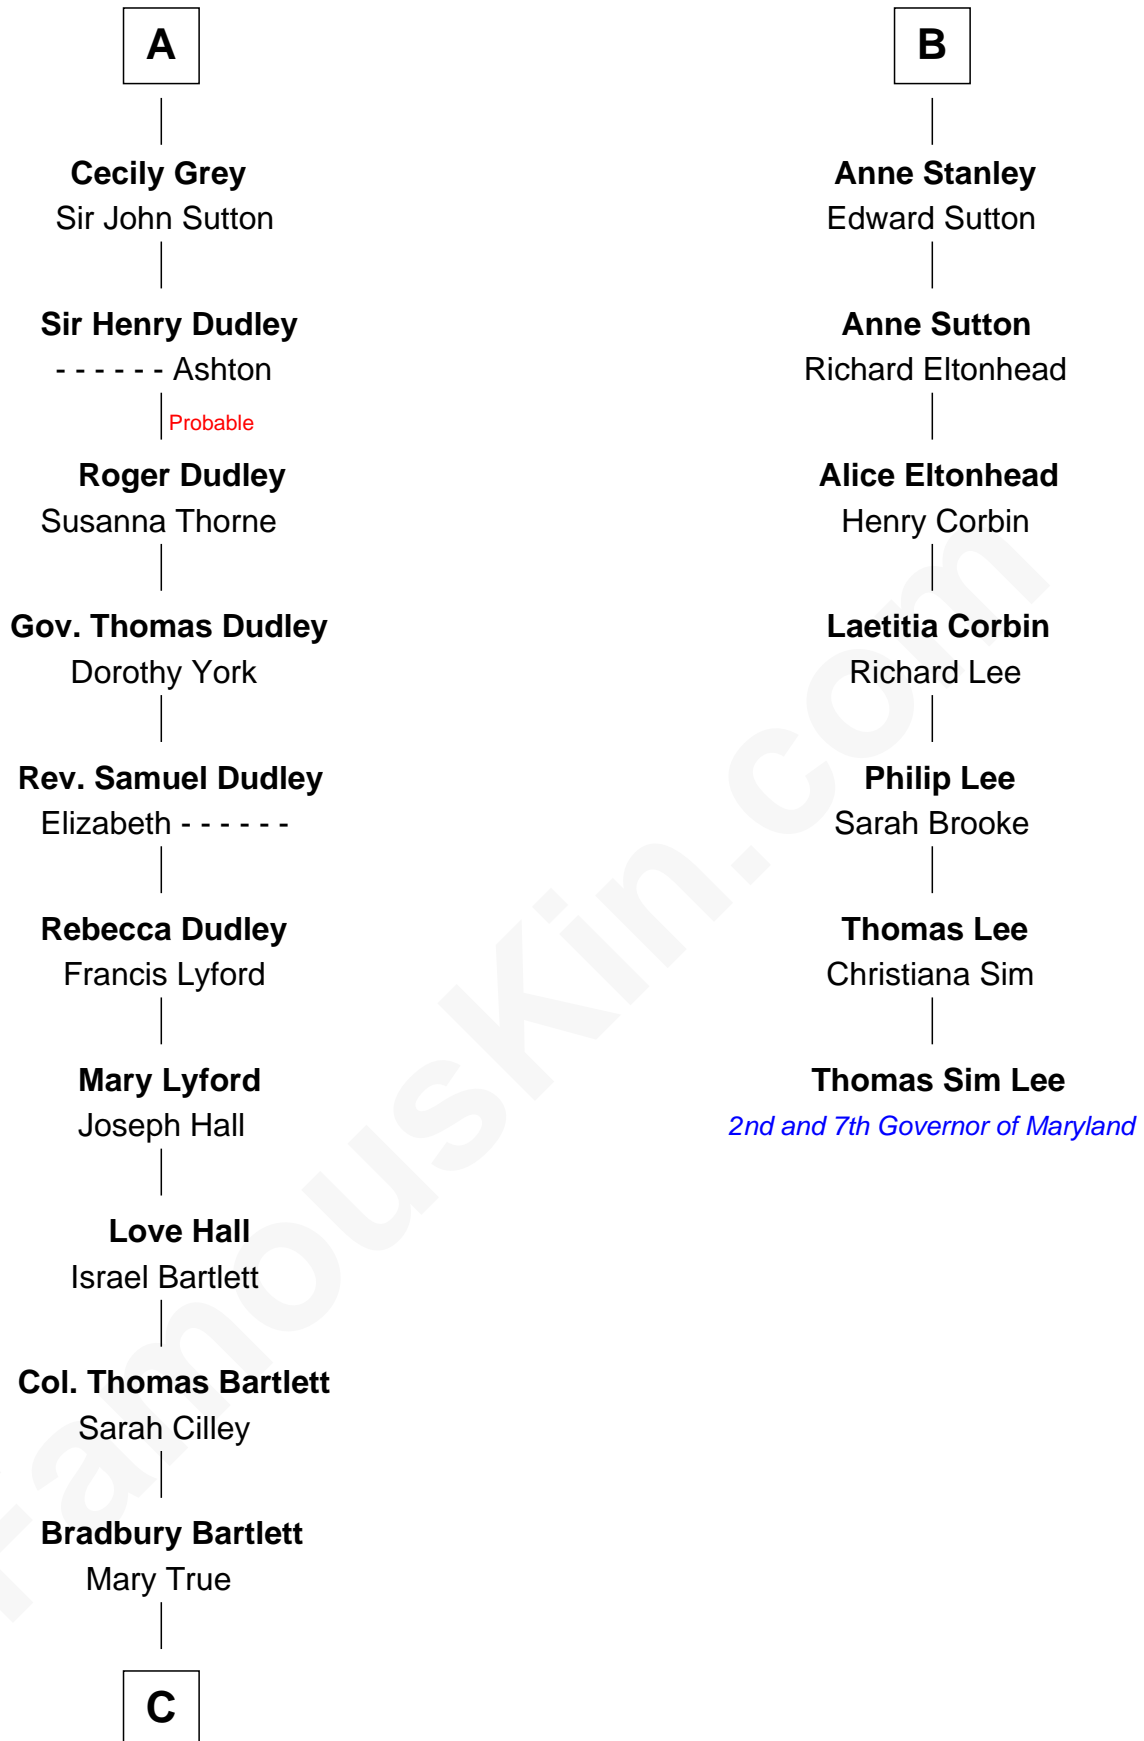

## Relationship Chart of

### Alan Shepard

*Mercury and Apollo Astronaut*

13th cousin 7 times removed of

### Thomas Sim Lee

*2nd and 7th Governor of Maryland*

**C**

—  
**Thomas Bradbury Bartlett**  
Victoria Elizabeth Williams Cilley

—  
**Annie Elizabeth Bartlett**  
Frederick Johnson Shepard

—  
**Alan Bartlett Shepard**  
Pauline Renza Emerson

—  
**Alan Shepard**  
*Mercury and Apollo Astronaut*

FamousKin.com