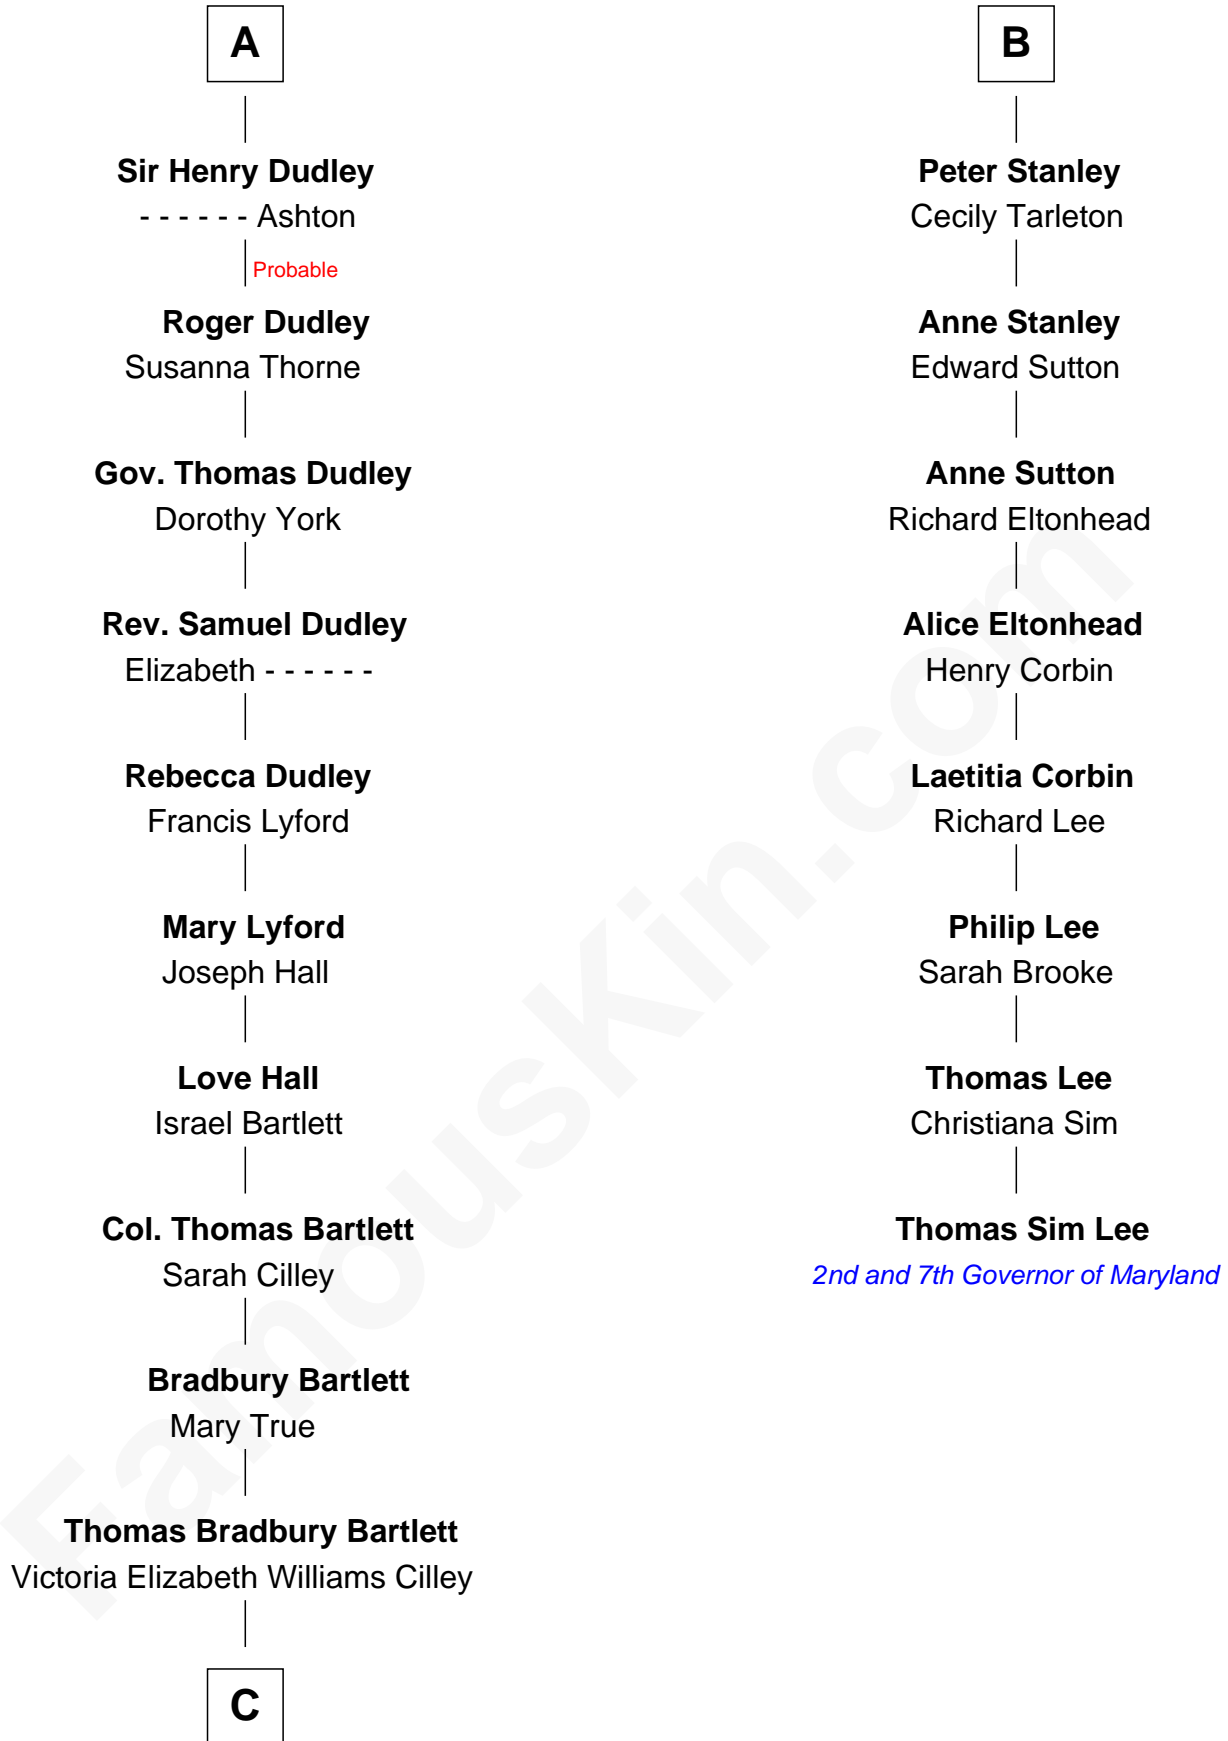

FamousKin.com

Relationship Chart of

Alan Shepard

Mercury and Apollo Astronaut

14th cousin 5 times removed of

Thomas Sim Lee

2nd and 7th Governor of Maryland

Ralph de Stafford

Mary Savage

William Stanley

William Bonville

Katherine Neville

William Stanley

Alice Hoghton

Cecily Bonville

Thomas Grey

Sir William Stanley

Agnes Grosvenor

Cecily Grey

Sir John Sutton

Sir William Stanley

Anne Harington

A

B

C

—
Annie Elizabeth Bartlett
Frederick Johnson Shepard

—
Alan Bartlett Shepard
Pauline Renza Emerson

—
Alan Shepard
Mercury and Apollo Astronaut

FamousKin.com