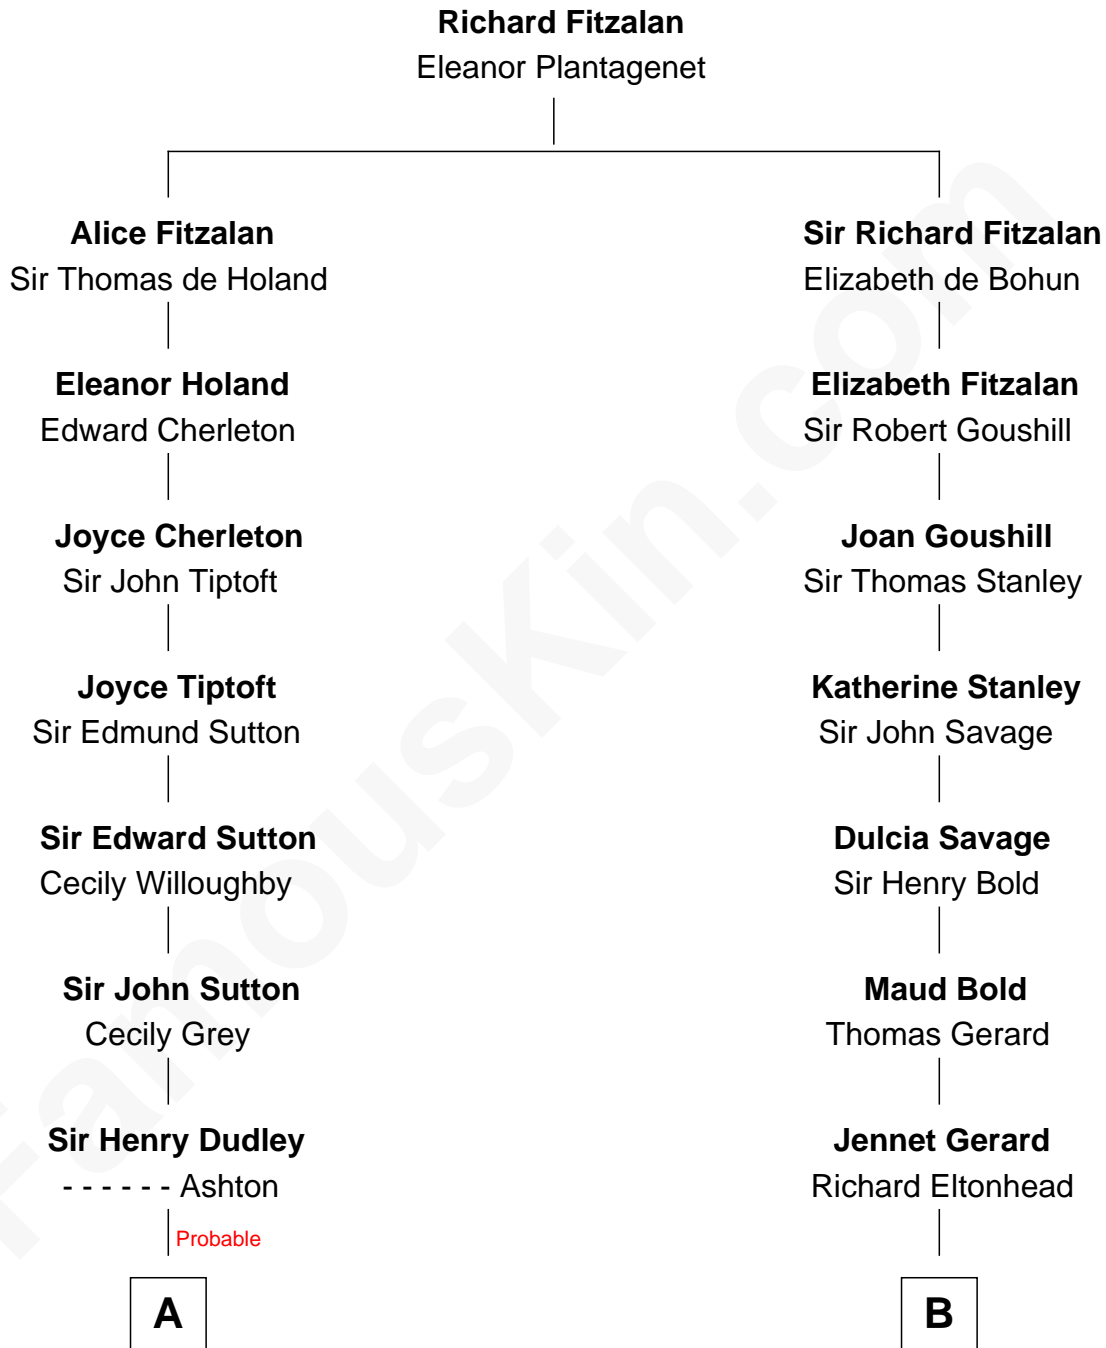

FamousKin.com

Relationship Chart of

Alan Shepard

Mercury and Apollo Astronaut

13th cousin 5 times removed of

Thomas Sim Lee

2nd and 7th Governor of Maryland

C

Alan Bartlett Shepard
Pauline Renza Emerson

Alan Shepard
Mercury and Apollo Astronaut

FamousKin.com