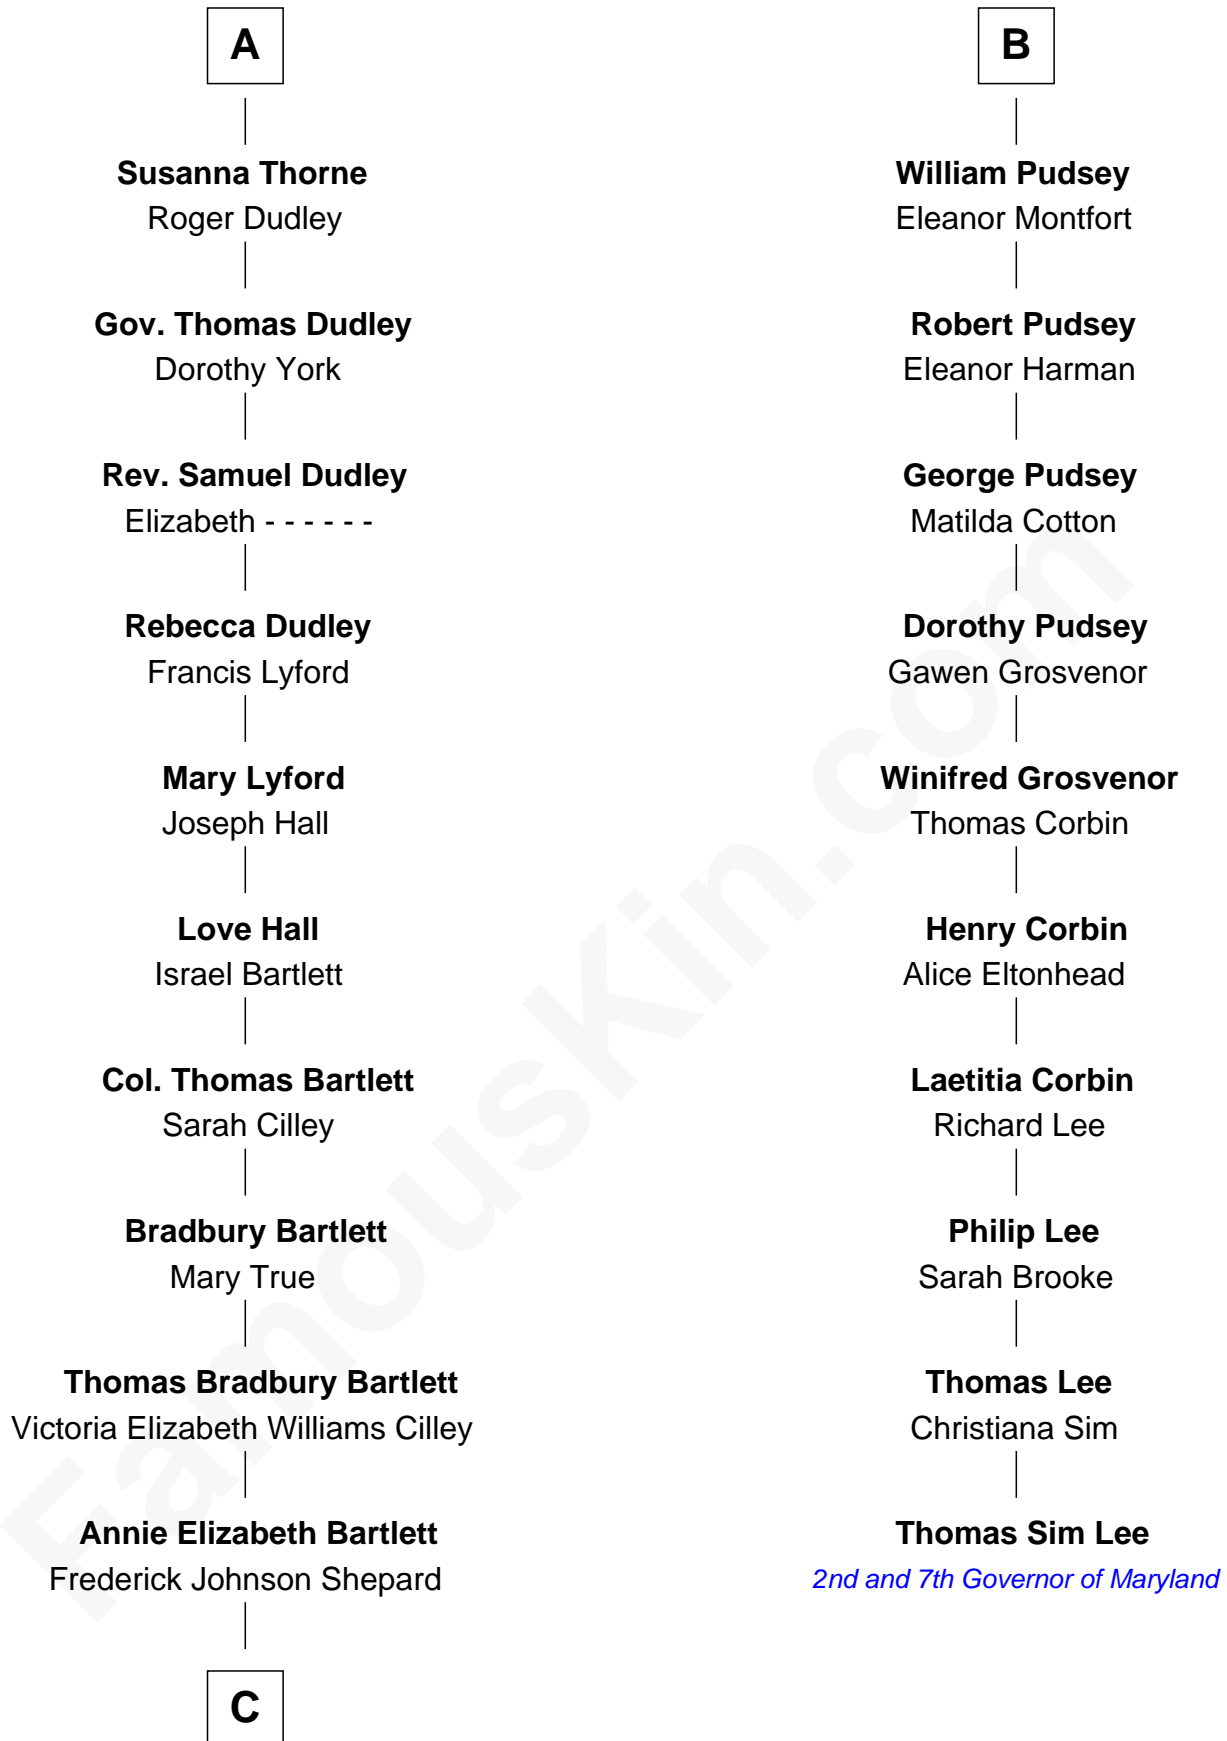

FamousKin.com Relationship Chart of

Alan Shepard

Mercury and Apollo Astronaut

16th cousin 2 times removed of

Thomas Sim Lee

2nd and 7th Governor of Maryland

Sir John Grey

Avice Marmion

C

—
Alan Bartlett Shepard
Pauline Renza Emerson

—
Alan Shepard
Mercury and Apollo Astronaut

FamousKin.com