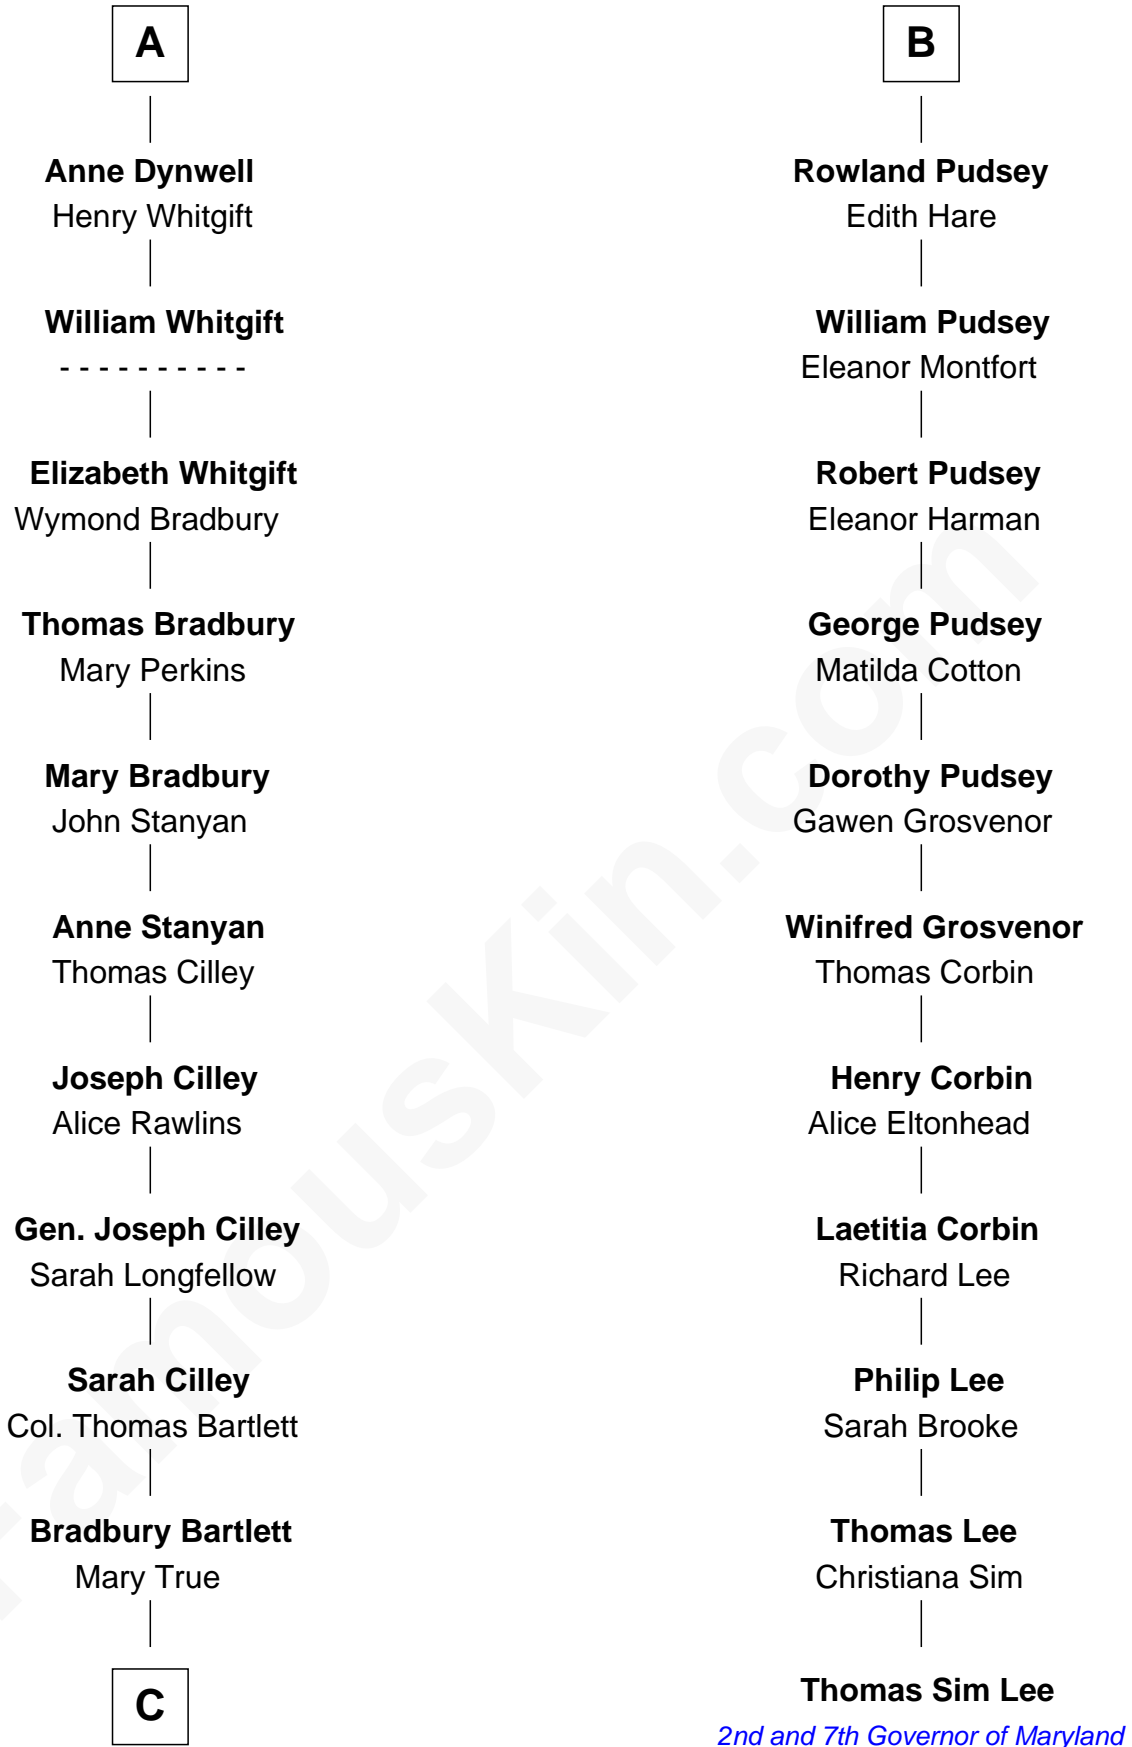

FamousKin.com
Relationship Chart of
Alan Shepard

Mercury and Apollo Astronaut

17th cousin 3 times removed of

Thomas Sim Lee

2nd and 7th Governor of Maryland

Sir Geoffrey le Scrope

Ivetta de Ros

Sir Stephen le Scrope

Margaret de Welles

Jane Dymoke

John Fulnetby

Katherine Fulnetby

William Dynwell

A

Henry Scrope

Joan - - - - -

Joan Scrope

Henry Fitzhugh

Henry FitzHugh

Elizabeth Grey

Eleanor Fitzhugh

Sir Thomas Tunstall

Margaret Tunstall

Sir Ralph Pudsey

Sir John Pudsey

Grace Hamerton

Henry Pudsey

Margaret Conyers

B

C

—
Thomas Bradbury Bartlett
Victoria Elizabeth Williams Cilley

—
Annie Elizabeth Bartlett
Frederick Johnson Shepard