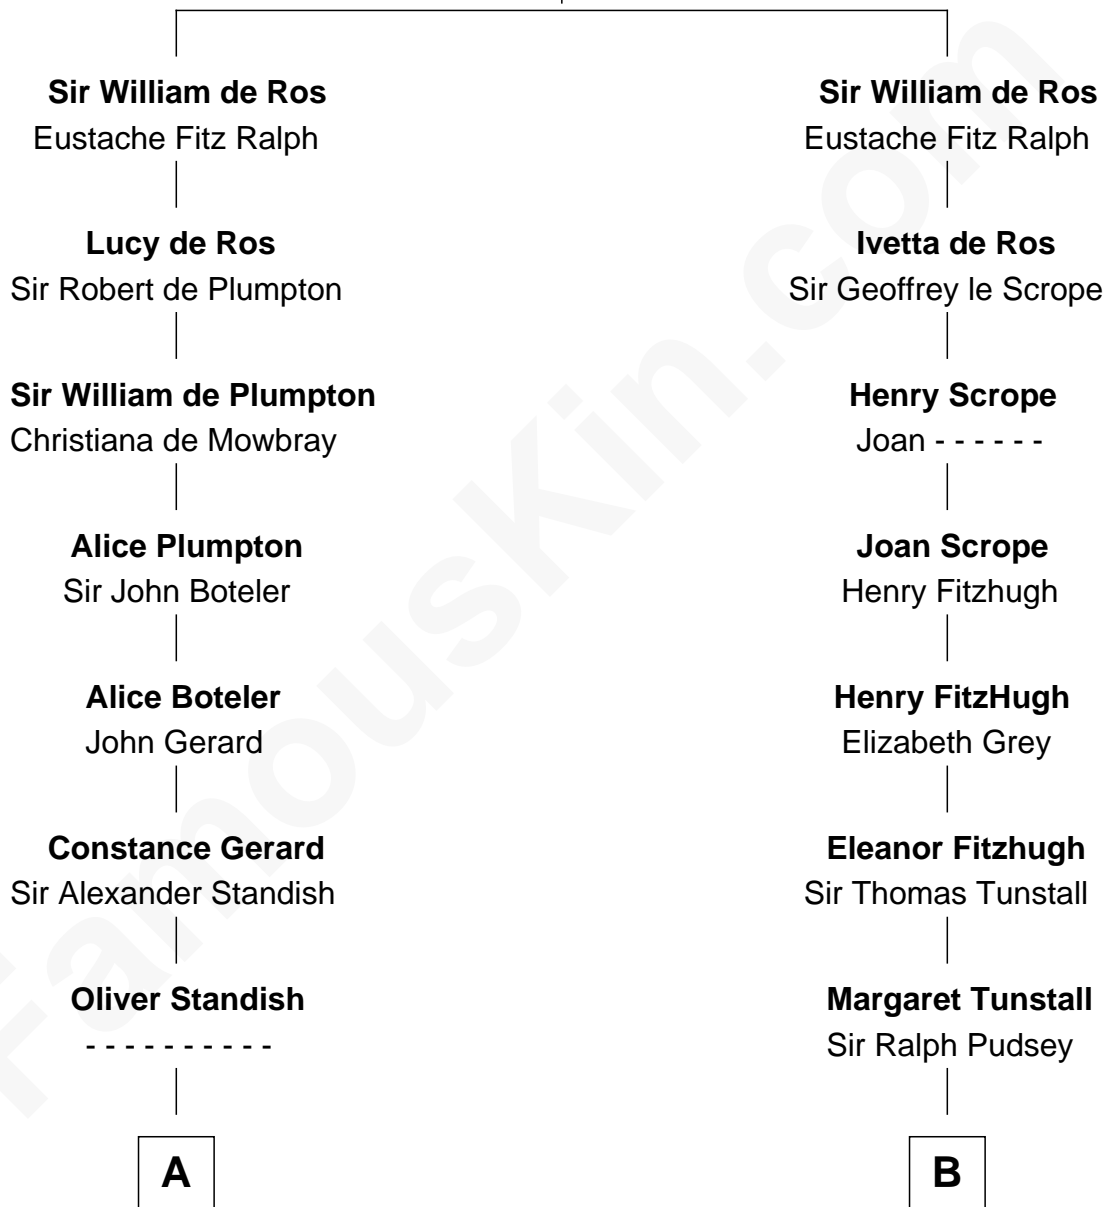

## Relationship Chart of

### Alan Shepard

*Mercury and Apollo Astronaut*

19th cousin 2 times removed of

### Thomas Sim Lee

*2nd and 7th Governor of Maryland*

**Sir William de Ros**

Lucy FitzPiers

**C**

**Abraham Emerson**

Mary Benley Eaton

**Charles Stillman Emerson**