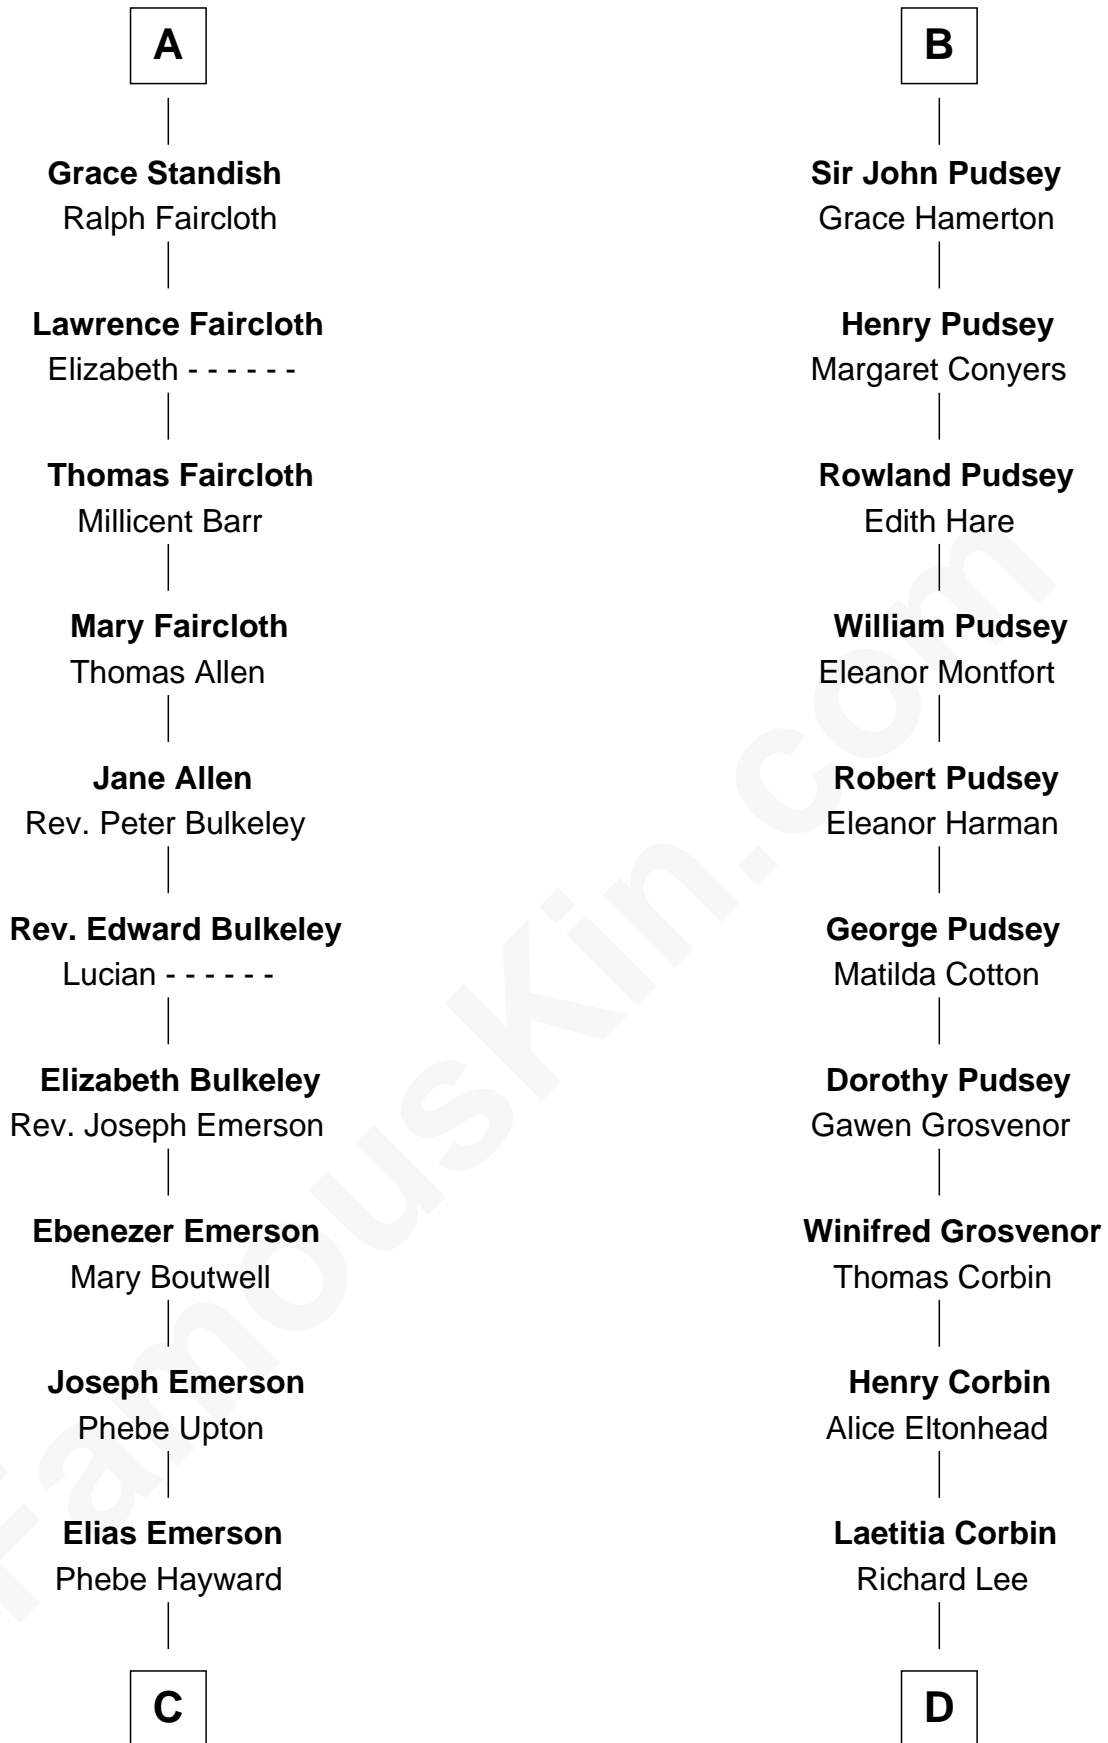

FamousKin.com

Relationship Chart of

Alan Shepard

Mercury and Apollo Astronaut

19th cousin 2 times removed of

Thomas Sim Lee

2nd and 7th Governor of Maryland

Ralph FitzHugh