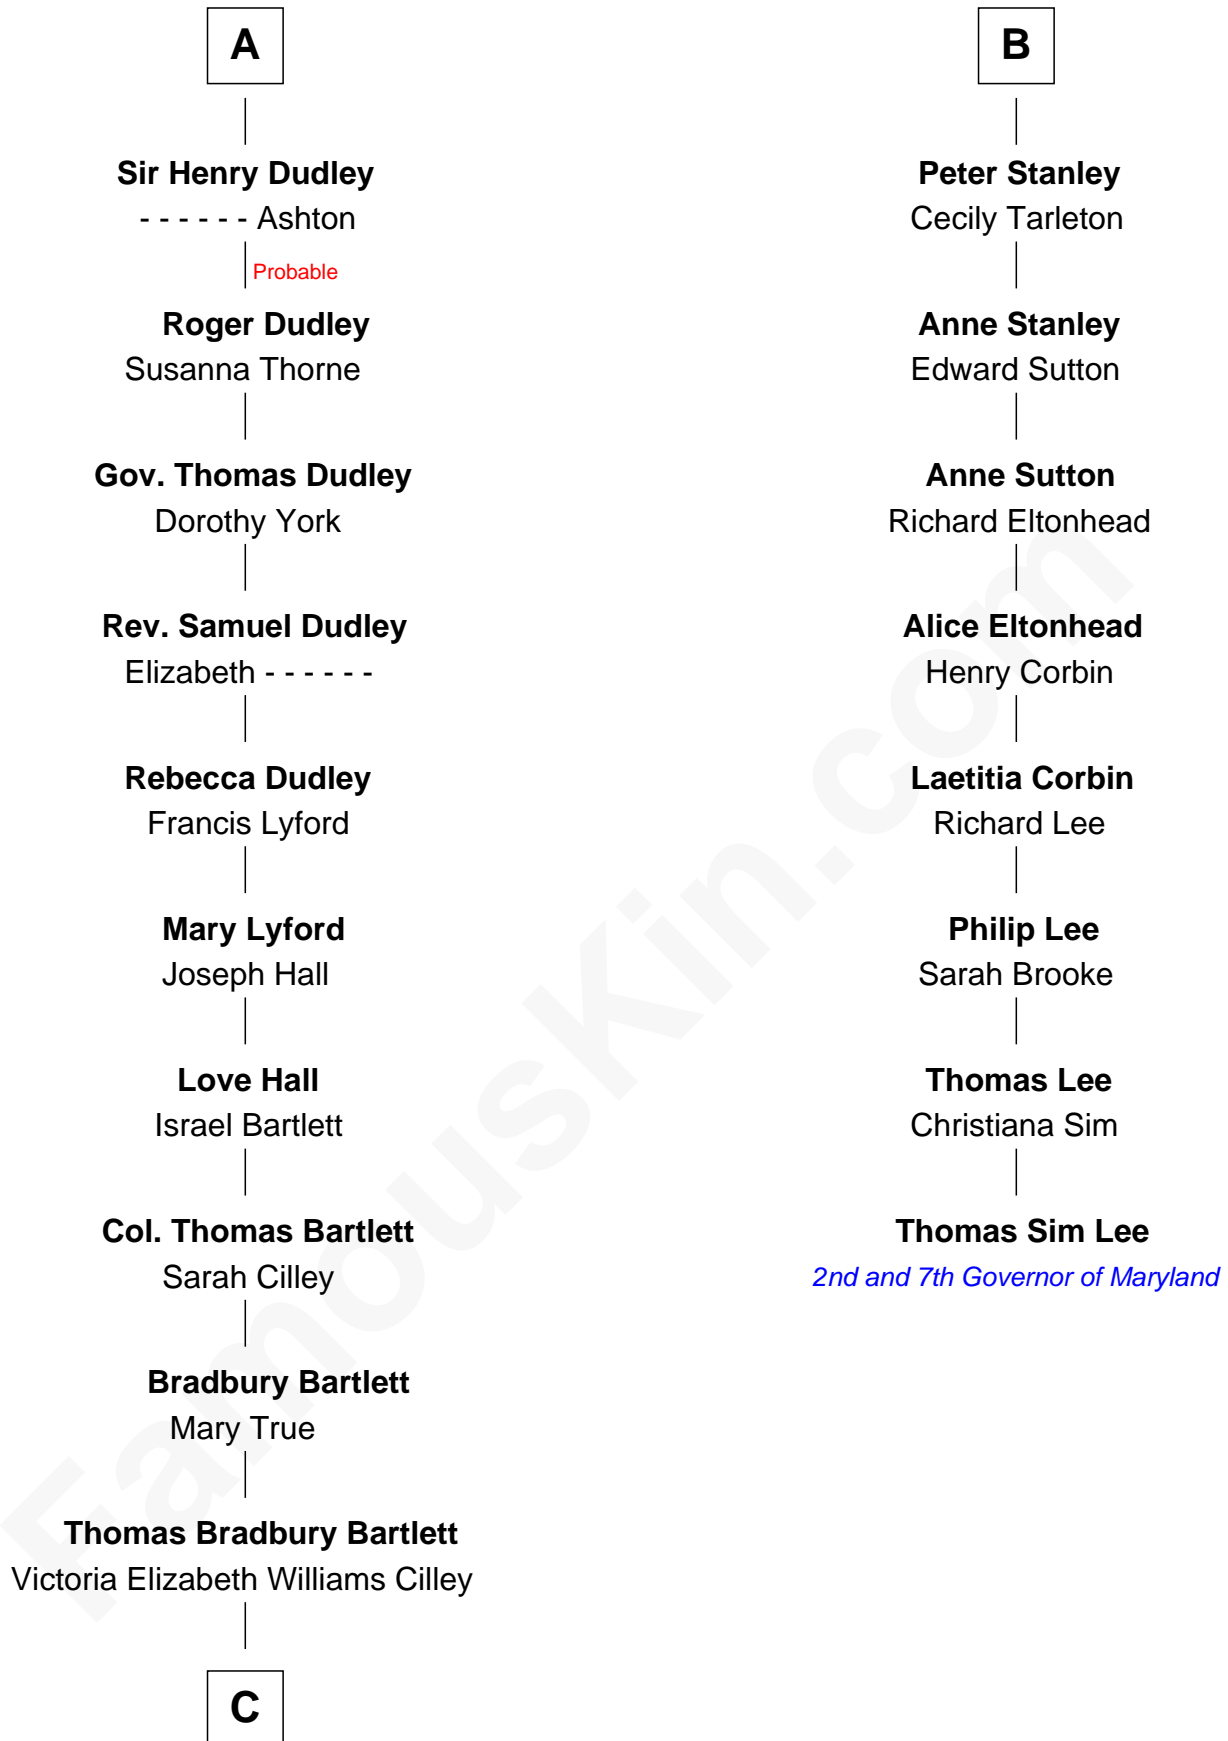

FamousKin.com Relationship Chart of

Alan Shepard

Mercury and Apollo Astronaut

14th cousin 5 times removed of

Thomas Sim Lee

2nd and 7th Governor of Maryland

Sir Robert de Holland

Maude la Zouche

C

—
Annie Elizabeth Bartlett
Frederick Johnson Shepard

—
Alan Bartlett Shepard
Pauline Renza Emerson

—
Alan Shepard
Mercury and Apollo Astronaut

FamousKin.com