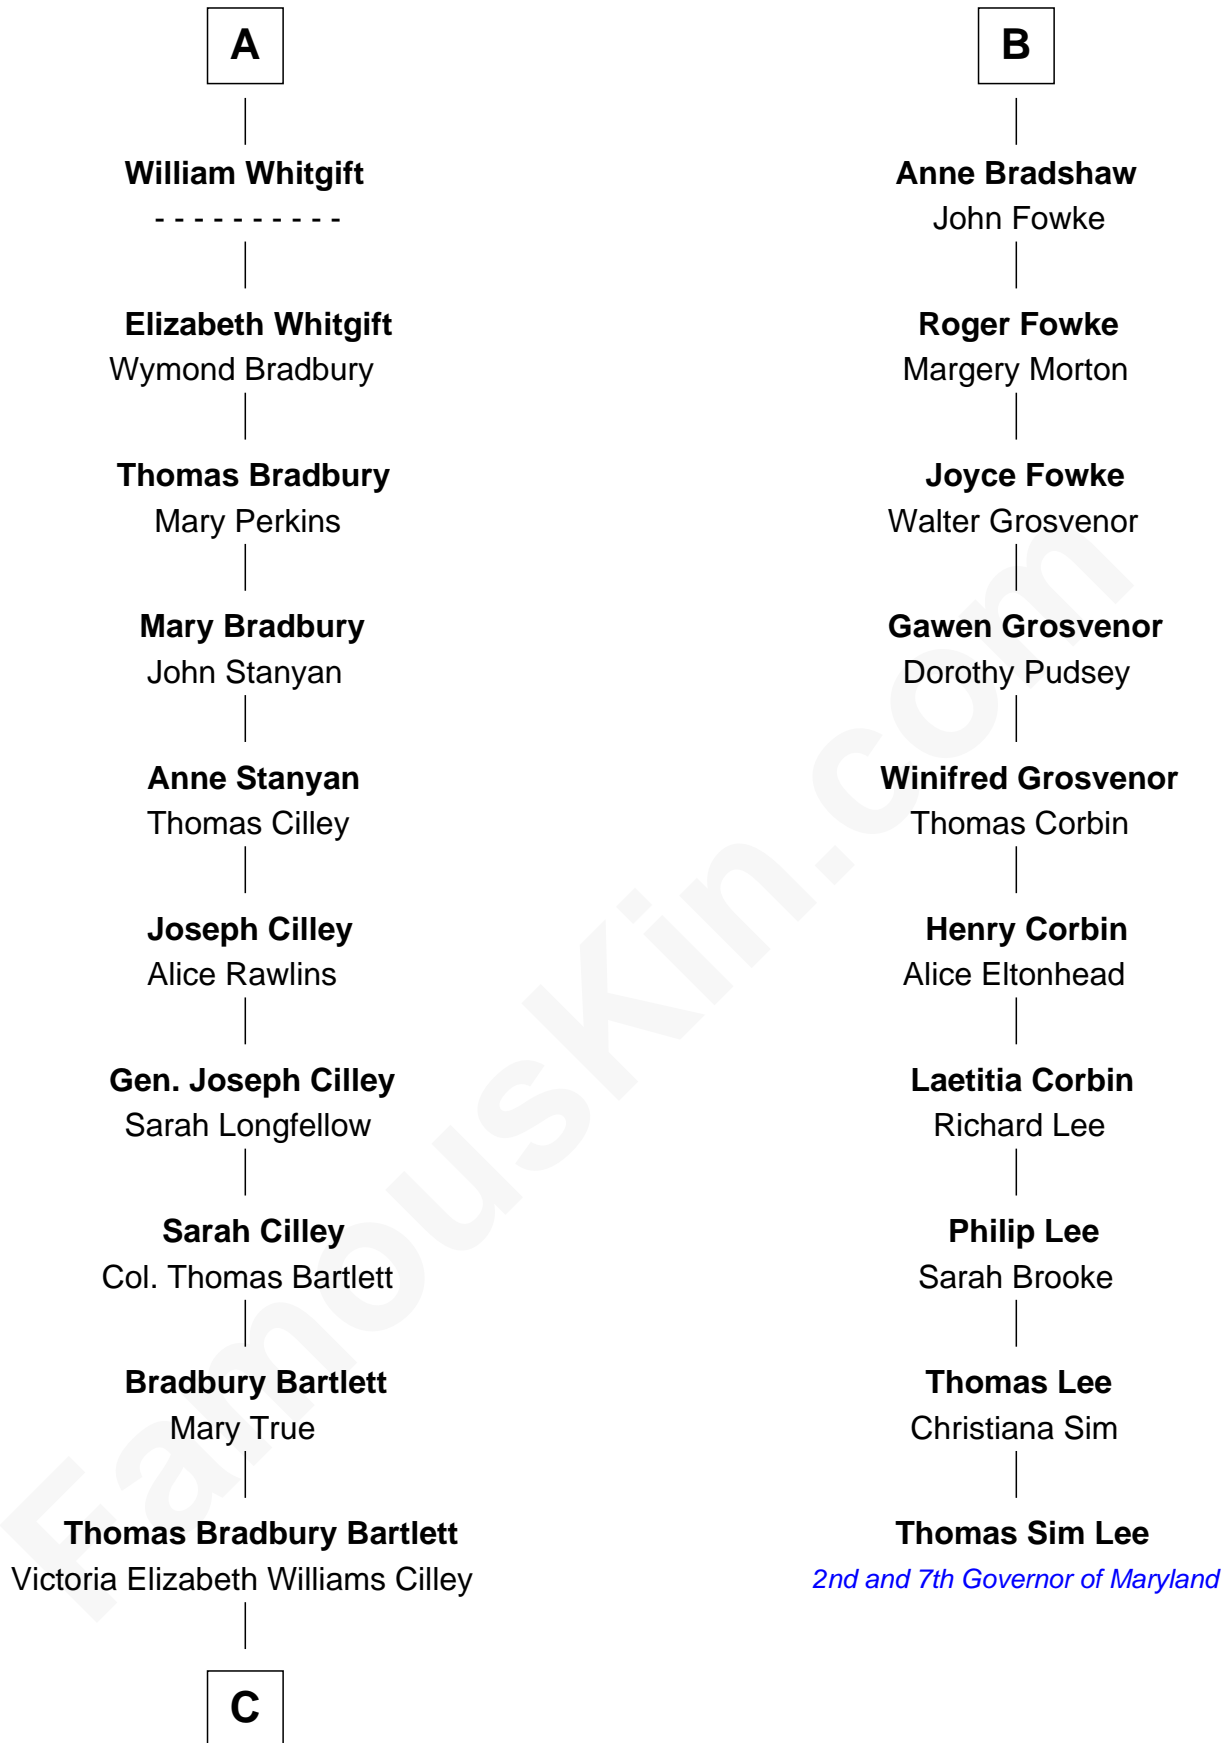

### Alan Shepard

*Mercury and Apollo Astronaut*

16th cousin 3 times removed of

**Margaret de Welles**  
Sir Thomas Dymoke

**Jane Dymoke**  
John Fulnetby

**Katherine Fulnetby**  
William Dynwell

**Anne Dynwell**  
Henry Whitgift

**A**

**Margery de Welles**  
Stephen le Scrope

**Maude le Scrope**  
Sir Baldwin Freville

**Joyce Freville**  
Sir Roger Aston

**Sir Robert Aston**  
Isabel Brereton

**John Aston**  
Elizabeth Delves

**Margaret Aston**  
John Kinnersley

**Isabel Kinnersley**  
John Bradshaw

**B**

**C**

**Annie Elizabeth Bartlett**  
Frederick Johnson Shepard

**Alan Bartlett Shepard**  
Pauline Renza Emerson

**Alan Shepard**  
*Mercury and Apollo Astronaut*

FamousKin.com