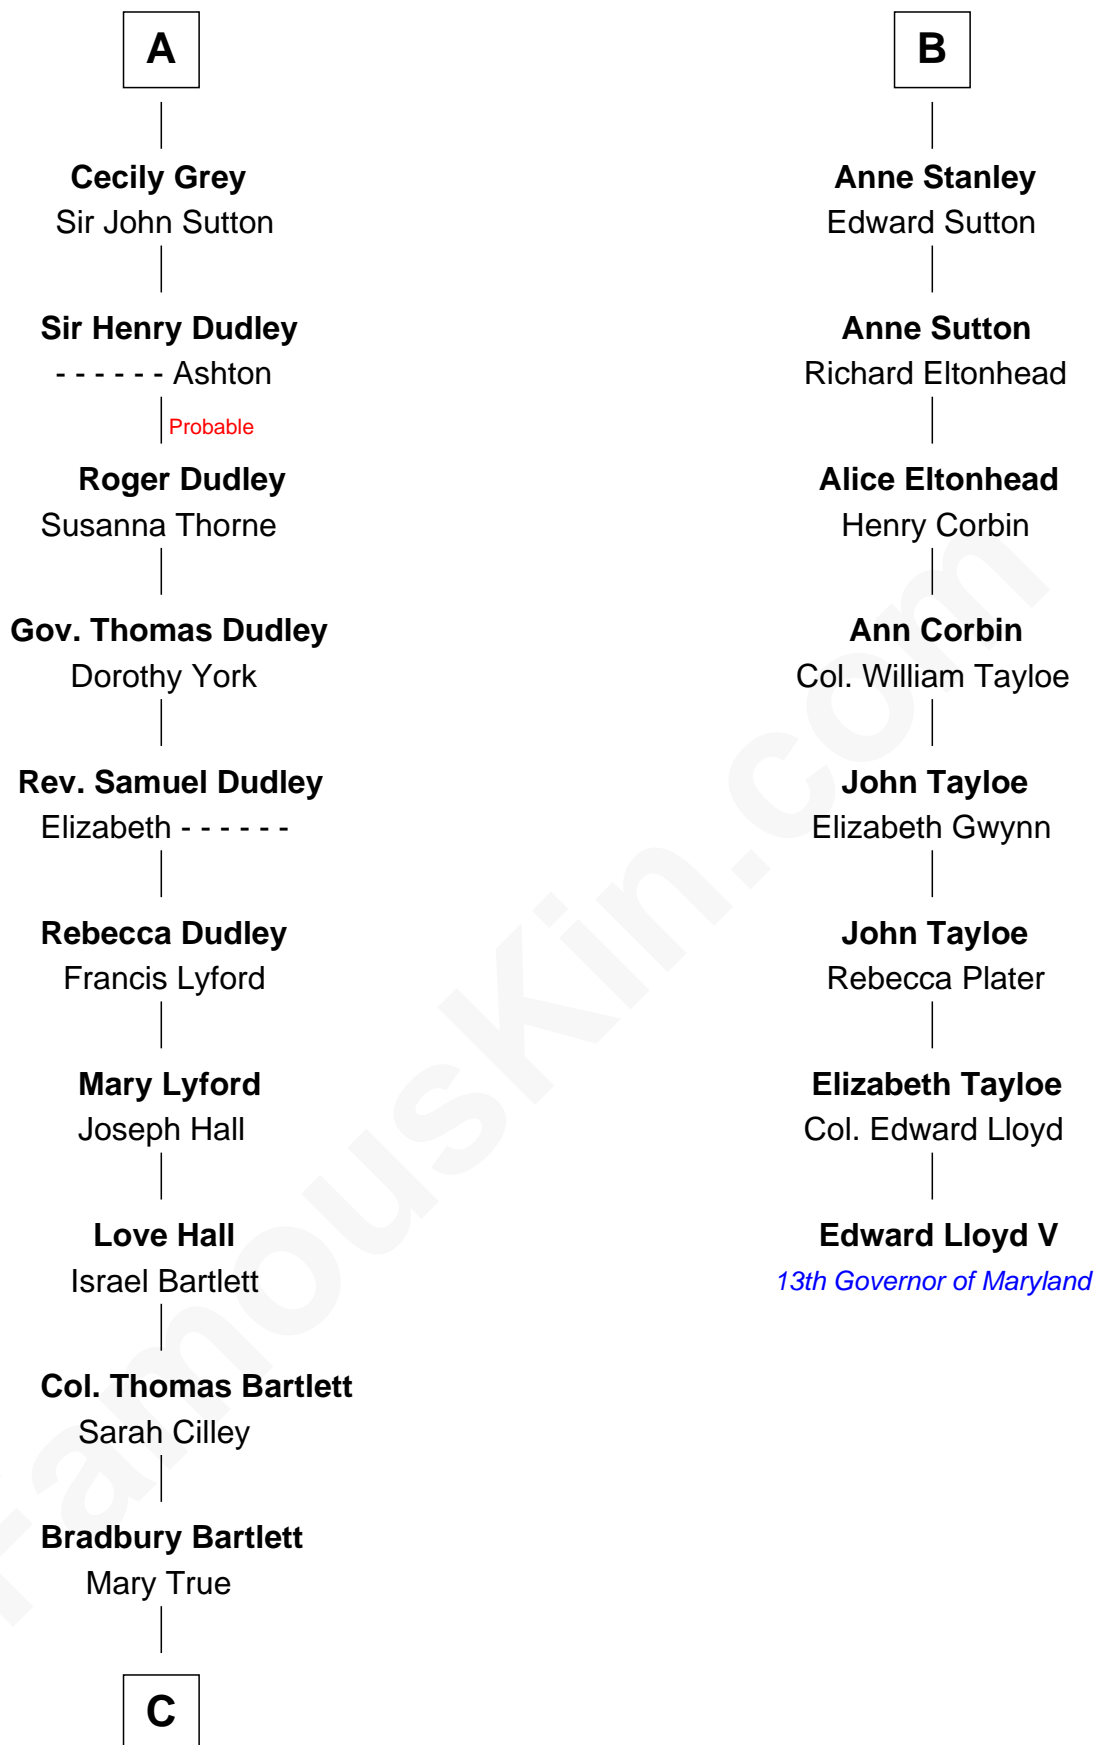

# FamousKin.com Relationship Chart of

**Alan Shepard**

*Mercury and Apollo Astronaut*

14th cousin 6 times removed of

**Edward Lloyd V**

*13th Governor of Maryland*

**Sir John de Harington**

Joan - - - - -

Katherine Banastre

**Sir Nicholas Harington**

Isabel English

**Sir William Harington**

Margaret de Neville

**Agnes Harington**

Sir Alexander Radcliffe

**Isabel Radcliffe**

Sir James Harington

**Anne Harington**

Sir William Stanley

**Peter Stanley**

Cecily Tarleton

**B**

**C**

—  
**Thomas Bradbury Bartlett**  
Victoria Elizabeth Williams Cilley

—  
**Annie Elizabeth Bartlett**  
Frederick Johnson Shepard

—  
**Alan Bartlett Shepard**  
Pauline Renza Emerson

—  
**Alan Shepard**  
*Mercury and Apollo Astronaut*

FamousKin.com