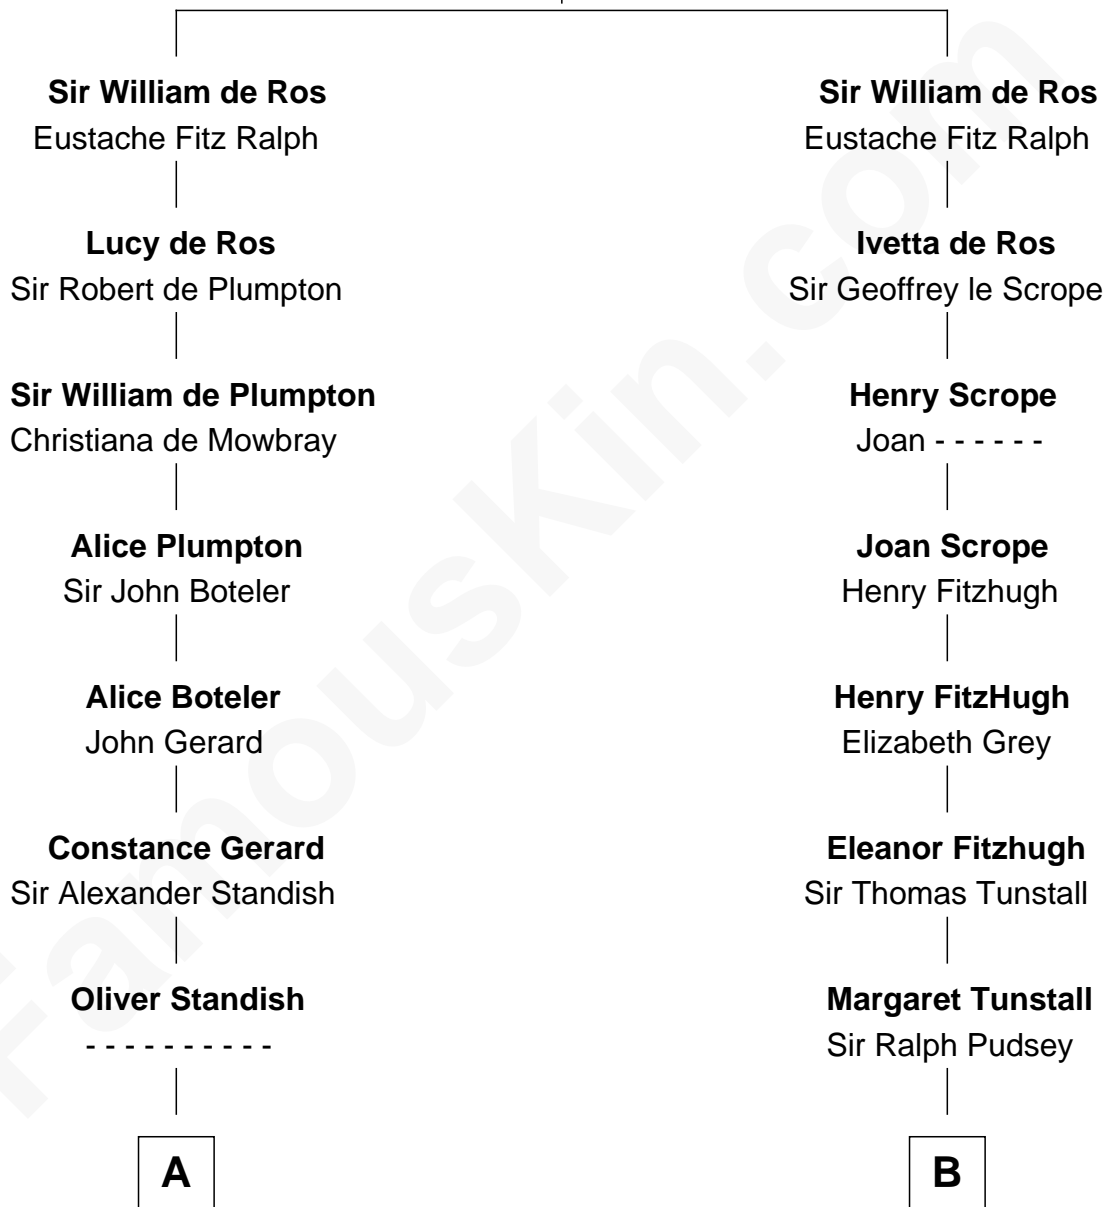

FamousKin.com Relationship Chart of

Alan Shepard

Mercury and Apollo Astronaut

20th cousin 1 time removed of

Edward Lloyd V

13th Governor of Maryland

Sir William de Ros

Lucy FitzPiers