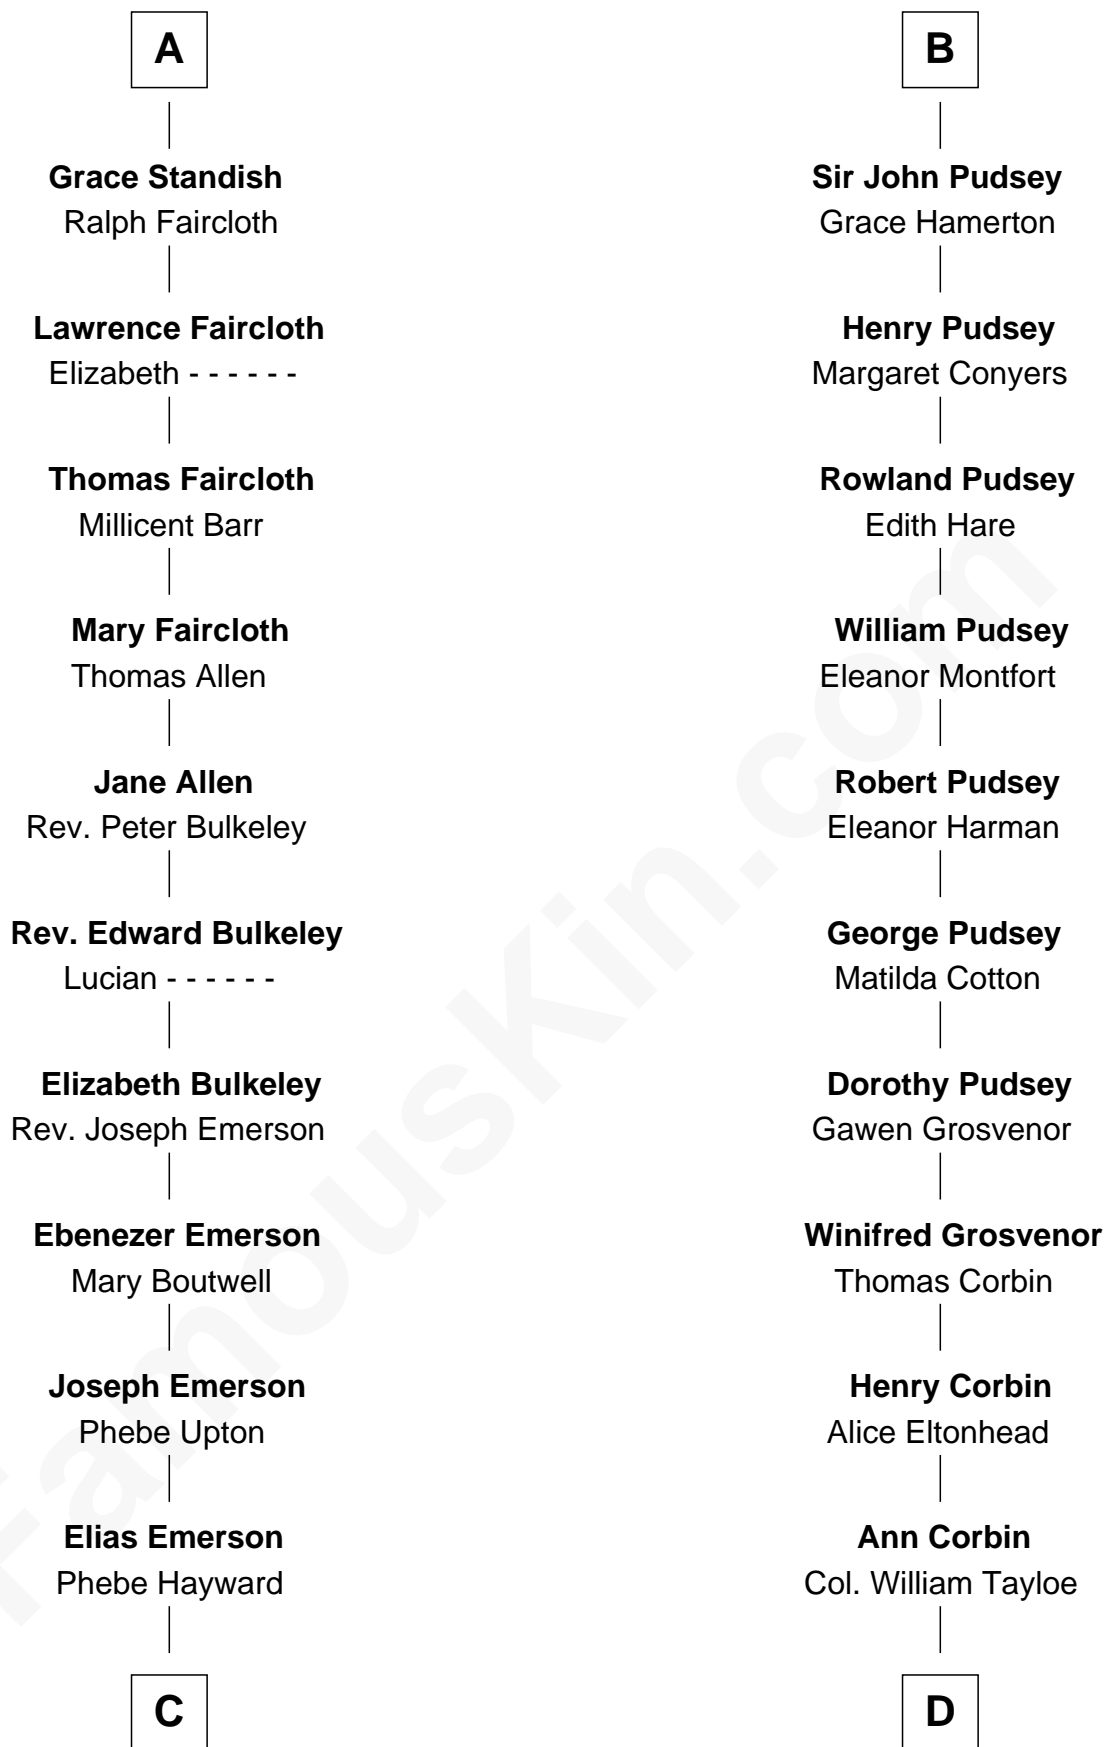

FamousKin.com Relationship Chart of

Alan Shepard

Mercury and Apollo Astronaut

20th cousin 1 time removed of

Edward Lloyd V

13th Governor of Maryland

Sir William de Ros

Lucy FitzPiers