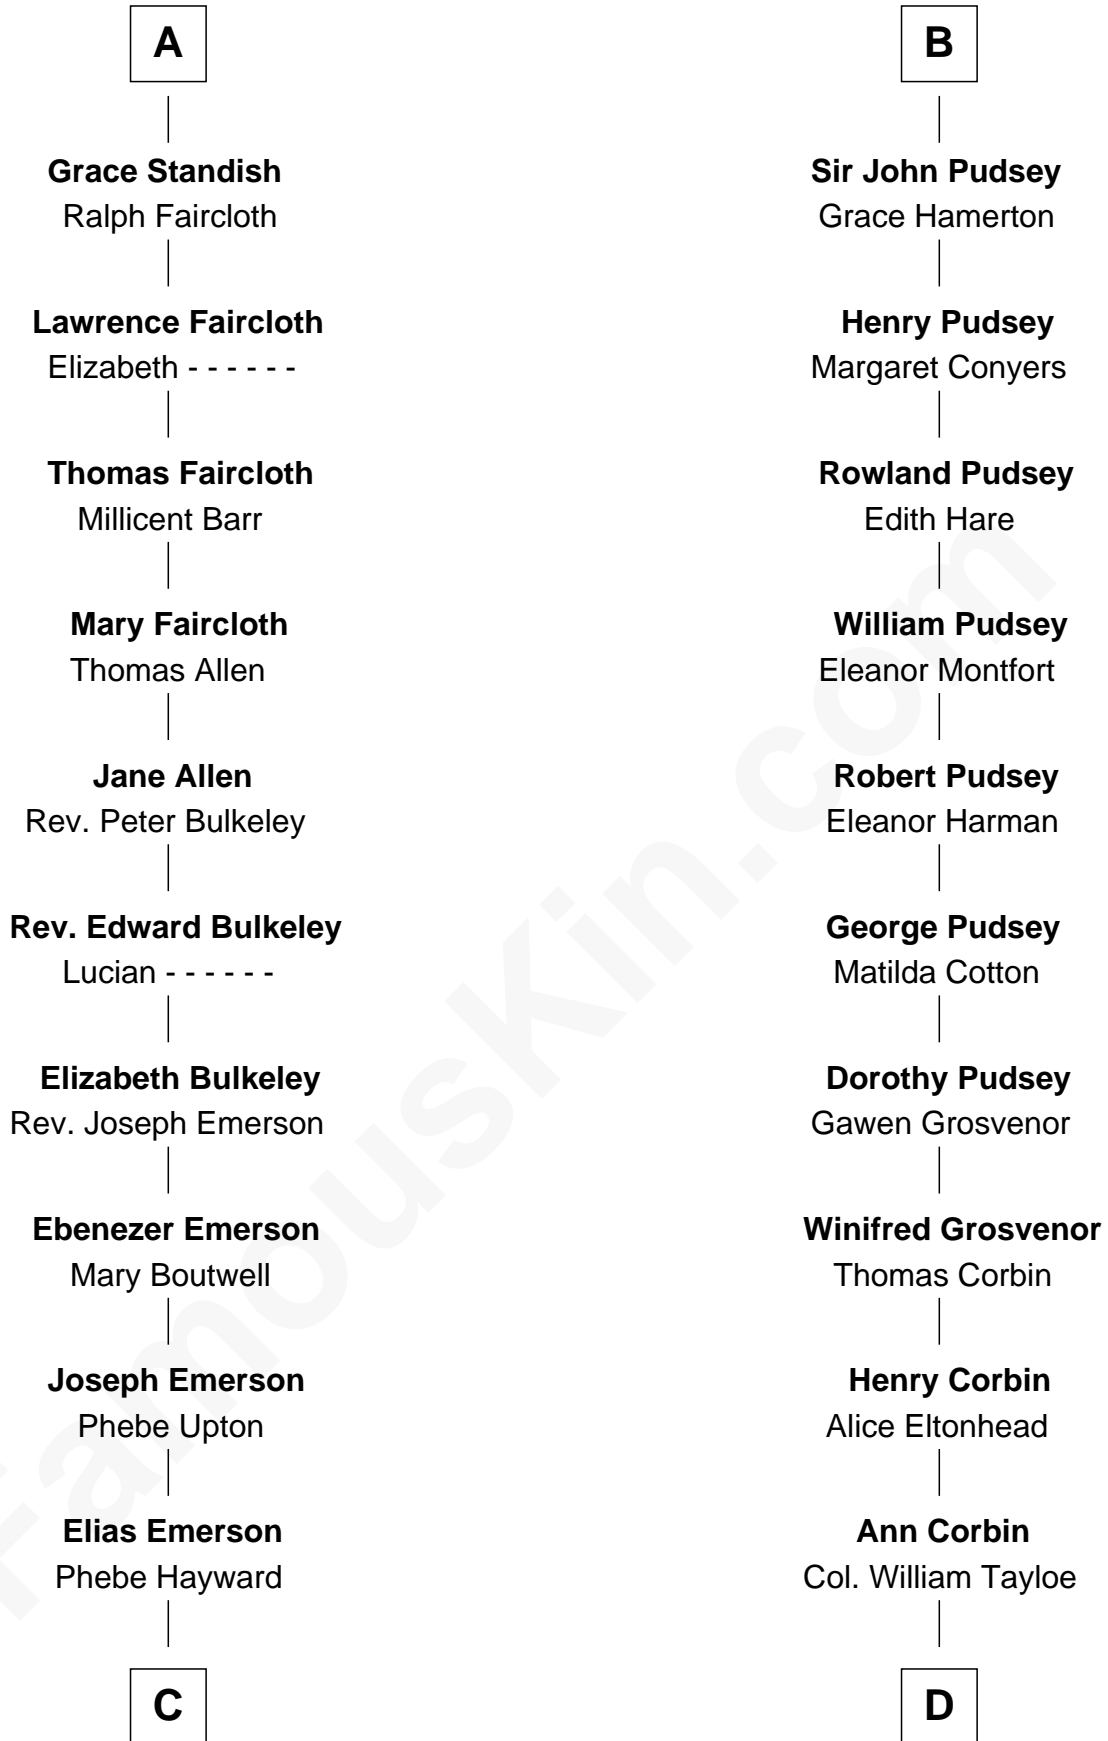

FamousKin.com

Relationship Chart of

Alan Shepard

Mercury and Apollo Astronaut

20th cousin 1 time removed of

Edward Lloyd V

13th Governor of Maryland

Ralph FitzHugh