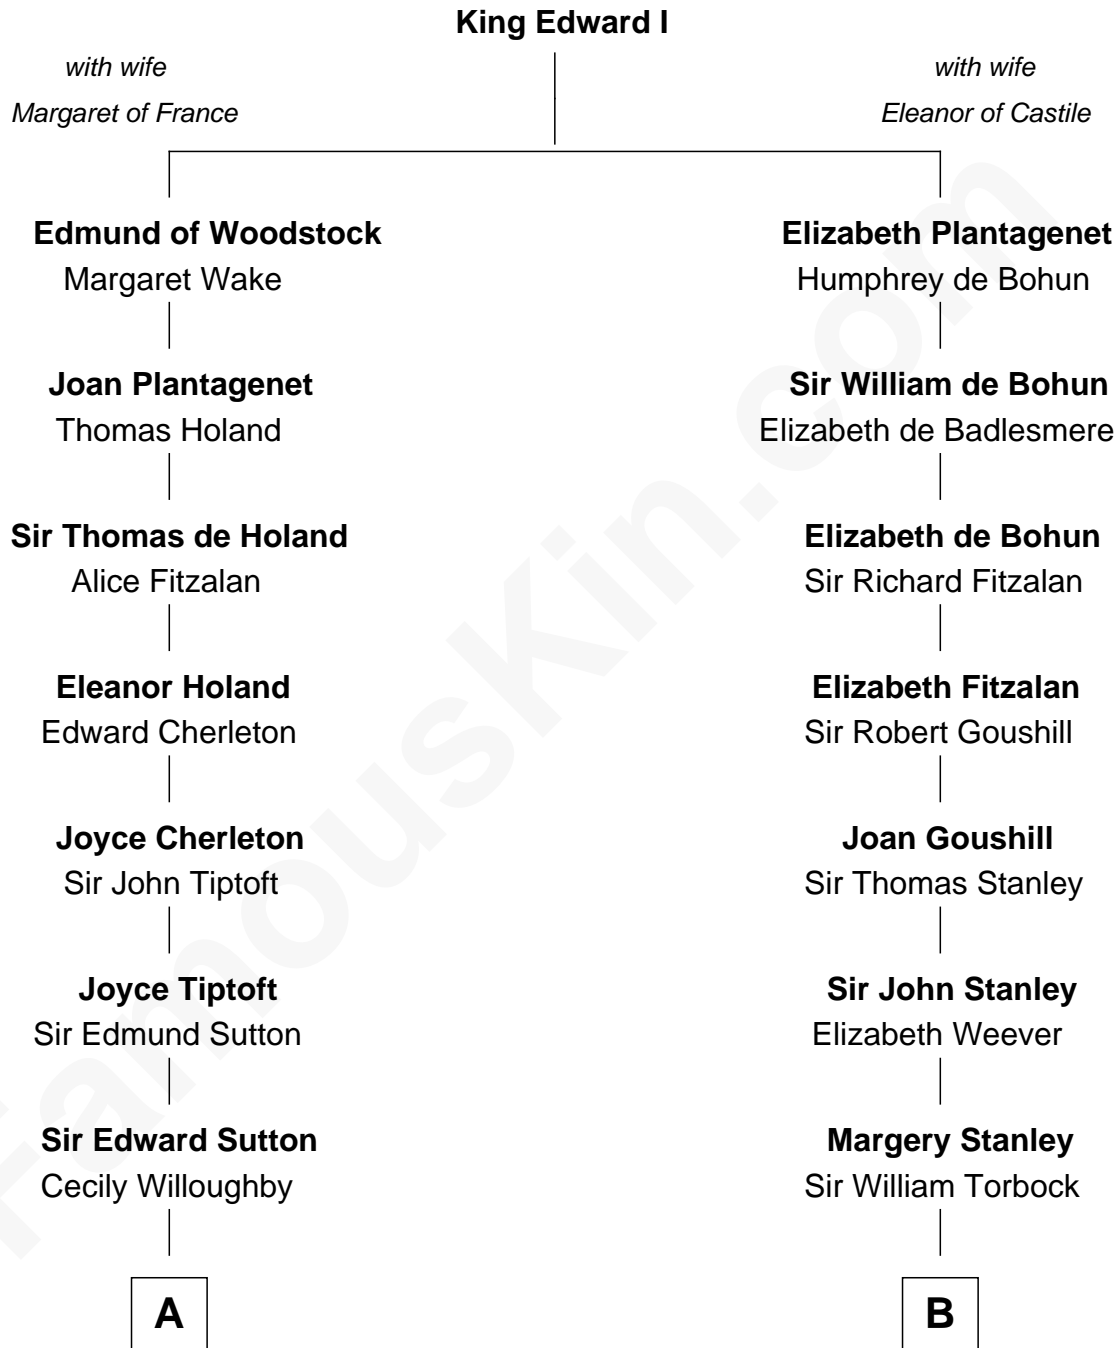

FamousKin.com Relationship Chart of

Alan Shepard

Mercury and Apollo Astronaut

18th cousin 2 times removed of

Henry Lloyd

40th Governor of Maryland

C

Thomas Bradbury Bartlett
Victoria Elizabeth Williams Cilley

Annie Elizabeth Bartlett
Frederick Johnson Shepard

Alan Bartlett Shepard
Pauline Renza Emerson

Alan Shepard
Mercury and Apollo Astronaut

D

Daniel Lloyd
Catherine Henry

Henry Lloyd
40th Governor of Maryland