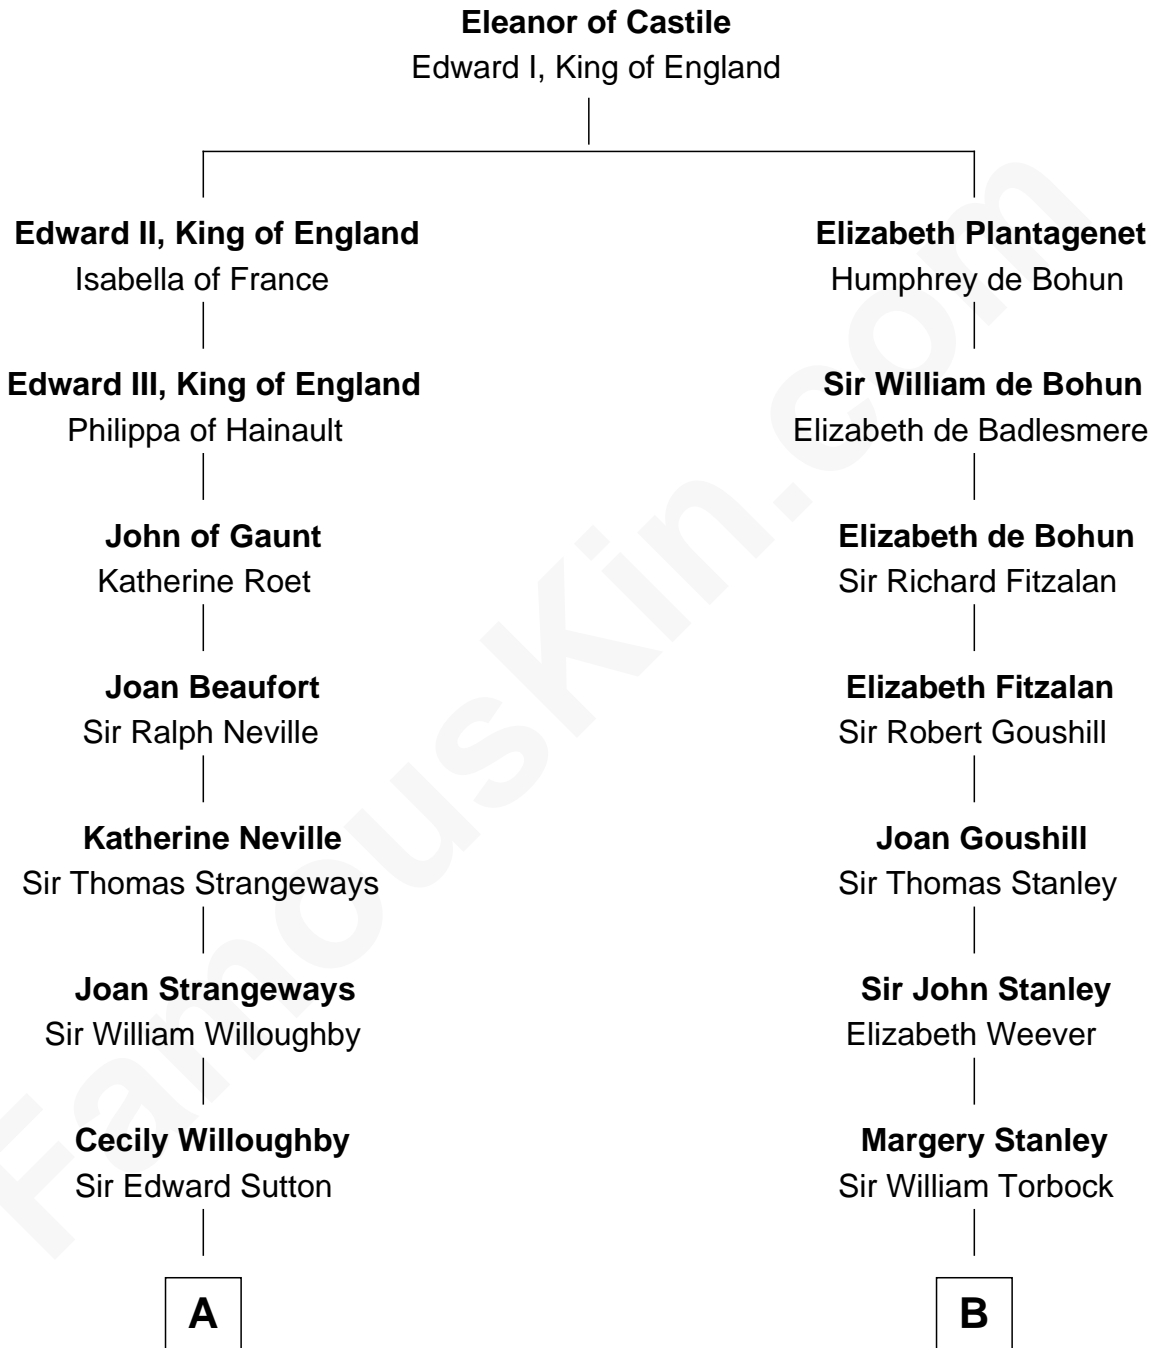

FamousKin.com Relationship Chart of

Alan Shepard

Mercury and Apollo Astronaut

18th cousin 2 times removed of

Henry Lloyd

40th Governor of Maryland

C

Thomas Bradbury Bartlett
Victoria Elizabeth Williams Cilley

Annie Elizabeth Bartlett
Frederick Johnson Shepard

Alan Bartlett Shepard
Pauline Renza Emerson

Alan Shepard
Mercury and Apollo Astronaut

D

Daniel Lloyd
Catherine Henry

Henry Lloyd
40th Governor of Maryland