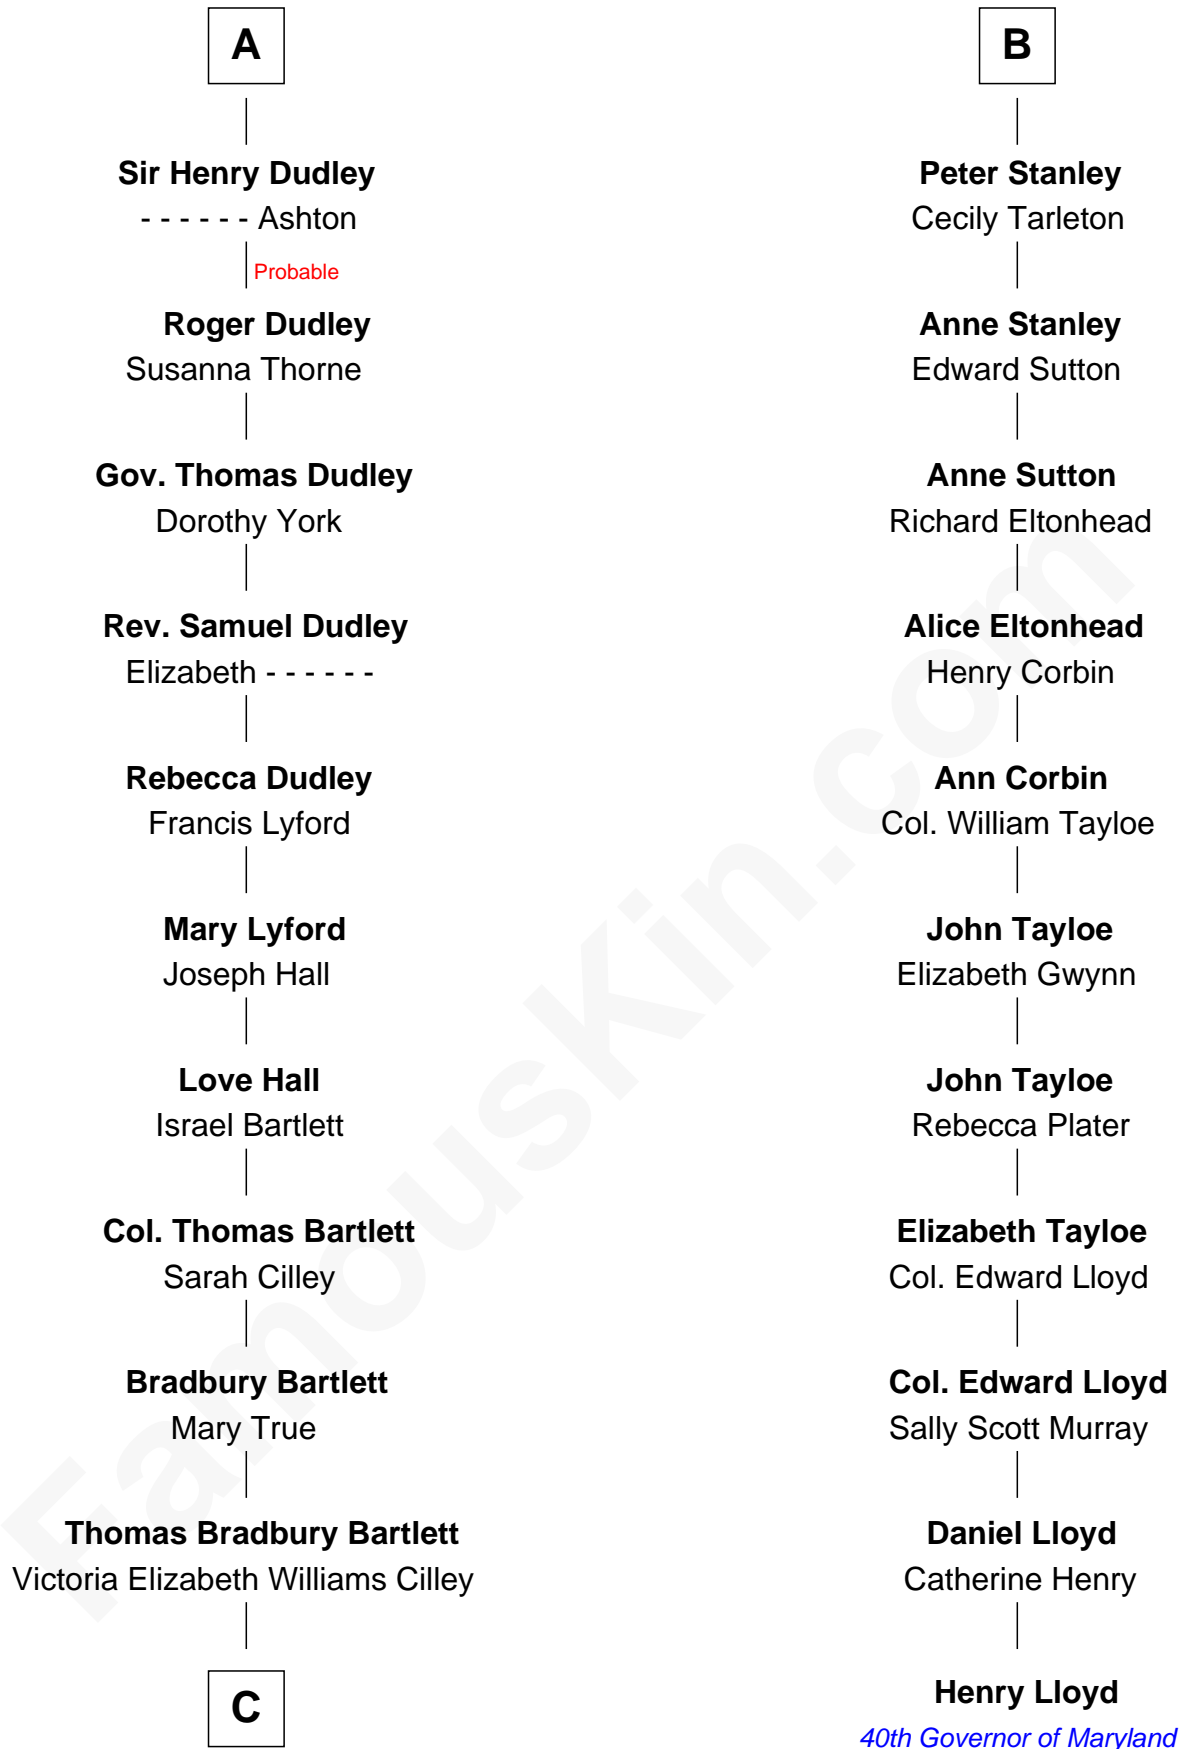

FamousKin.com Relationship Chart of

Alan Shepard

Mercury and Apollo Astronaut

17th cousin 2 times removed of

Henry Lloyd

40th Governor of Maryland

Ralph de Stafford

*with wife
Margaret de Audley*

Sir Robert de Swinnerton

Margaret Grey

Sir William Bonville

Maud de Swinnerton

Sir John Savage

William Bonville

Elizabeth Harington

Mary Savage

Agnes Grosvenor

Cecily Grey

Sir John Sutton

Sir William Stanley

Anne Harington

A

B

C

—
Annie Elizabeth Bartlett
Frederick Johnson Shepard

—
Alan Bartlett Shepard
Pauline Renza Emerson

—
Alan Shepard
Mercury and Apollo Astronaut

FamousKin.com