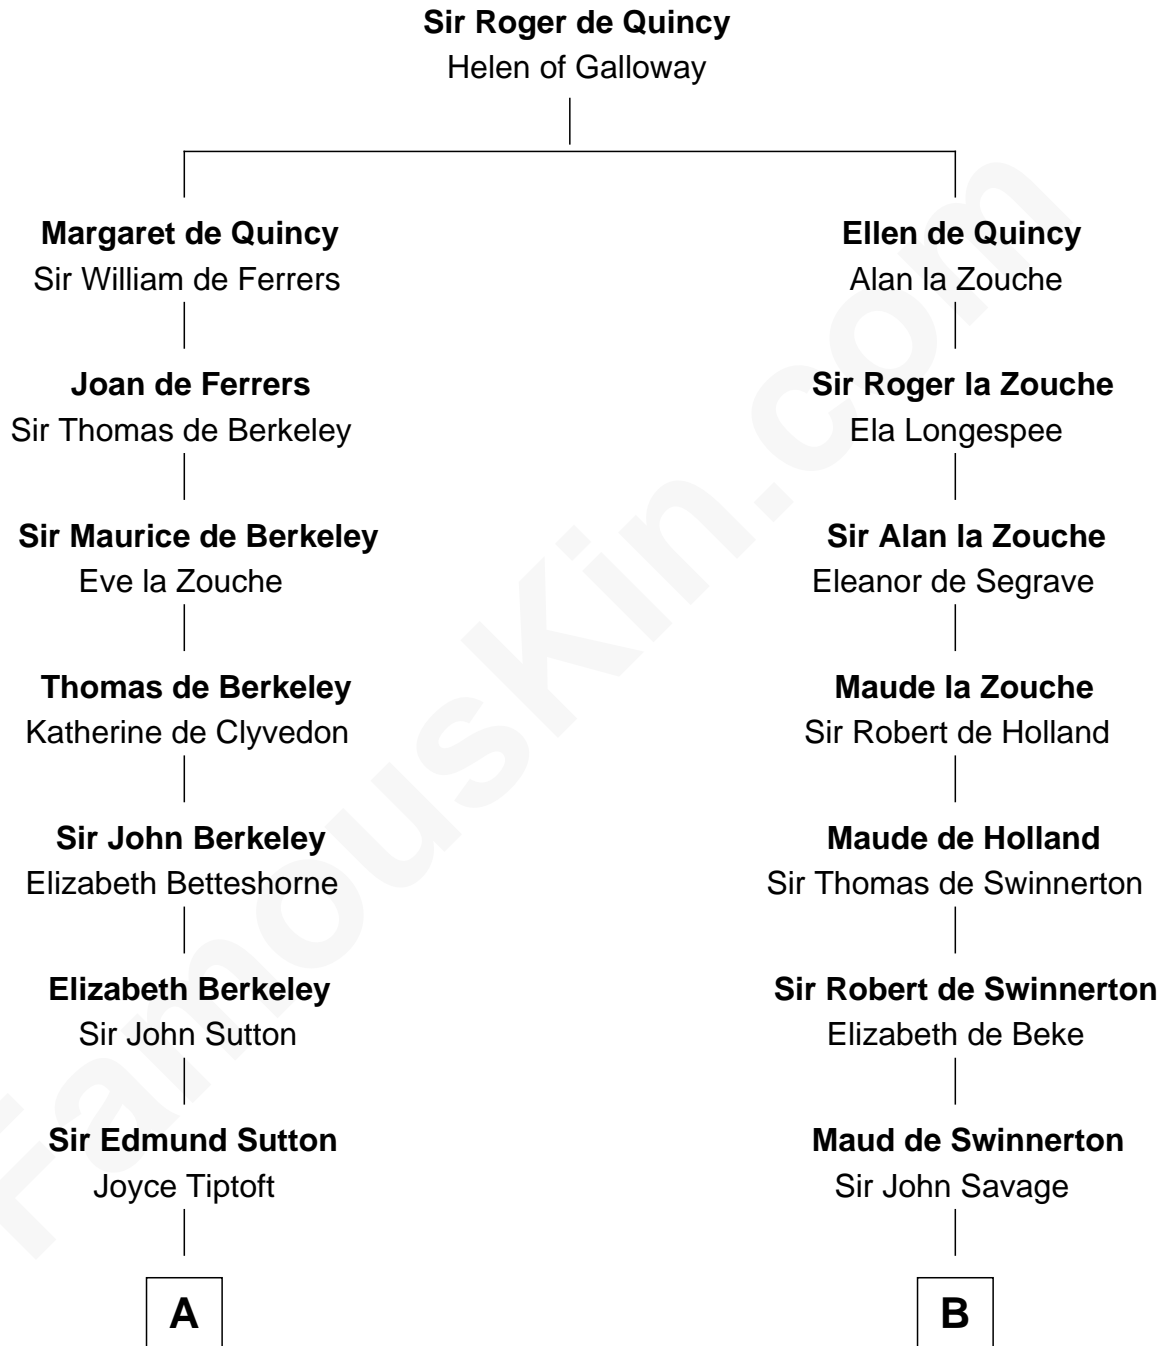

FamousKin.com Relationship Chart of

Alan Shepard

Mercury and Apollo Astronaut

21st cousin of

Henry Lloyd

40th Governor of Maryland

C

Bradbury Bartlett

Mary True

Thomas Bradbury Bartlett

Victoria Elizabeth Williams Cilley

Annie Elizabeth Bartlett

Frederick Johnson Shepard

Alan Bartlett Shepard

Pauline Renza Emerson

Alan Shepard