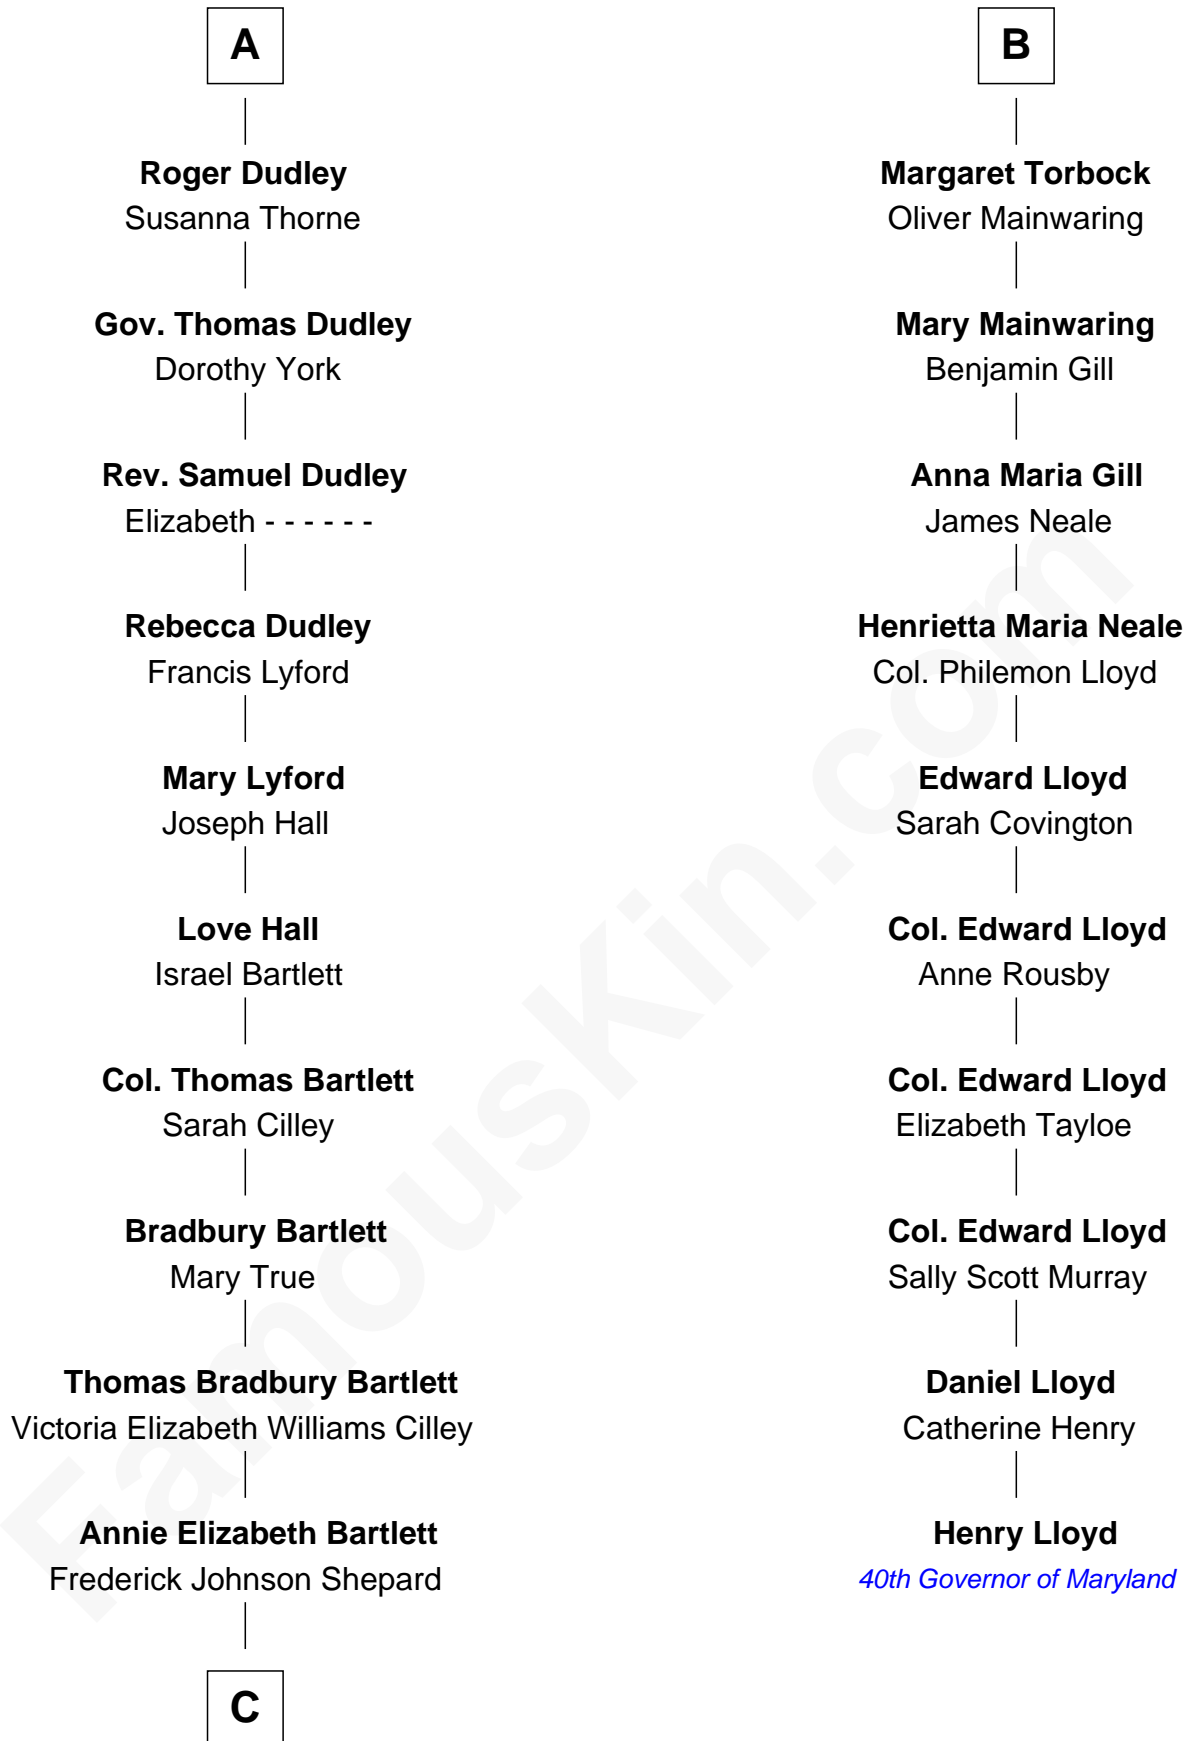

# FamousKin.com Relationship Chart of

**Alan Shepard**

*Mercury and Apollo Astronaut*

16th cousin 2 times removed of

**Henry Lloyd**

*40th Governor of Maryland*

**C**

—  
**Alan Bartlett Shepard**  
Pauline Renza Emerson

—  
**Alan Shepard**  
*Mercury and Apollo Astronaut*

FamousKin.com