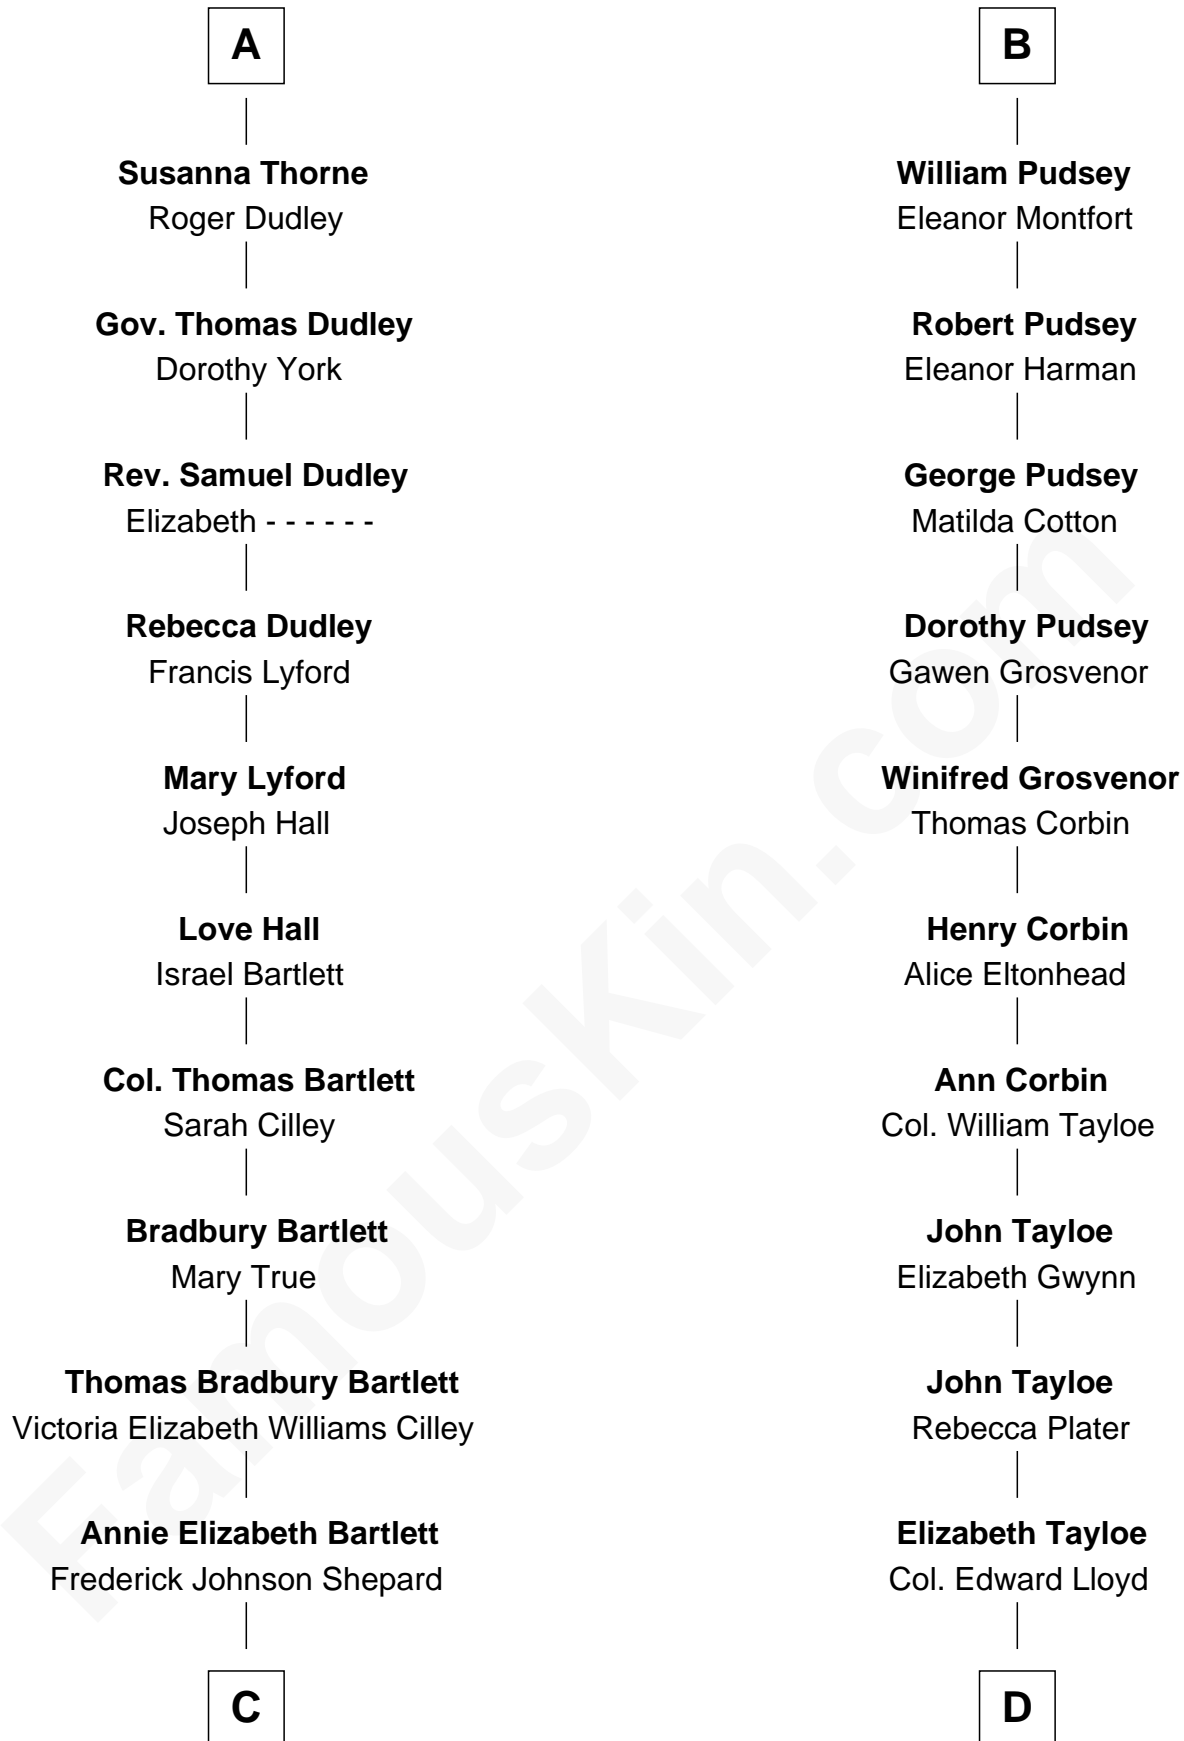

# FamousKin.com Relationship Chart of

**Alan Shepard**

*Mercury and Apollo Astronaut*

18th cousin 1 time removed of

**Henry Lloyd**

*40th Governor of Maryland*

**Sir John Grey**

Avice Marmion

**C**

**Alan Bartlett Shepard**  
Pauline Renza Emerson

**Alan Shepard**  
*Mercury and Apollo Astronaut*

**D**

**Col. Edward Lloyd**  
Sally Scott Murray

**Daniel Lloyd**  
Catherine Henry

**Henry Lloyd**  
*40th Governor of Maryland*