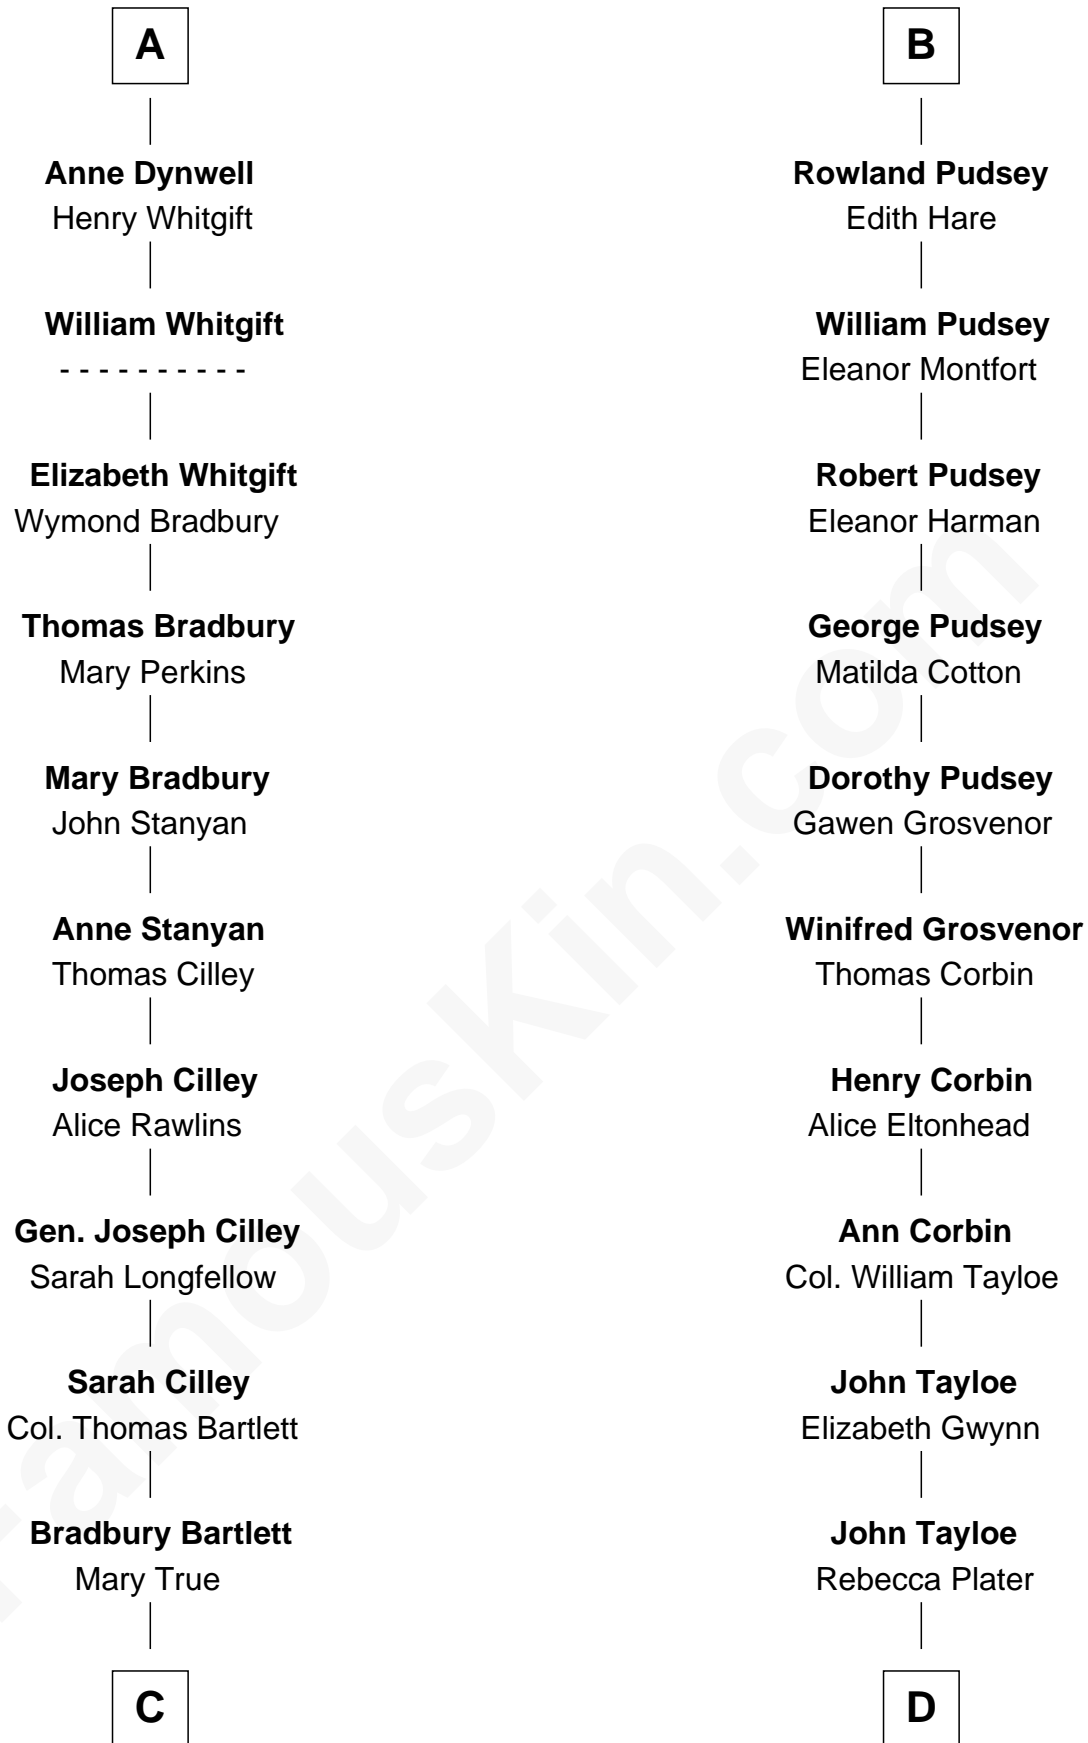

FamousKin.com Relationship Chart of

Alan Shepard

Mercury and Apollo Astronaut

20th cousin of

Henry Lloyd

40th Governor of Maryland

Sir Geoffrey le Scrope

Ivetta de Ros

C

Thomas Bradbury Bartlett
Victoria Elizabeth Williams Cilley

Annie Elizabeth Bartlett
Frederick Johnson Shepard

Alan Bartlett Shepard
Pauline Renza Emerson

Alan Shepard
Mercury and Apollo Astronaut

D

Elizabeth Tayloe
Col. Edward Lloyd

Col. Edward Lloyd
Sally Scott Murray

Daniel Lloyd
Catherine Henry

Henry Lloyd
40th Governor of Maryland

FamousKin.com