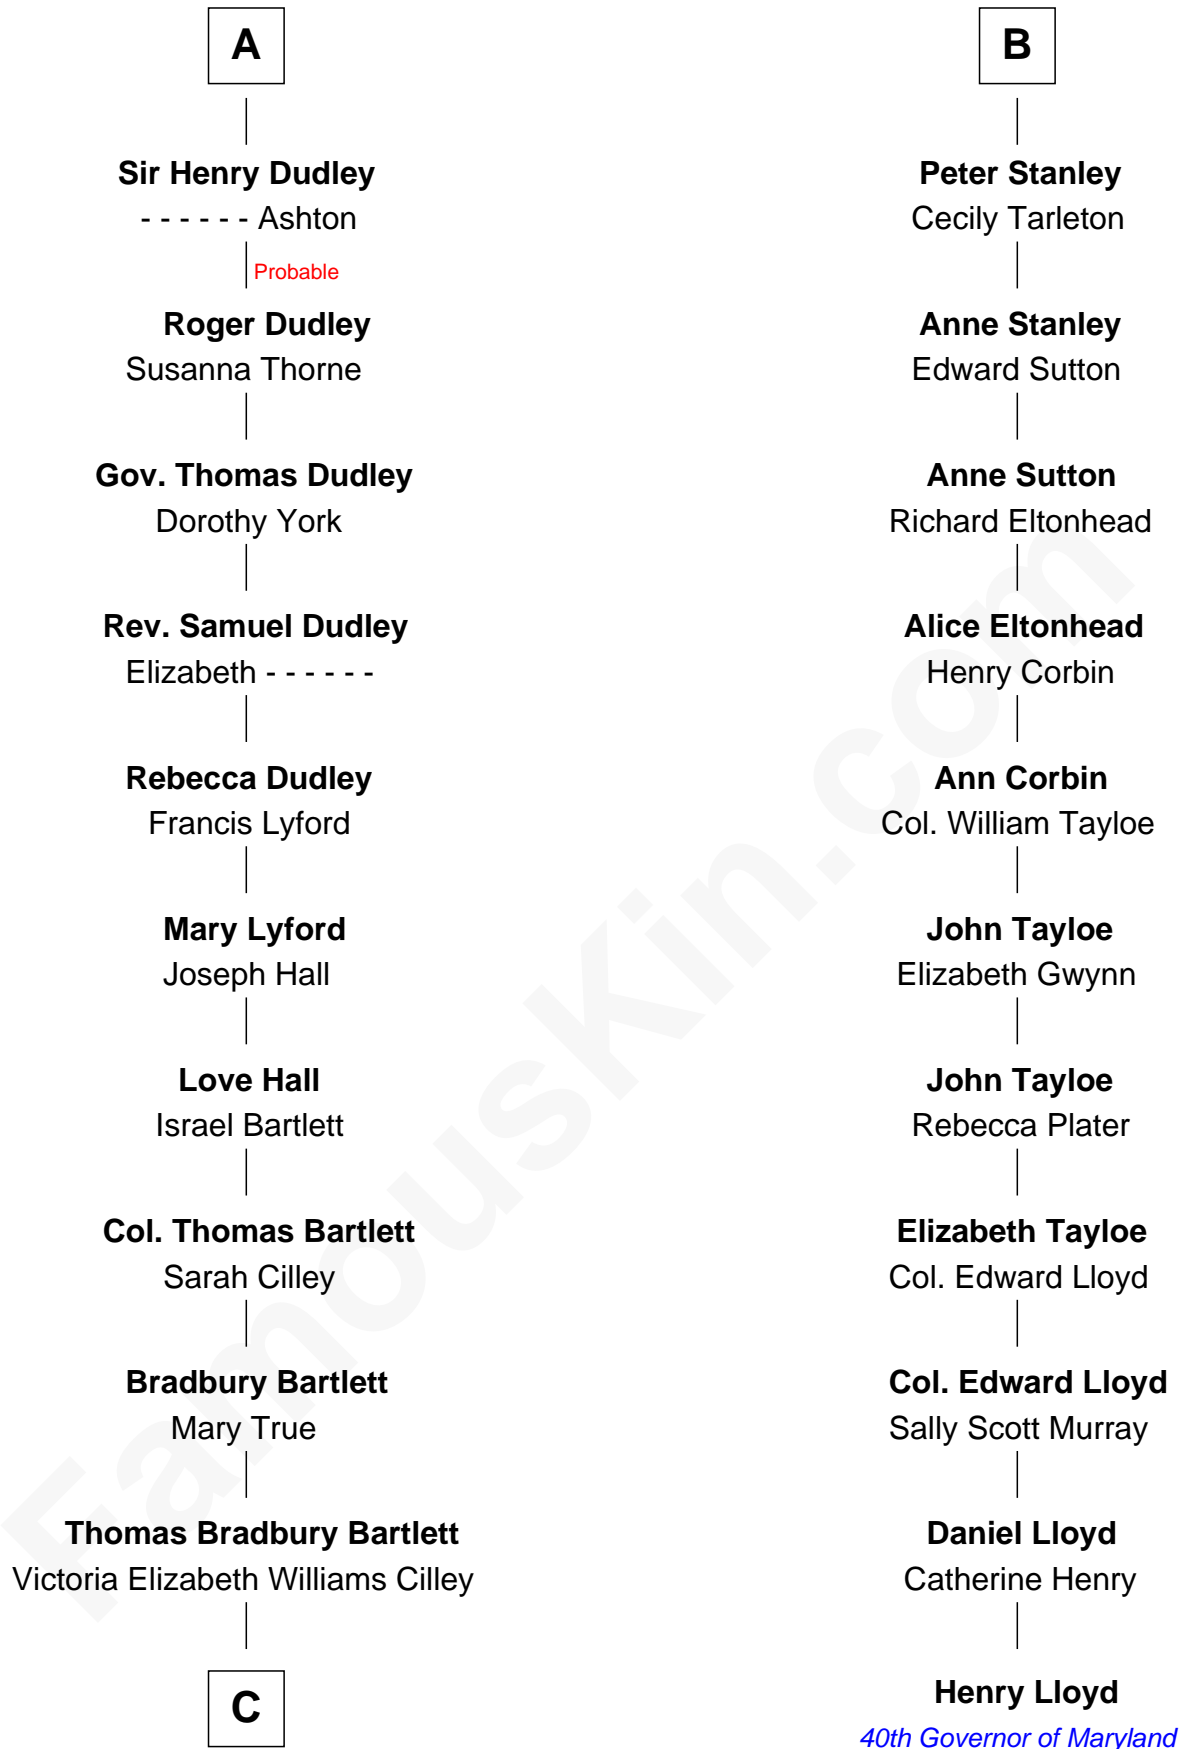

FamousKin.com Relationship Chart of

Alan Shepard

Mercury and Apollo Astronaut

17th cousin 2 times removed of

Henry Lloyd

40th Governor of Maryland

Sir Robert de Holland

Maude la Zouche

C

—
Annie Elizabeth Bartlett
Frederick Johnson Shepard

—
Alan Bartlett Shepard
Pauline Renza Emerson

—
Alan Shepard
Mercury and Apollo Astronaut

FamousKin.com