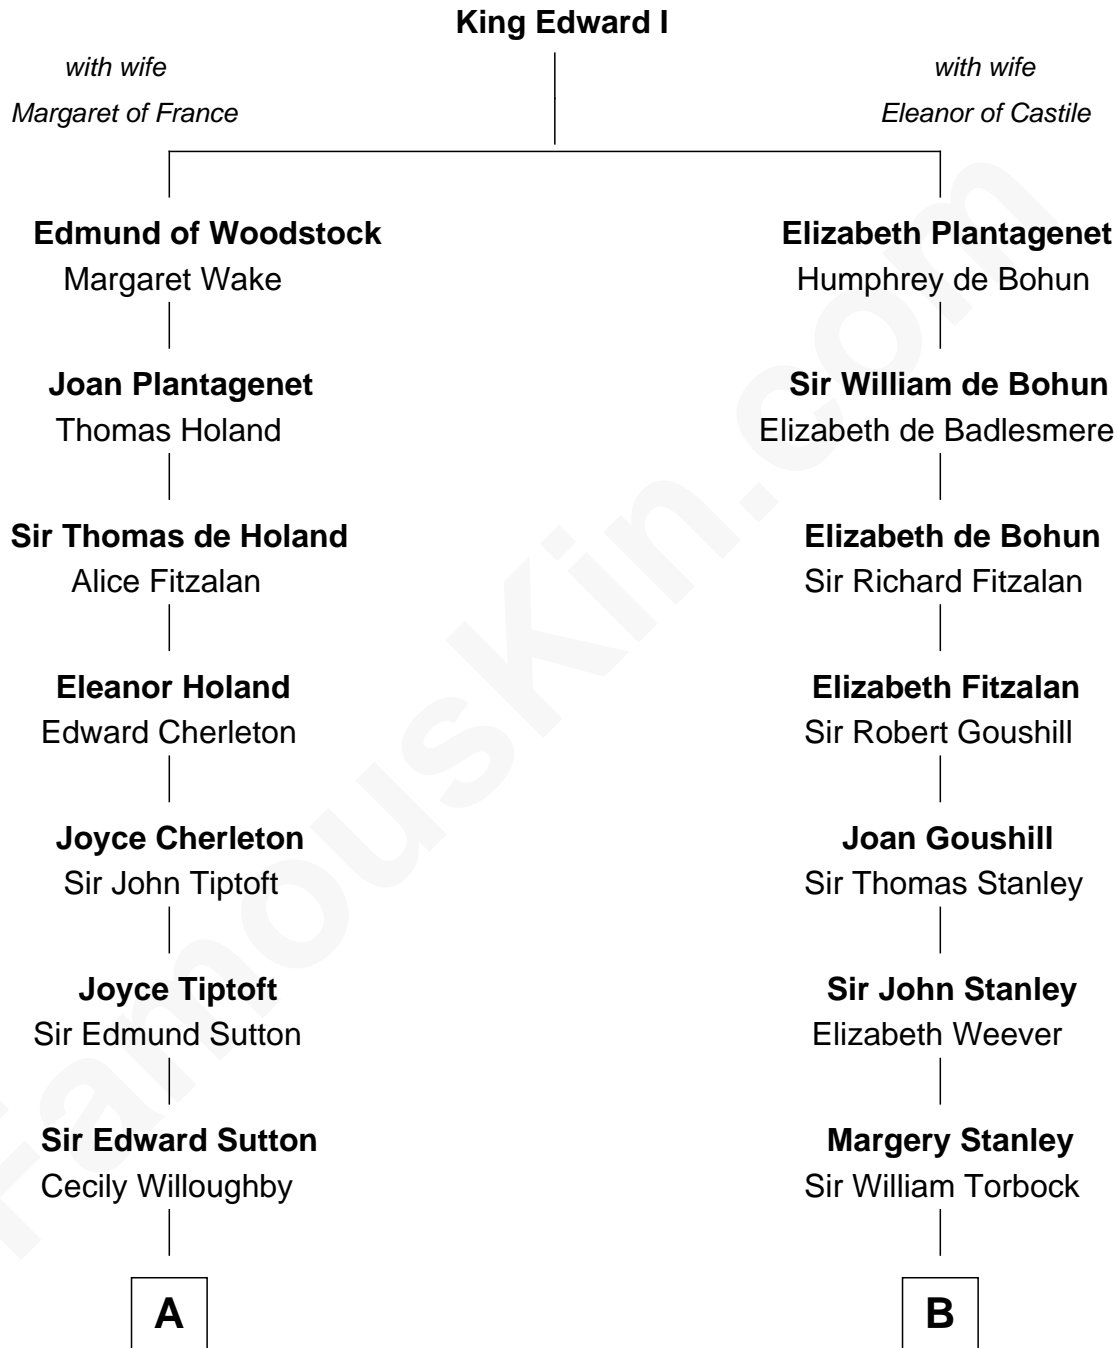

FamousKin.com

Relationship Chart of

Alan Shepard

Mercury and Apollo Astronaut

16th cousin 4 times removed of

Charles Goldsborough

16th Governor of Maryland

C

—
Thomas Bradbury Bartlett
Victoria Elizabeth Williams Cilley

—
Annie Elizabeth Bartlett
Frederick Johnson Shepard

—
Alan Bartlett Shepard
Pauline Renza Emerson

—
Alan Shepard
Mercury and Apollo Astronaut