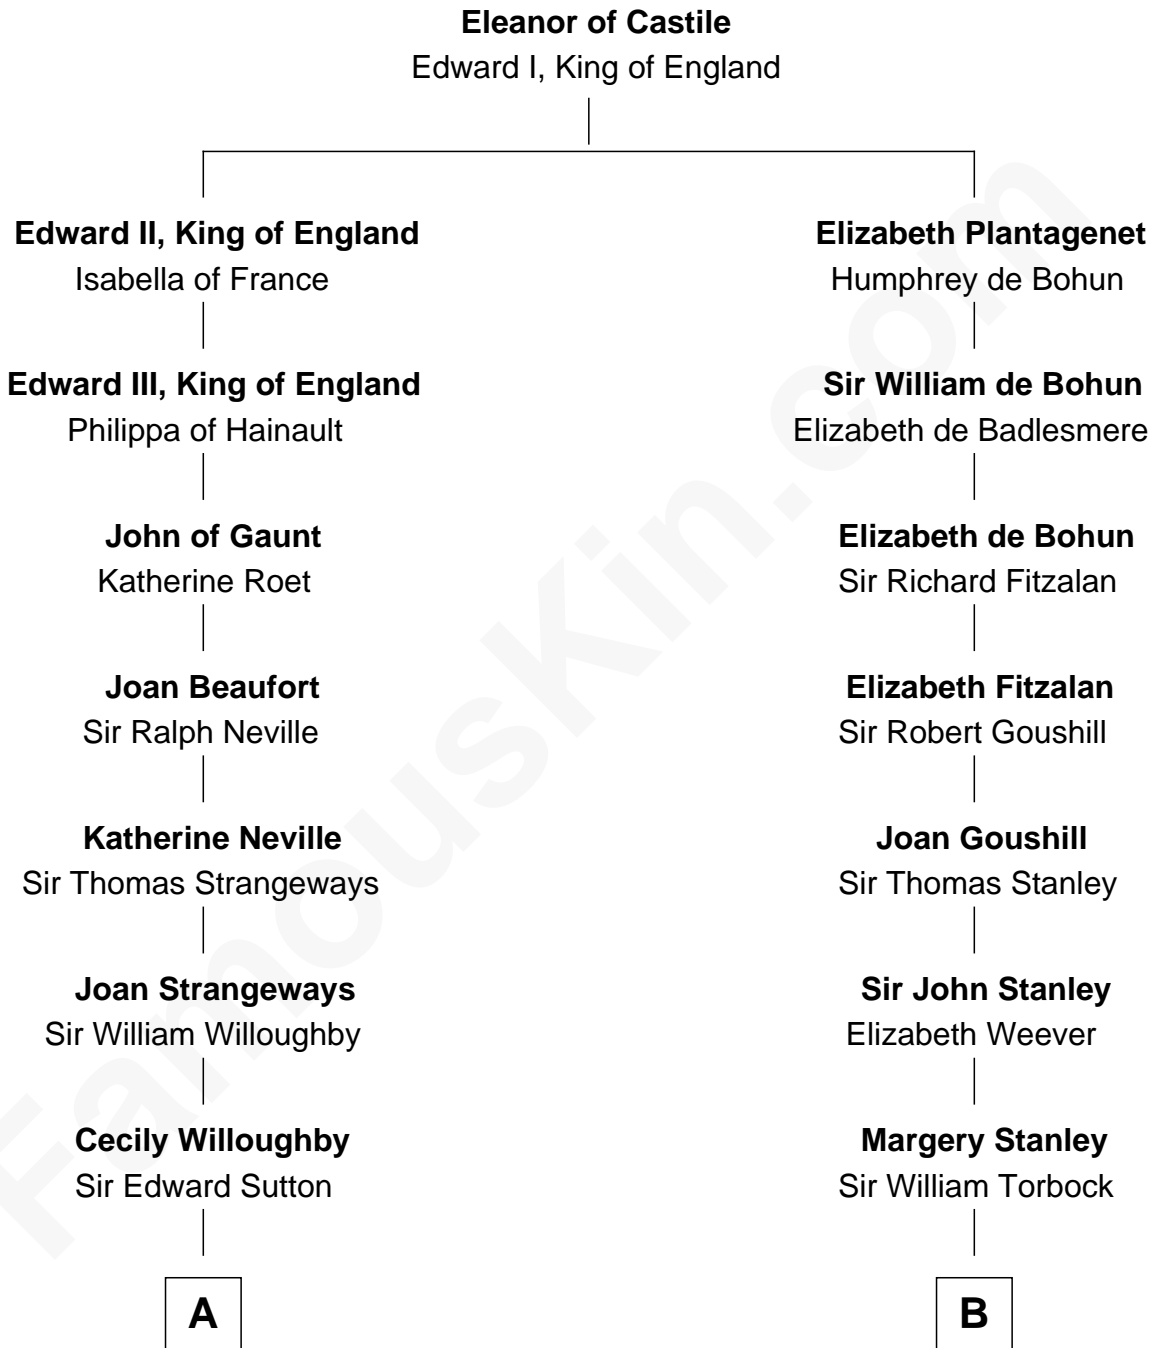

FamousKin.com

Relationship Chart of

Alan Shepard

Mercury and Apollo Astronaut

16th cousin 4 times removed of

Charles Goldsborough

16th Governor of Maryland

C

—
Thomas Bradbury Bartlett
Victoria Elizabeth Williams Cilley

—
Annie Elizabeth Bartlett
Frederick Johnson Shepard

—
Alan Bartlett Shepard
Pauline Renza Emerson

—
Alan Shepard
Mercury and Apollo Astronaut