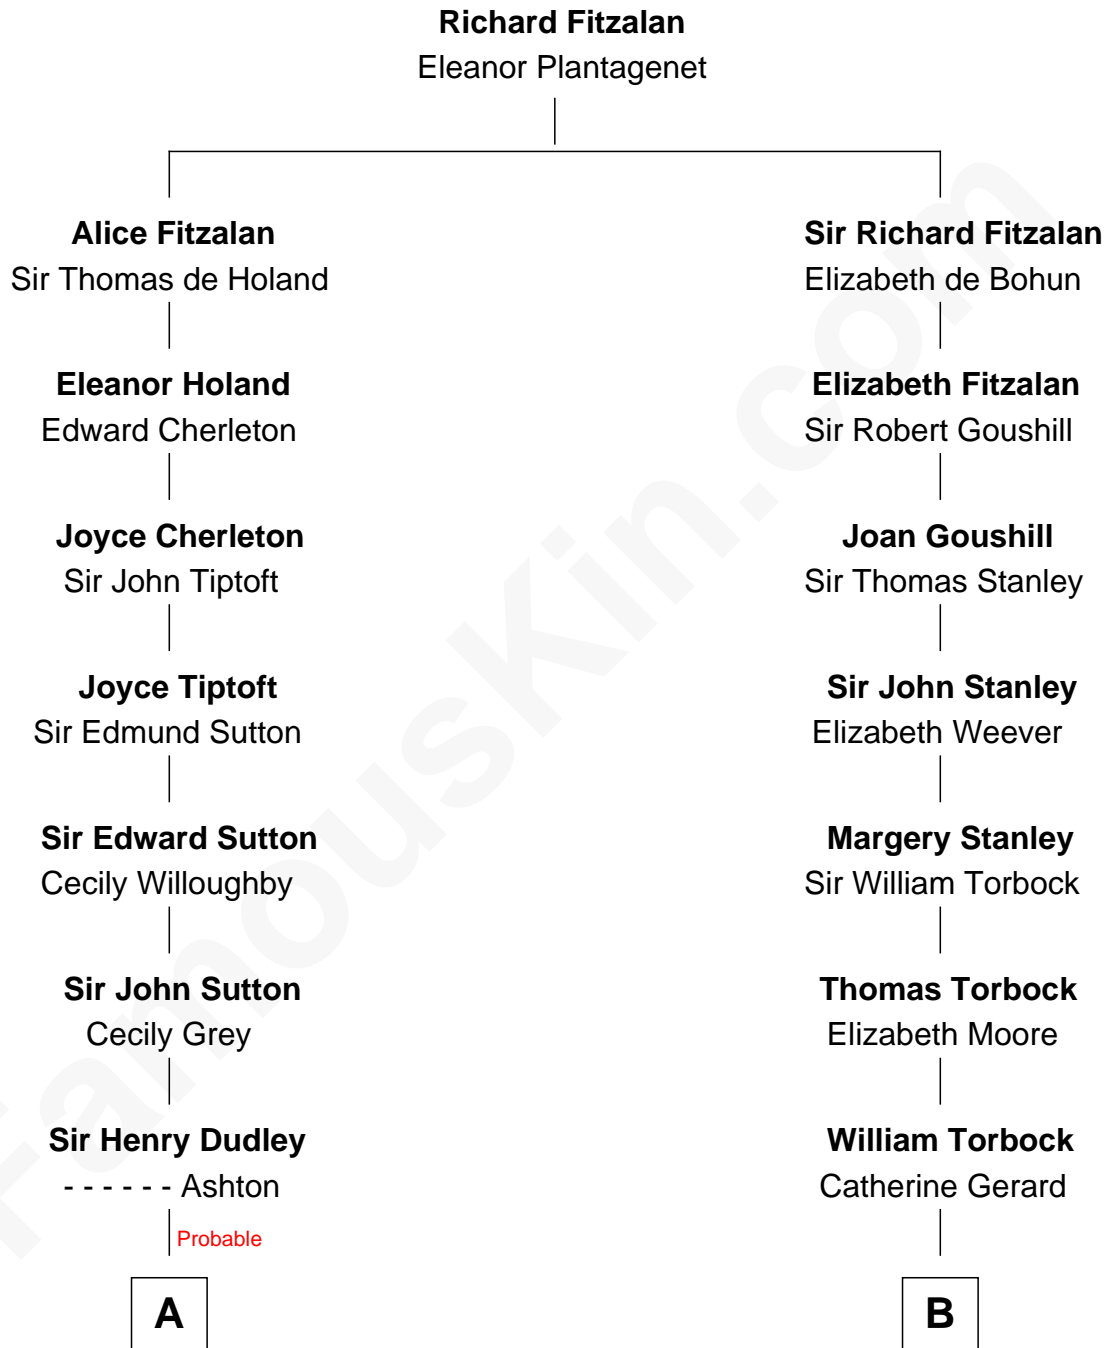

## Relationship Chart of

### Alan Shepard

*Mercury and Apollo Astronaut*

14th cousin 4 times removed of

### Charles Goldsborough

*16th Governor of Maryland*

**C**

Alan Bartlett Shepard  
Pauline Renza Emerson

Alan Shepard  
*Mercury and Apollo Astronaut*

FamousKin.com