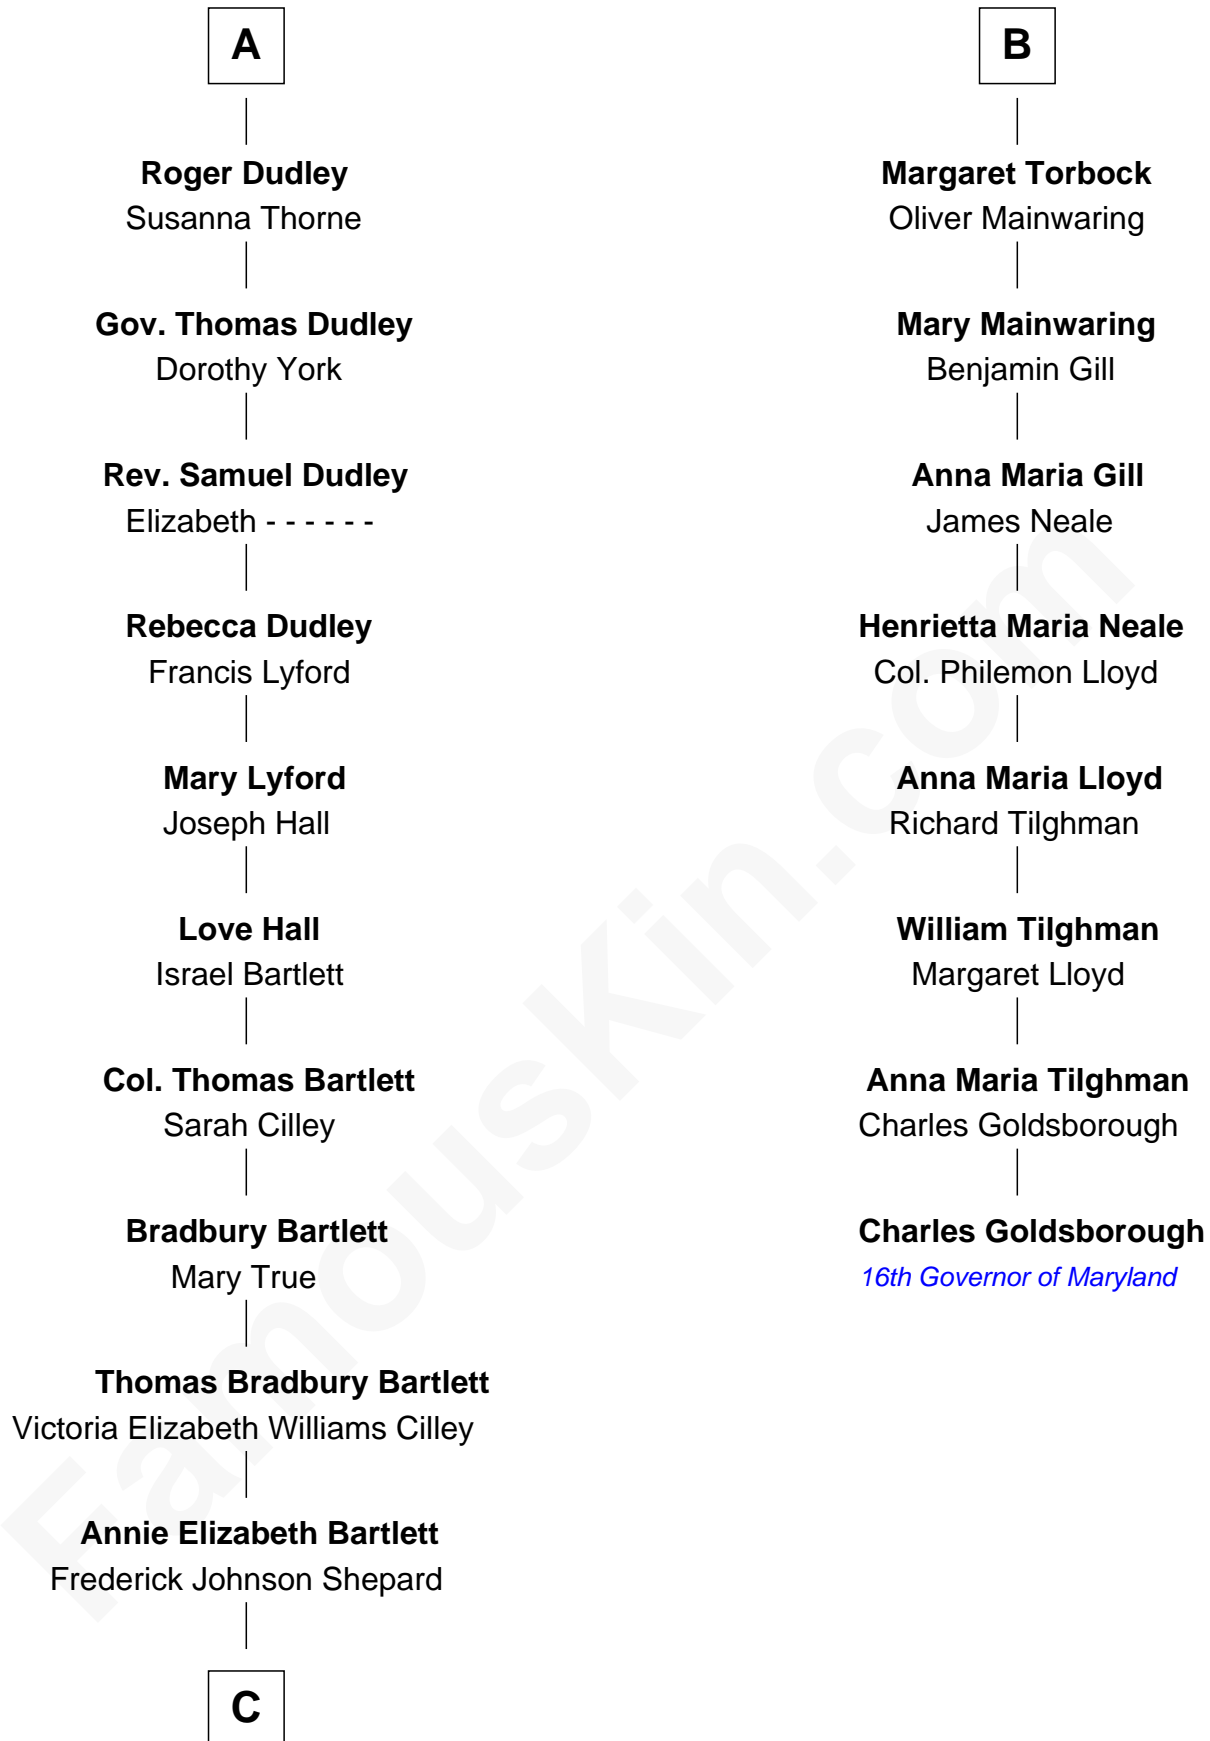

## Relationship Chart of

### Alan Shepard

*Mercury and Apollo Astronaut*

14th cousin 4 times removed of

### Charles Goldsborough

*16th Governor of Maryland*

**C**

Alan Bartlett Shepard  
Pauline Renza Emerson

Alan Shepard  
*Mercury and Apollo Astronaut*

FamousKin.com