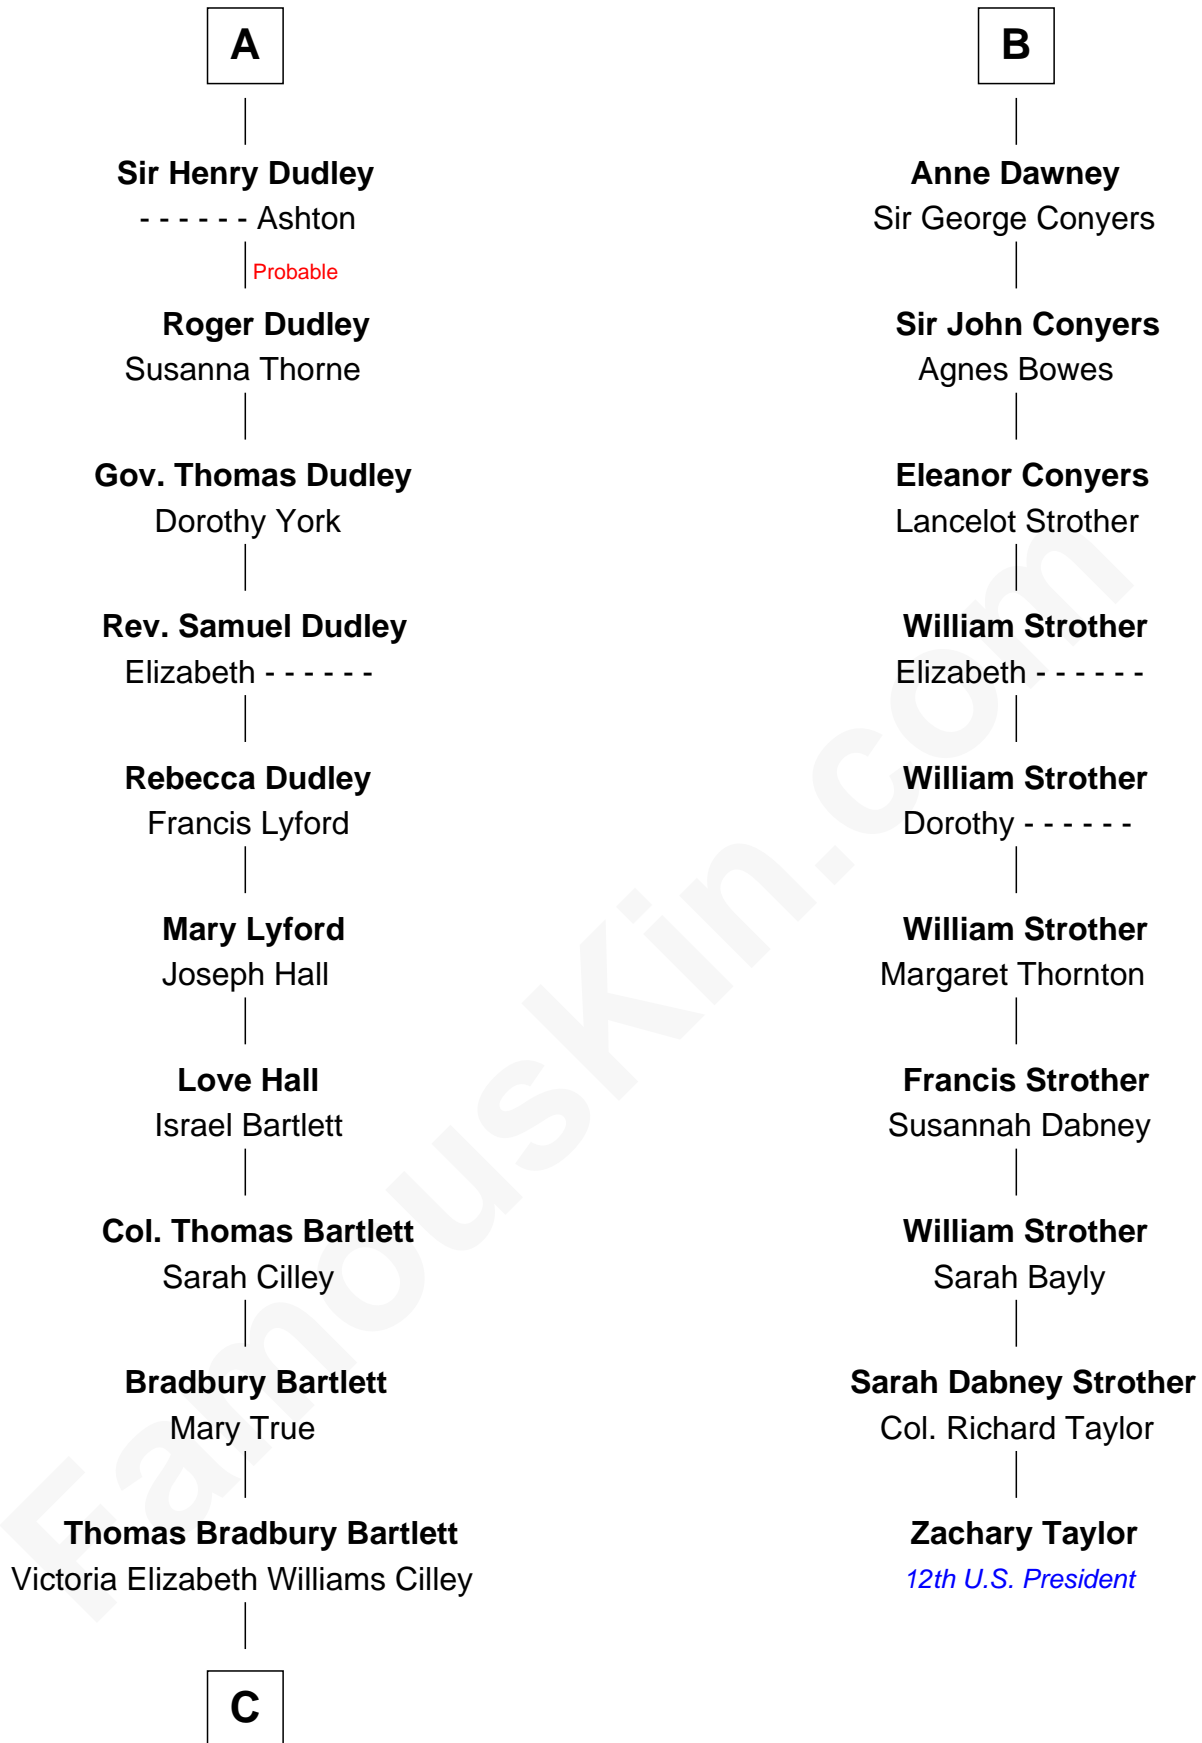

# FamousKin.com Relationship Chart of

**Alan Shepard**

*Mercury and Apollo Astronaut*

16th cousin 3 times removed of

**Zachary Taylor**

*12th U.S. President*

**Ralph de Stafford**

*with wife  
Margaret de Audley*

Eleanor Aylesbury

**William Bonville**

Katherine Neville

**Humphrey Stafford**

Katherine Fray

**Cecily Bonville**

Thomas Grey

**Anne Stafford**

Sir Richard Neville

**Cecily Grey**

Sir John Sutton

**Dorothy Neville**

Sir John Dawney

**A**

**B**

**C**

—  
**Annie Elizabeth Bartlett**  
Frederick Johnson Shepard

—  
**Alan Bartlett Shepard**  
Pauline Renza Emerson

—  
**Alan Shepard**  
*Mercury and Apollo Astronaut*

FamousKin.com