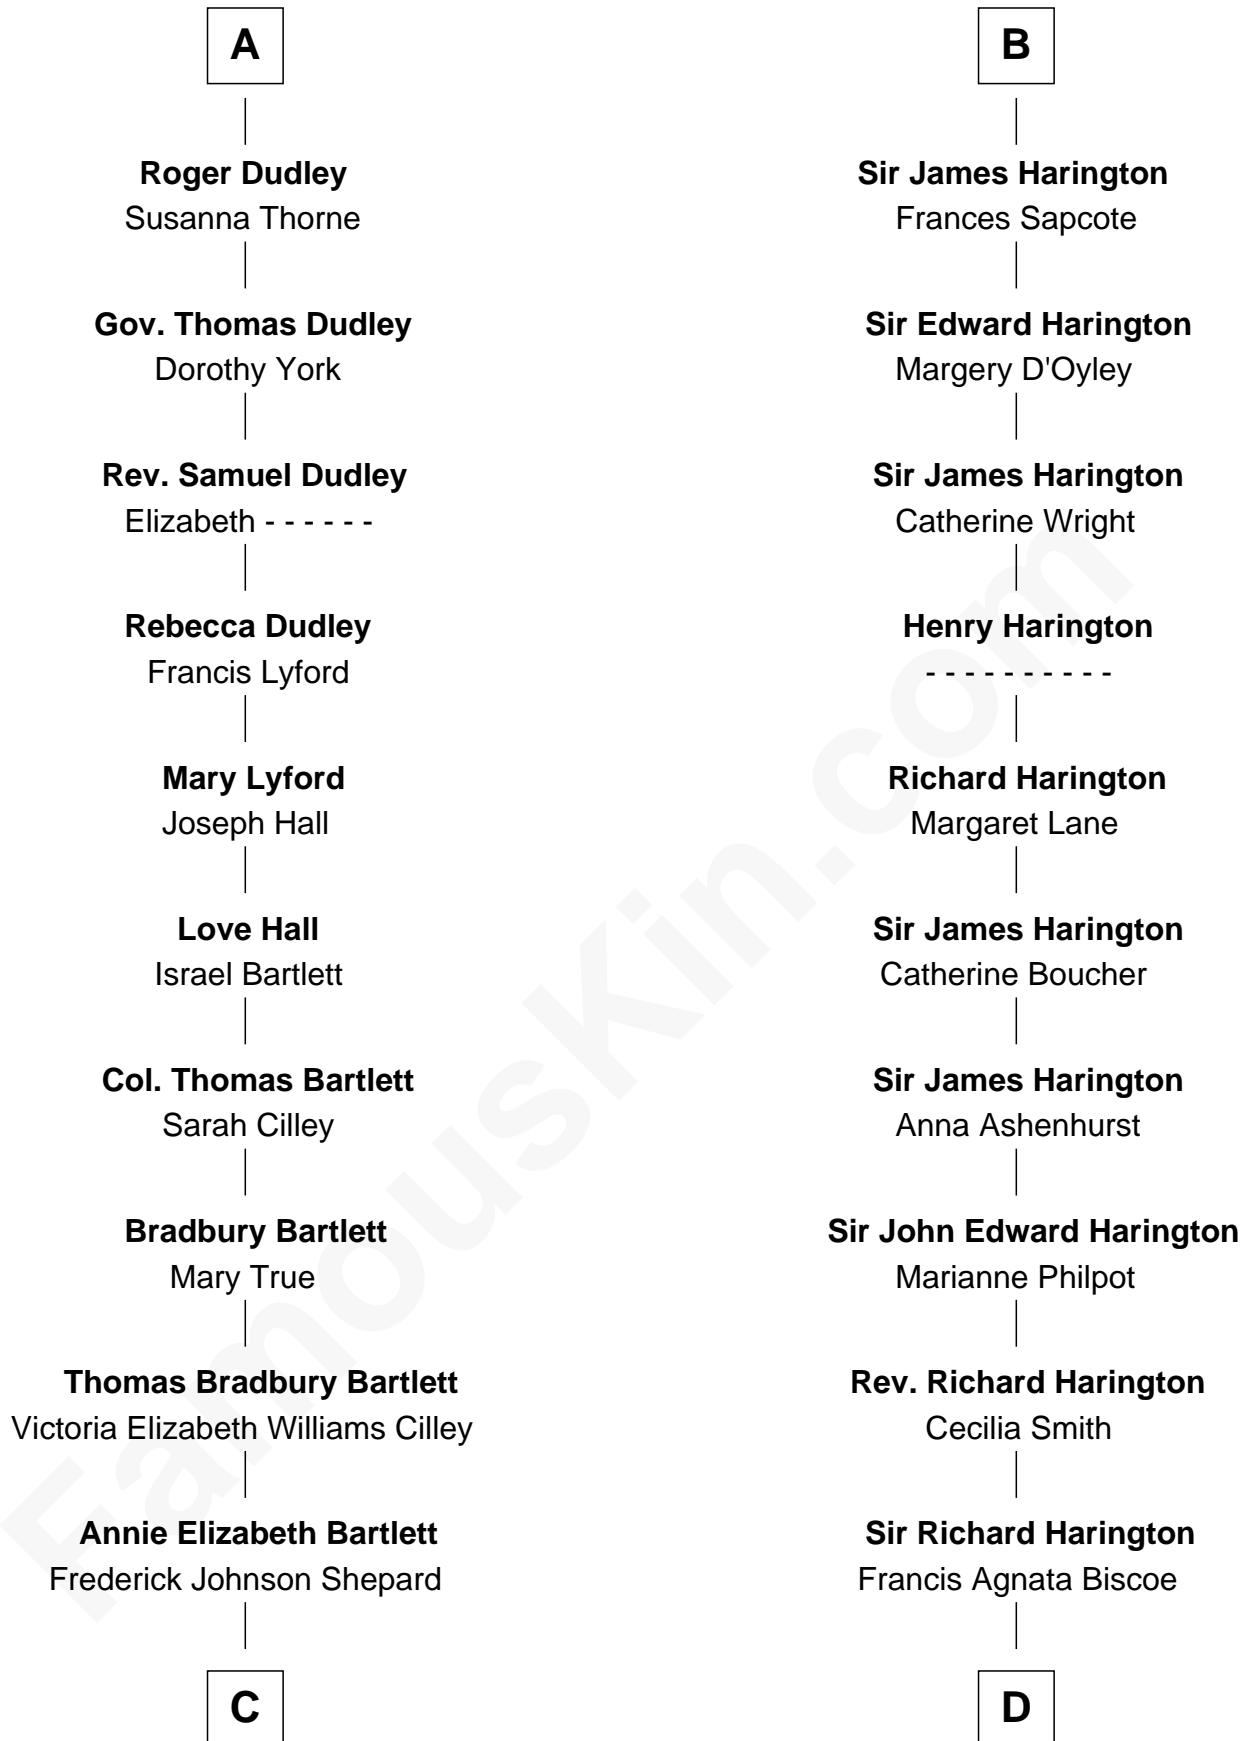

FamousKin.com Relationship Chart of

Alan Shepard

Mercury and Apollo Astronaut

18th cousin 2 times removed of

Kit Harington

TV Actor - "Game of Thrones"

Richard Fitzalan
Eleanor Plantagenet

C

Alan Bartlett Shepard
Pauline Renza Emerson

Alan Shepard
Mercury and Apollo Astronaut

D

Sir Richard Harington
Selina Louisa Grace Dundas

John Charles Dundas Harington
Lavender Cecilia Denny

Sir David Richard Harington
Deborah Jane Catesby