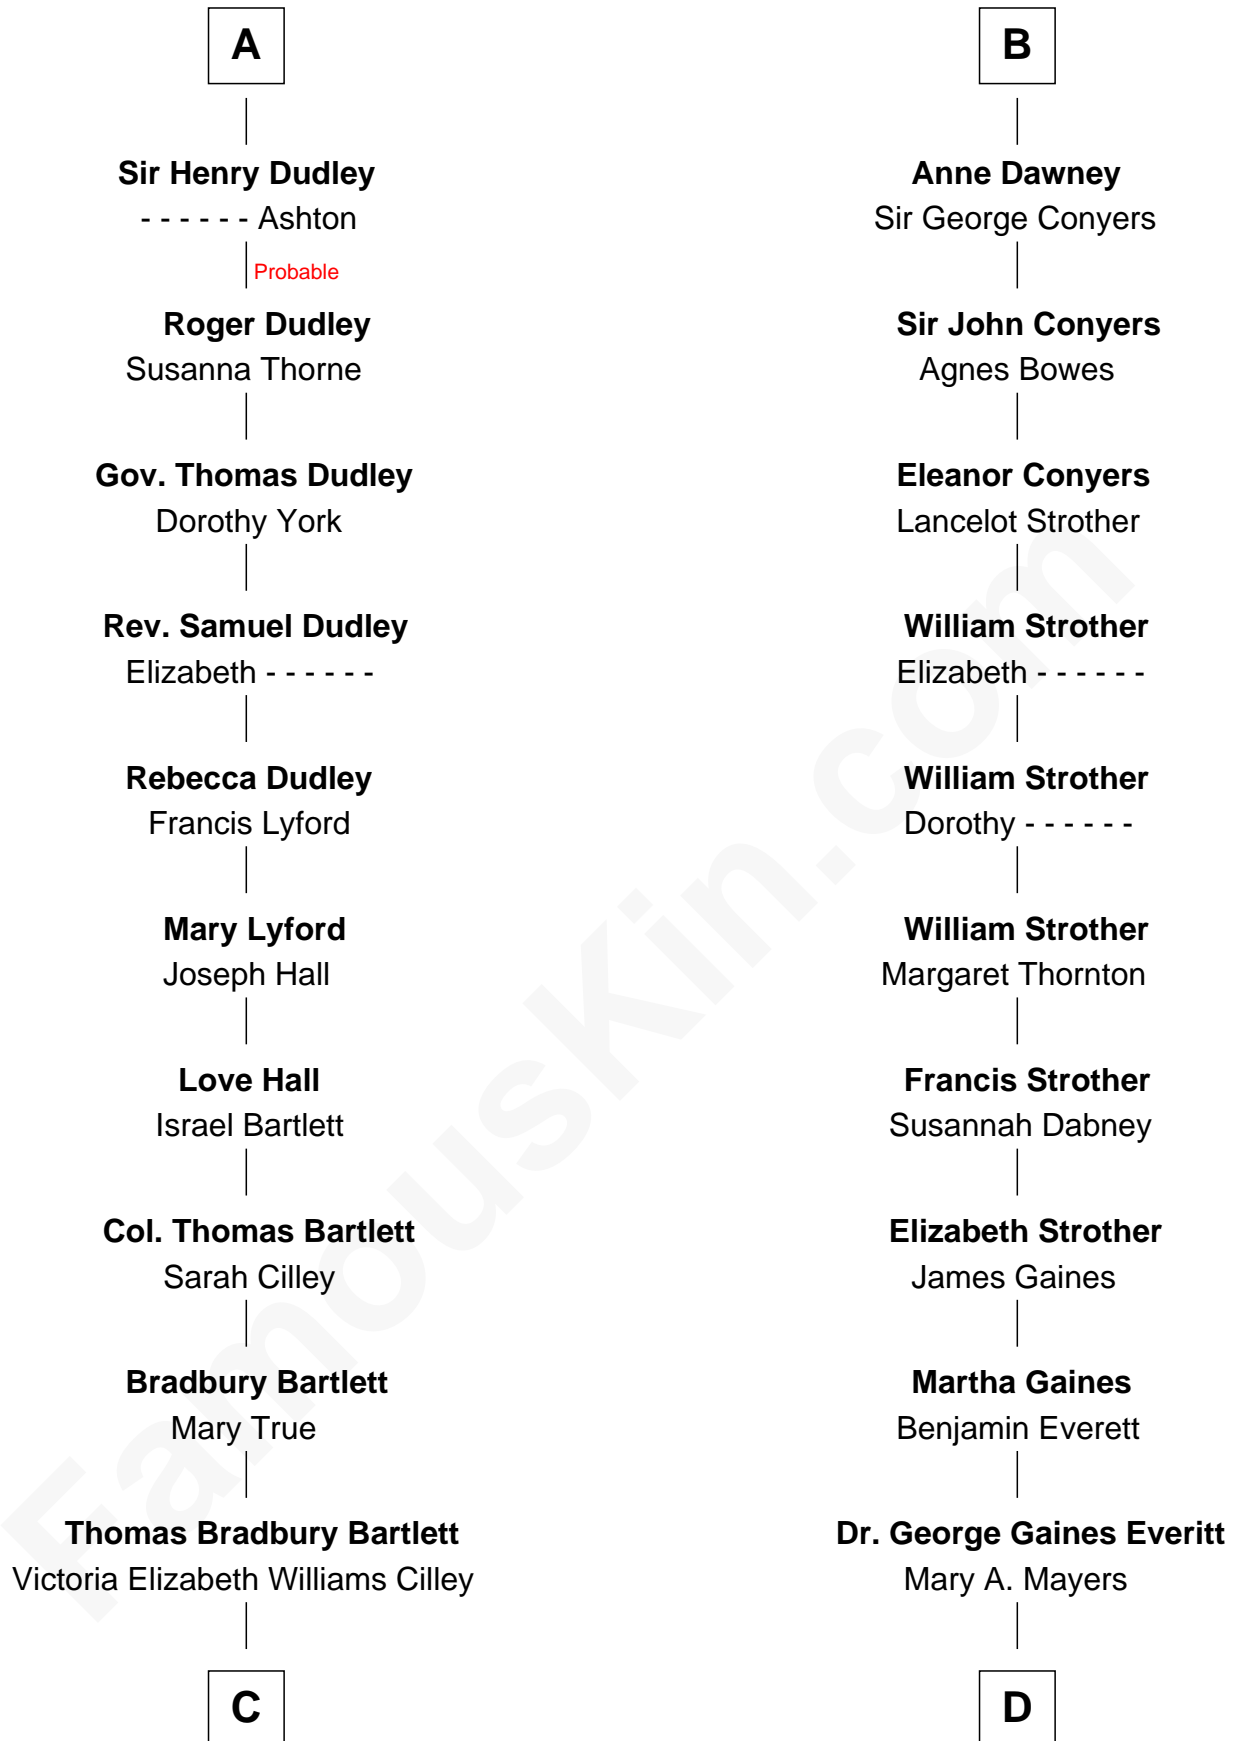

FamousKin.com

Relationship Chart of

Alan Shepard

Mercury and Apollo Astronaut

19th cousin 1 time removed of

William H. Macy
TV and Movie Actor

Ralph de Stafford

with wife
Margaret de Audley

Eleanor Aylesbury

William Bonville

Katherine Neville

Humphrey Stafford

Katherine Fray

Cecily Bonville

Thomas Grey

Anne Stafford

Sir Richard Neville

Cecily Grey

Sir John Sutton

Dorothy Neville

Sir John Dawney

A

B

C

Annie Elizabeth Bartlett
Frederick Johnson Shepard

Alan Bartlett Shepard
Pauline Renza Emerson

Alan Shepard
Mercury and Apollo Astronaut

D

Horace Benjamin Everitt
Martha Leticia Roberts

Mary Lois Everitt
Clement Overstreet