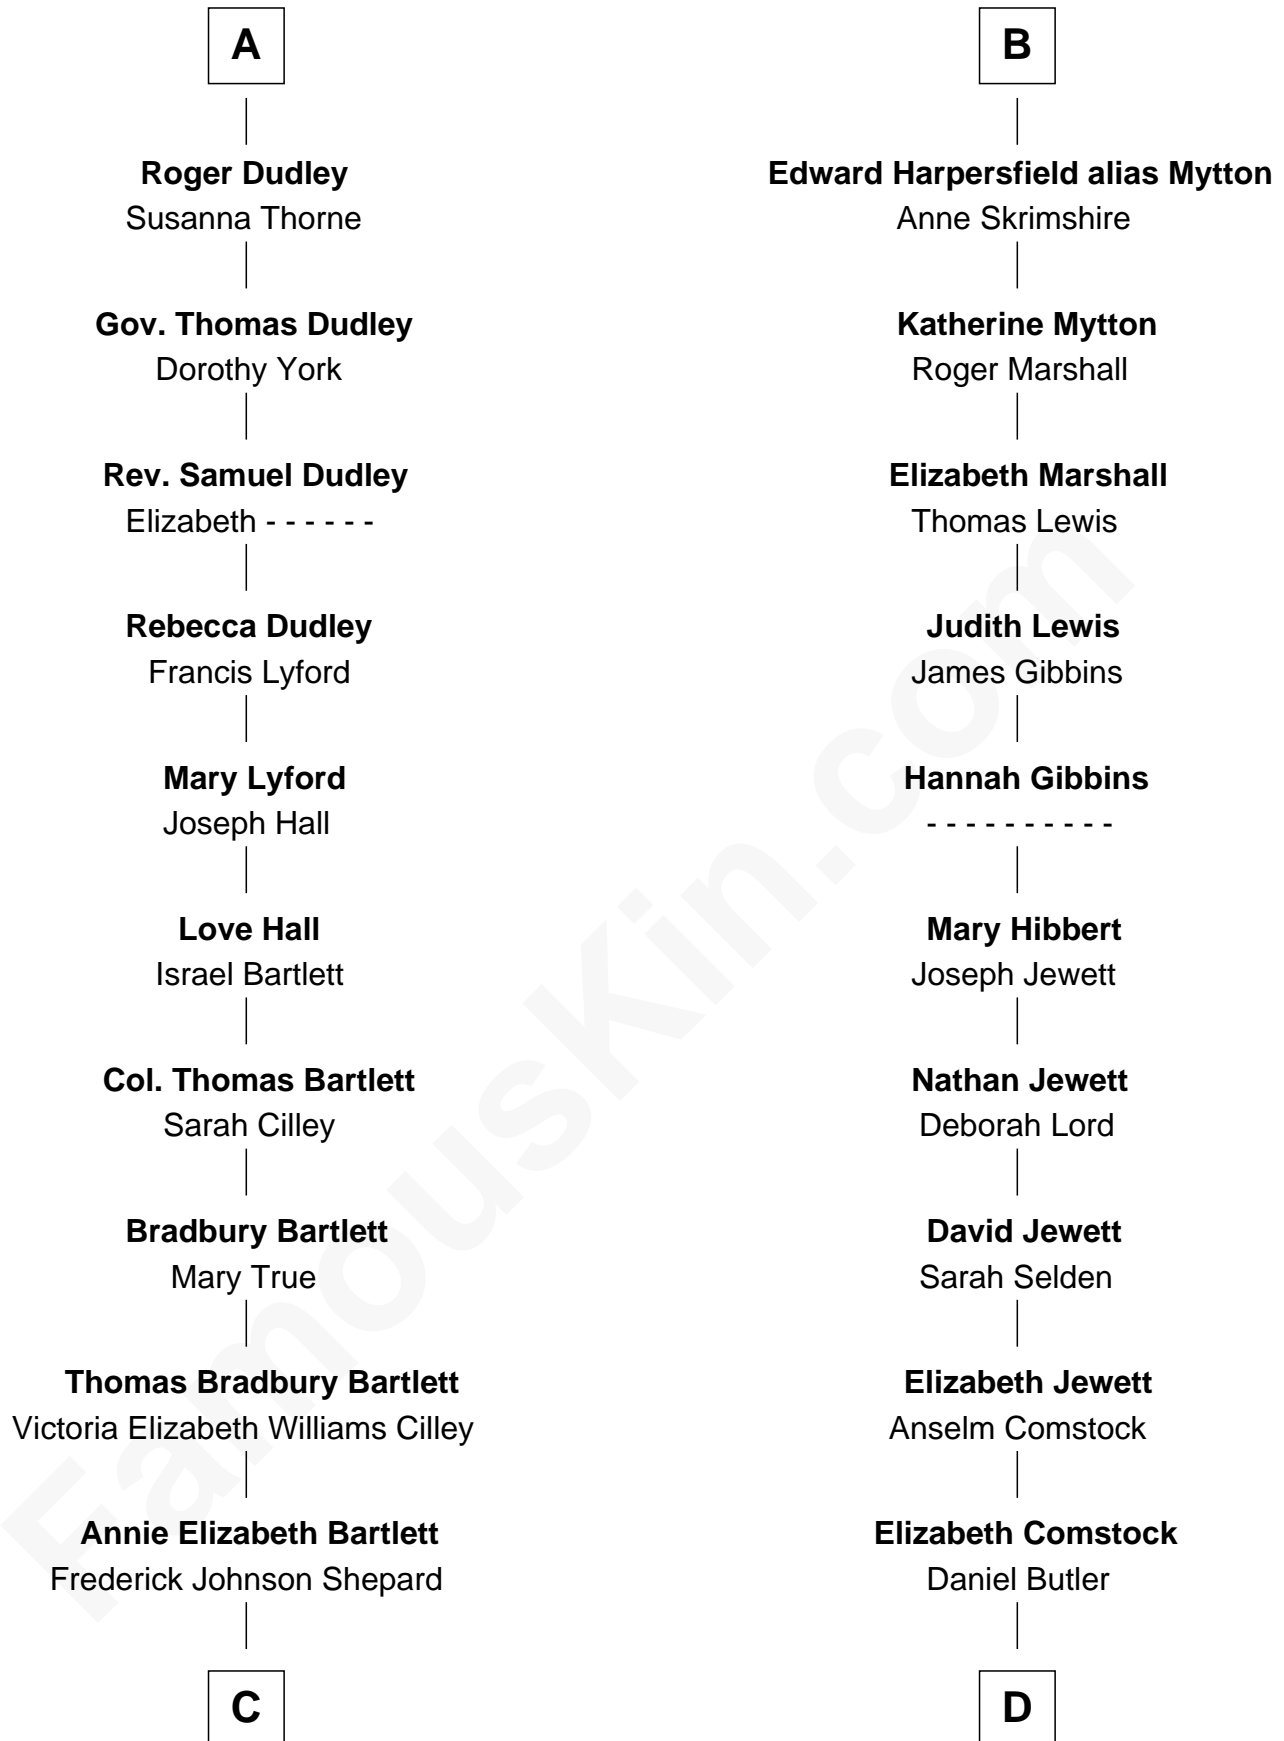

# FamousKin.com Relationship Chart of

**Alan Shepard**

*Mercury and Apollo Astronaut*

18th cousin 3 times removed of

**Gerald Ford**

*38th U.S. President*

**C**

**Alan Bartlett Shepard**  
Pauline Renza Emerson

**Alan Shepard**  
*Mercury and Apollo Astronaut*

**D**

**George Selden Butler**  
Elizabeth Ely Gridley

**Amy Gridley Butler**  
George Manney Ayer

**Adele Augusta Ayer**  
Levi Addison Gardner

**Dorothy Ayer Gardner**  
Leslie Lynch King

**Gerald Ford**  
*38th U.S. President*

FamousKin.com